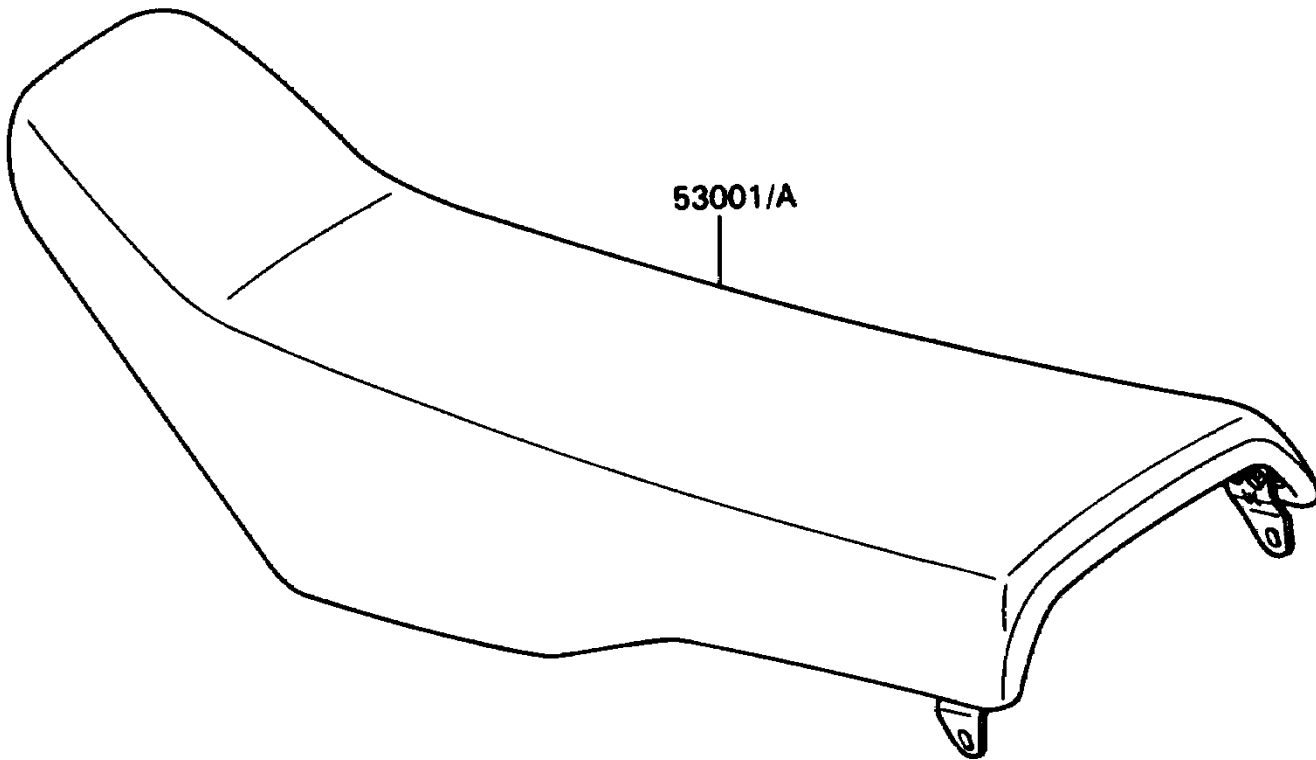

1990 KX80 PARTS DIAGRAM

Seat

F2510-0357

1990 KX80 PARTS LIST

Seat

ITEM NAME	PART NUMBER	QUANTITY
SEAT-ASSY,BLUE (Ref # 53001A)	53001-1599-MZ	1