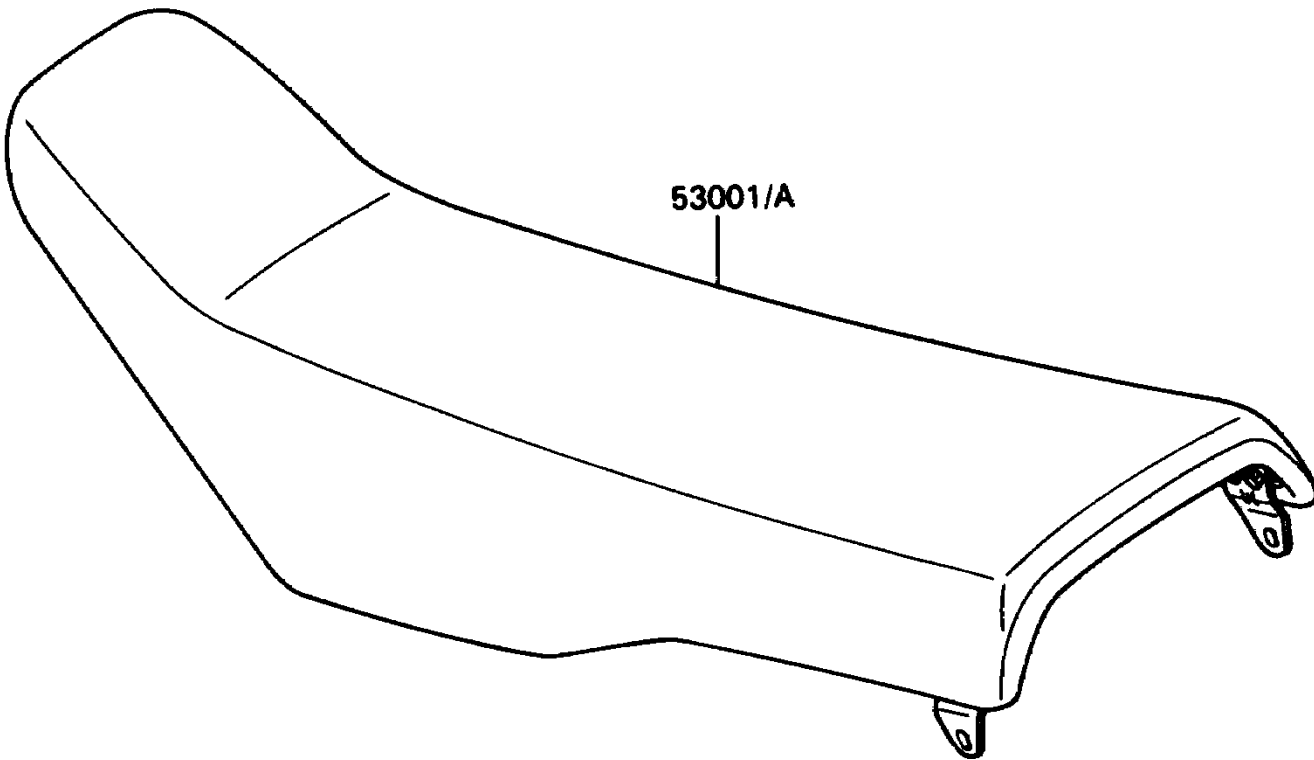

# 1990 KX80 PARTS DIAGRAM

Seat

F2510-0357

# 1990 KX80 PARTS LIST

Seat

ITEM NAME	PART NUMBER	QUANTITY
SEAT-ASSY,BLUE (Ref # 53001A)	53001-1599-MZ	1