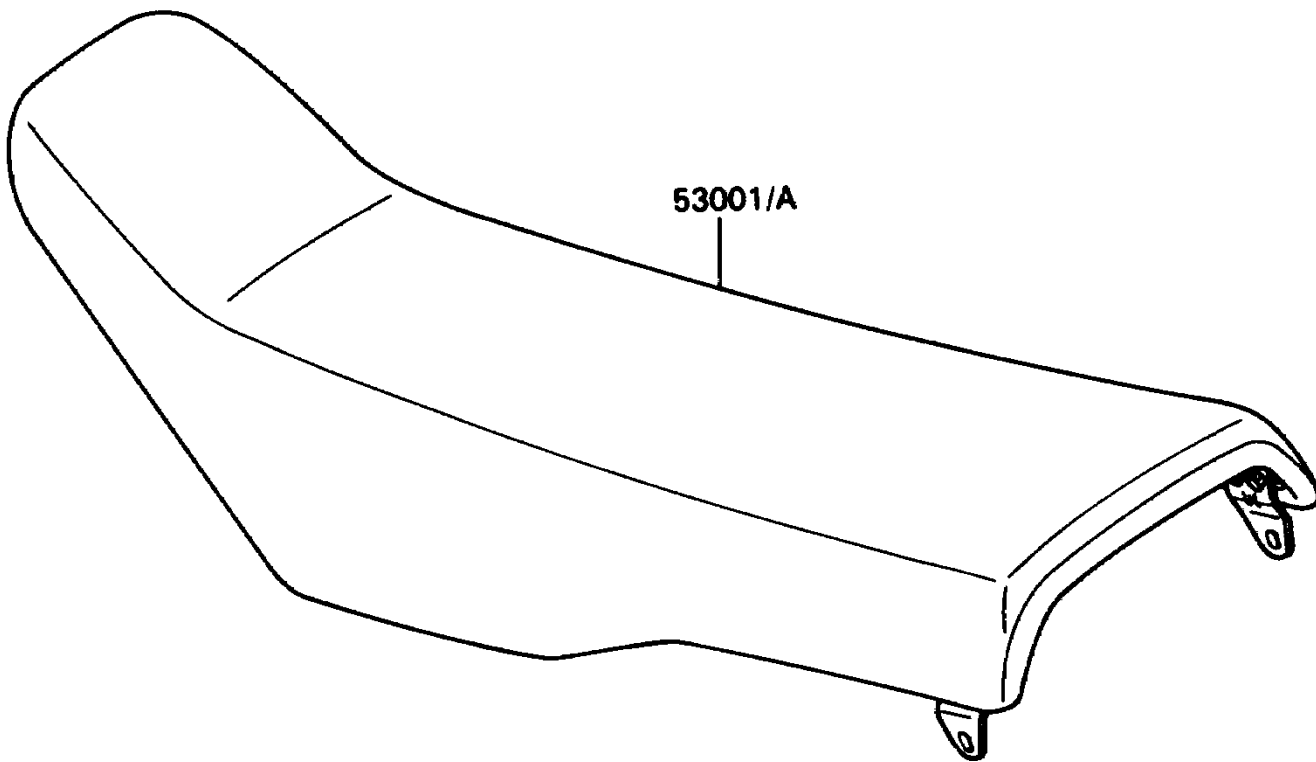

1989 KX80 PARTS DIAGRAM

Seat

F2510-0357

53001/A

1989 KX80 PARTS LIST

Seat

ITEM NAME	PART NUMBER	QUANTITY
SEAT-ASSY,BLUE (Ref # 53001)	53001-1562-MD	1