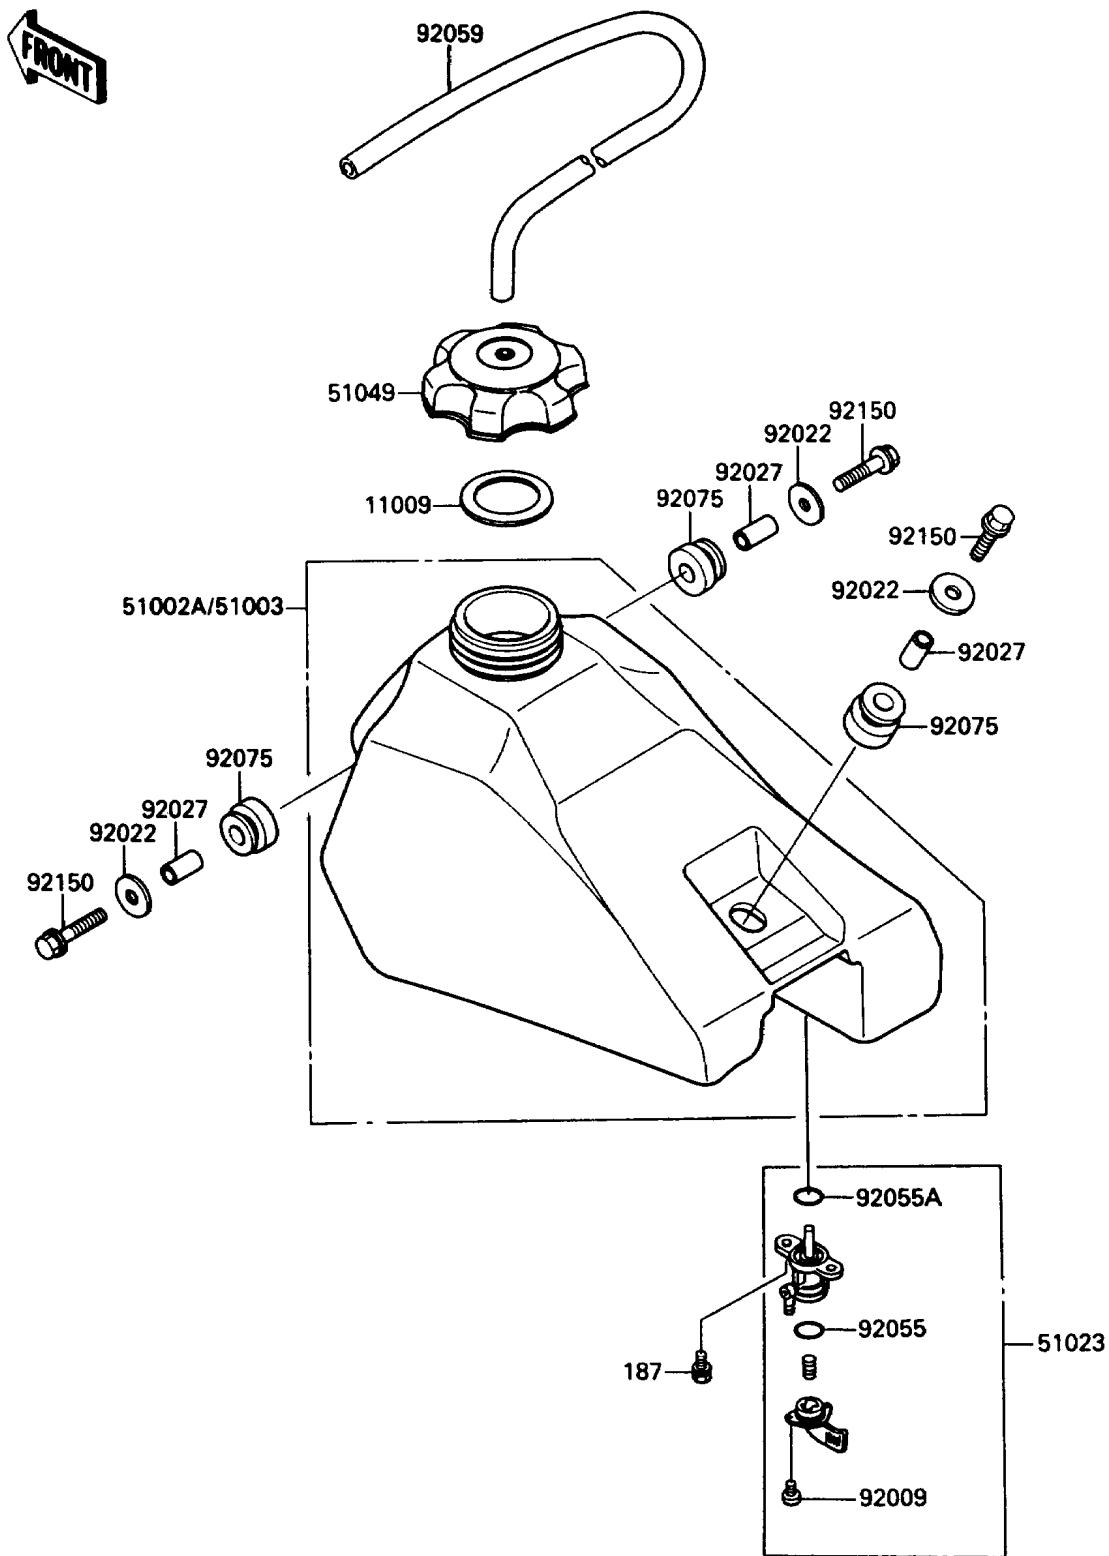

## 1989 KX80 PARTS DIAGRAM

Fuel Tank

F2410-0368

## 1989 KX80 PARTS LIST

Fuel Tank

ITEM NAME	PART NUMBER	QUANTITY
GASKET,FUEL TANK CAP (Ref # 11009)	11009-1622	1
TANK-COMP-FUEL,L.GREEN (Ref # 51002A)	51002-5494-6W	1
TAP-ASSY,FUEL (Ref # 51023)	51023-1115	1
CAP-TANK,FUEL (Ref # 51049)	51049-1089	1
SCREW,3X8 (Ref # 92009)	92009-1386	1
WASHER,6.5X24X2 (Ref # 92022)	92022-1690	1
COLLAR,6.8X10X17 (Ref # 92027)	92027-1833	1
RING-O,FUEL TAP LEVER (Ref # 92055)	92055-1299	1
RING-O,FUEL TAP PACKING (Ref # 92055A)	92055-1300	1
TUBE,5X9X350 (Ref # 92059)	92059-1265	1
DAMPER (Ref # 92075)	92075-1660	1
BOLT,FLANGED,6X27 (Ref # 92150)	92150-1124	1
BOLT-UPSET-WSP (Ref # 187)	187B0616	1