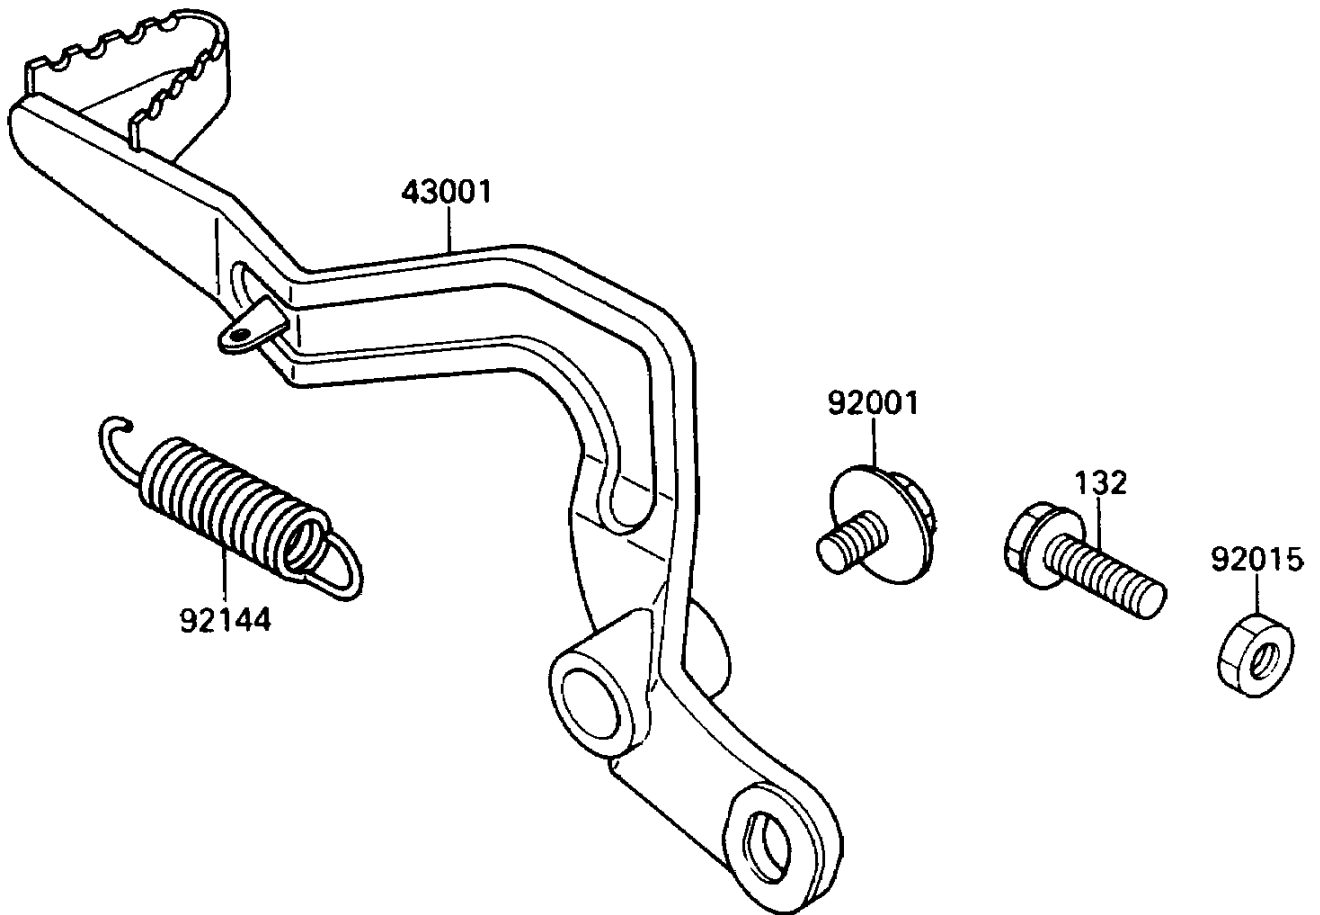

1990 KX80 PARTS DIAGRAM

Brake Pedal

F2260-0192

1990 KX80 PARTS LIST

Brake Pedal

| ITEM NAME | PART NUMBER | QUANTITY |
|---|-------------|----------|
| LEVER-BRAKE,PEDAL (Ref # 43001) | 43001-1232 | 1 |
| BOLT,FLANGED,6X10 (Ref # 92001) | 92001-1034 | 1 |
| NUT,6MM (Ref # 92015) | 92015-1391 | 1 |
| SPRING,BRAKE PEDAL RETURN (Ref # 92144) | 92144-1047 | 1 |
| BOLT-FLANGED-SMALL (Ref # 132) | 132G0620 | 1 |