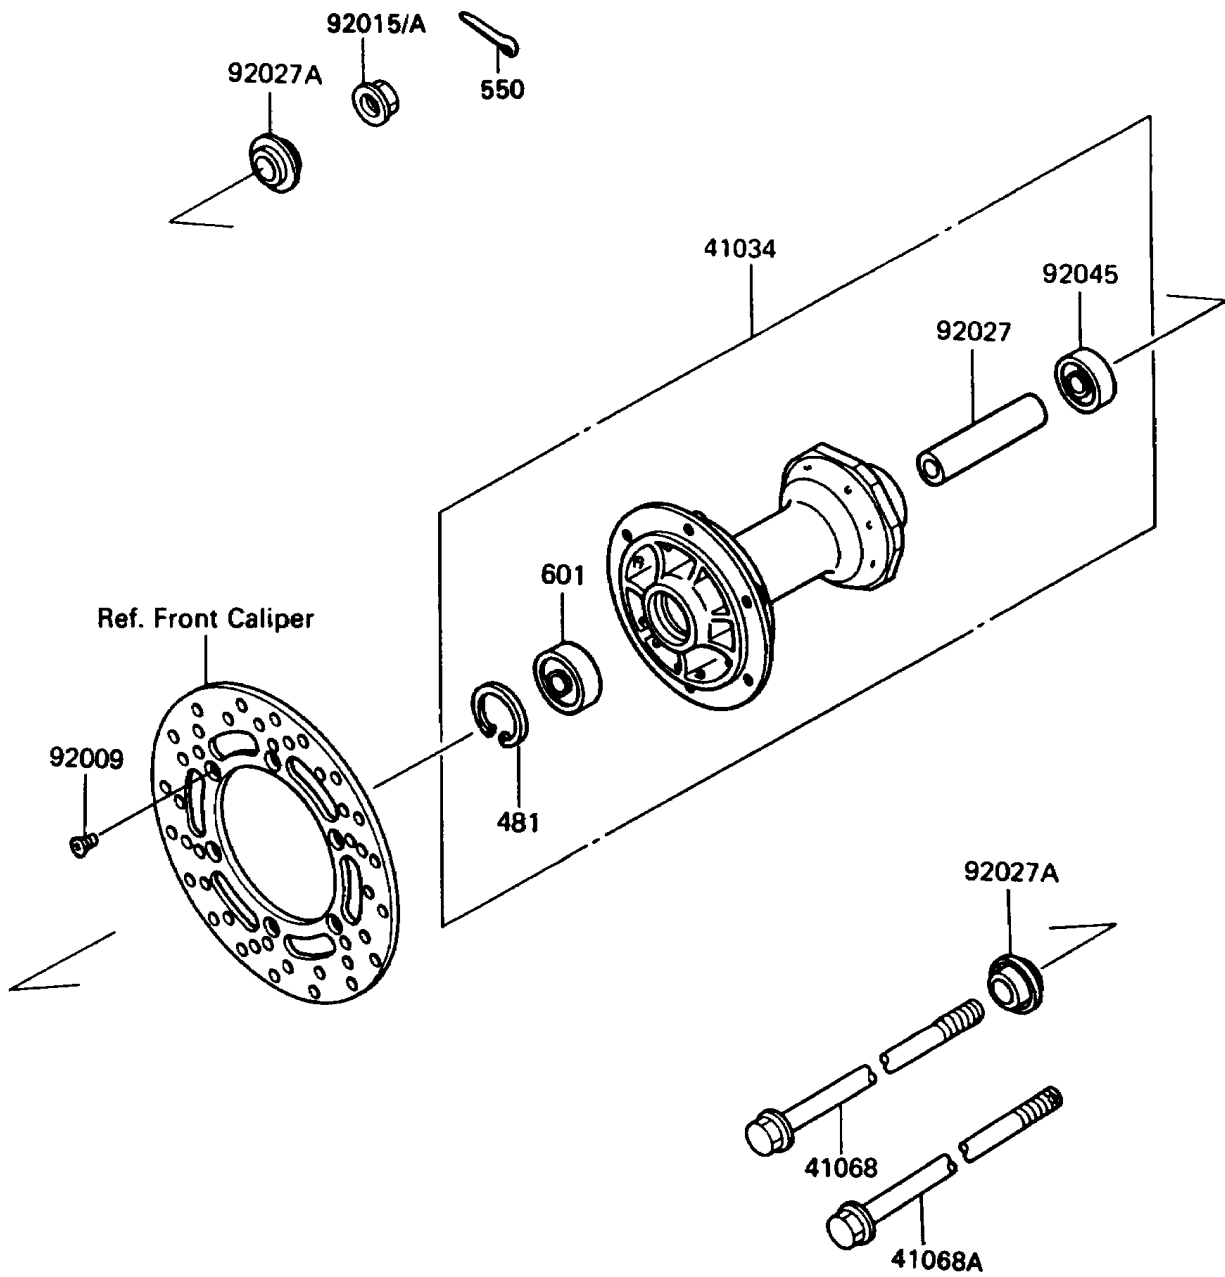

## 1989 KX80 PARTS DIAGRAM

Front Hub

F2230-0163

## 1989 KX80 PARTS LIST

Front Hub

ITEM NAME	PART NUMBER	QUANTITY
DRUM-ASSY,FRONT BRAKE (Ref # 41034)	41034-1166	1
AXLE,FR (Ref # 41068)	41068-1200	1
SCREW,6X10 (Ref # 92009)	92009-1375	1
NUT,FLANGED,12MM (Ref # 92015)	92015-1156	1
COLLAR,L=81 (Ref # 92027)	92027-1925	1
COLLAR,L=6 (Ref # 92027A)	92027-1926	1
BEARING-BALL,TMB201LLUC3/2A (Ref # 92045)	92045-1062	1
CIRCLIP-TYPE-C,37MM (Ref # 481)	481J3700	1
BEARING-BALL,#6201UUC3 (Ref # 601)	601B6301UU	1