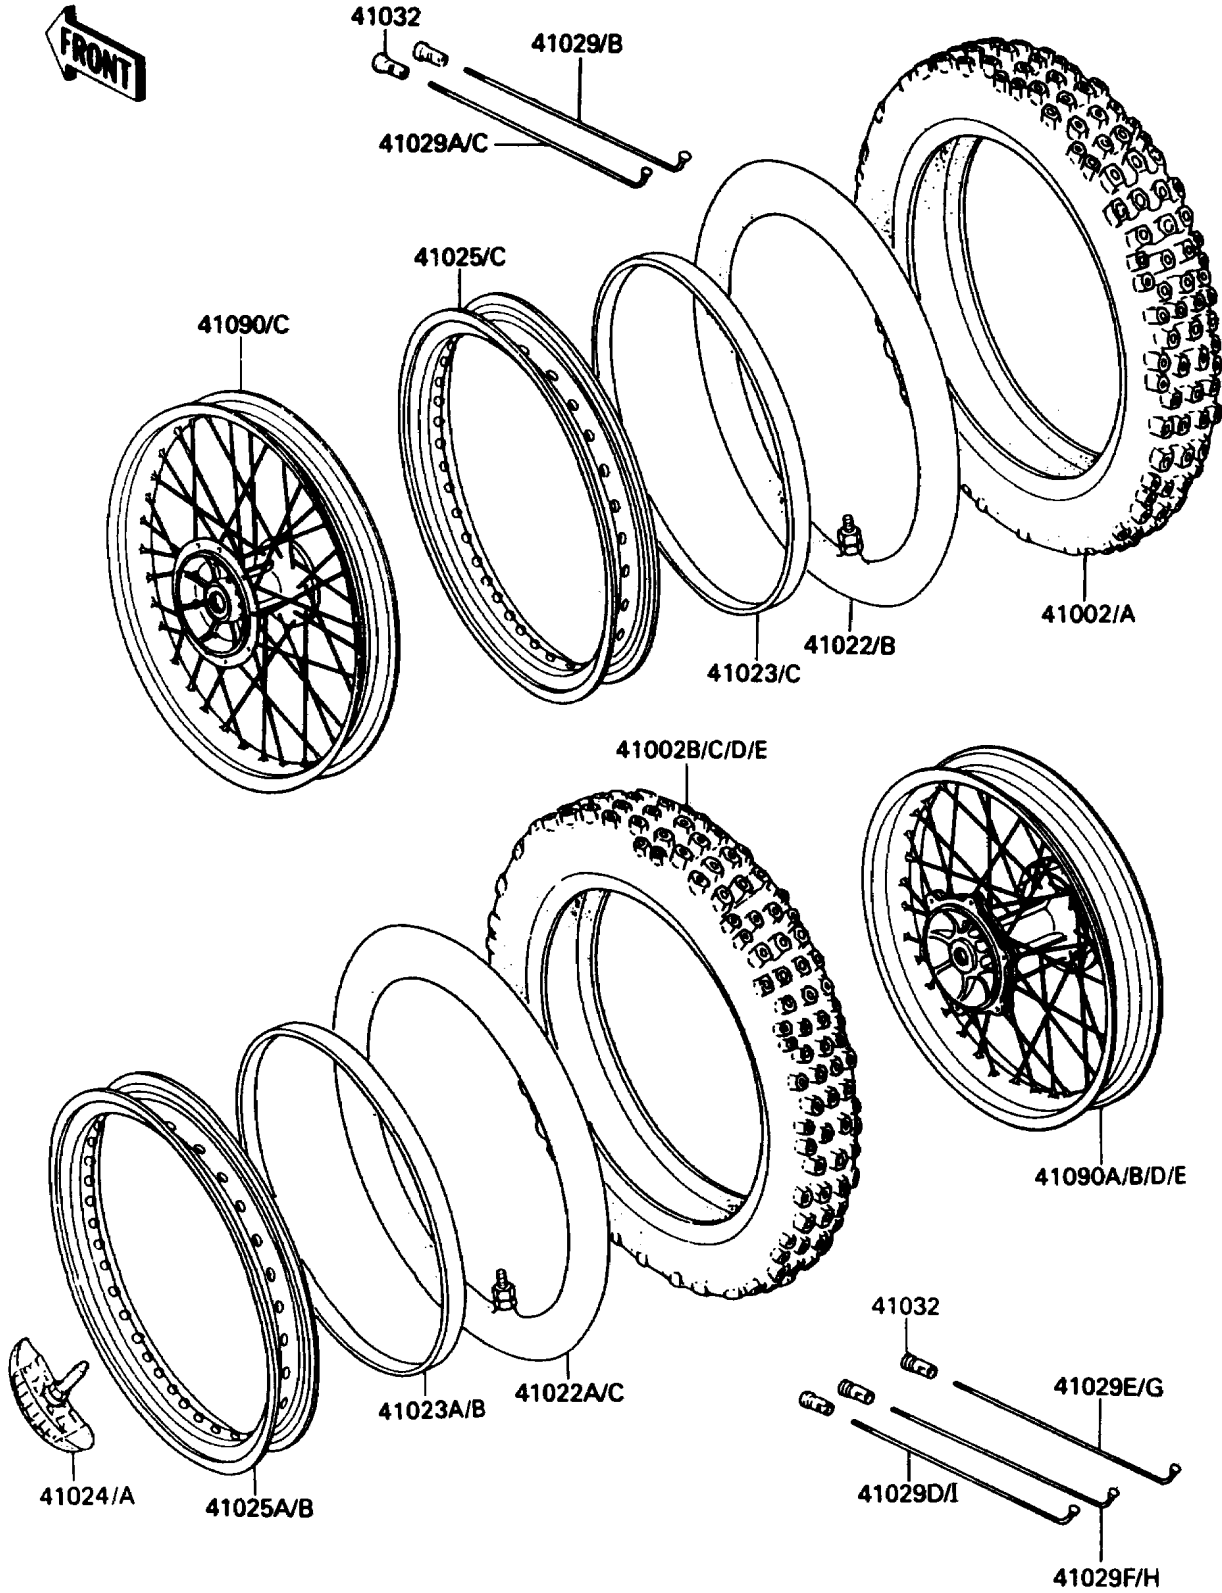

1989 KX80 PARTS DIAGRAM

Wheels/Tires

F2210-0134

1989 KX80 PARTS LIST

Wheels/Tires

ITEM NAME	PART NUMBER	QUANTITY
TIRE,FR,70/100-17 40M,K490(D) (Ref # 41002)	41002-1574	1
TIRE,RR,90/100-14 49M,K595(D) (Ref # 41002C)	41002-1677	1
TUBE-TIRE,70/100-17(D) (Ref # 41022B)	41022-1124	1
TUBE-TIRE,90/100-14(D) (Ref # 41022C)	41022-1125	1
BAND-RIM,FR,80/90.70/100-17 (Ref # 41023)	41023-1067	1
BAND-RIM,80/100-14(D) (Ref # 41023A)	41023-1068	1
STOPPER-RIM,1.60-M(DUNLOP) (Ref # 41024)	41024-010	1
RIM,FR,1.40X17EN6J (Ref # 41025)	41025-1184	1
RIM,RR,1.60X14EN6J (Ref # 41025A)	41025-1185	1
SPOKE-INNER,FR,188MMX166D (Ref # 41029)	41029-1113	1
SPOKE-INNER,FR,184MMX166D (Ref # 41029A)	41029-1114	1
SPOKE-INNER,RR,RH,156MMX168D (Ref # 41029E)	41029-1176	1
SPOKE-INNER,RR,RH,153MMX168D (Ref # 41029F)	41029-1177	1
SPOKE-INNER,RR,LH,158MMX172D (Ref # 41029I)	41029-1187	1
NIPPLE-SPOKE (Ref # 41032)	41032-1057	1
WHEEL-SUB ASSY,FR (Ref # 41090)	41090-1058	1
WHEEL-SUB ASSY,RR (Ref # 41090A)	41090-1065	1