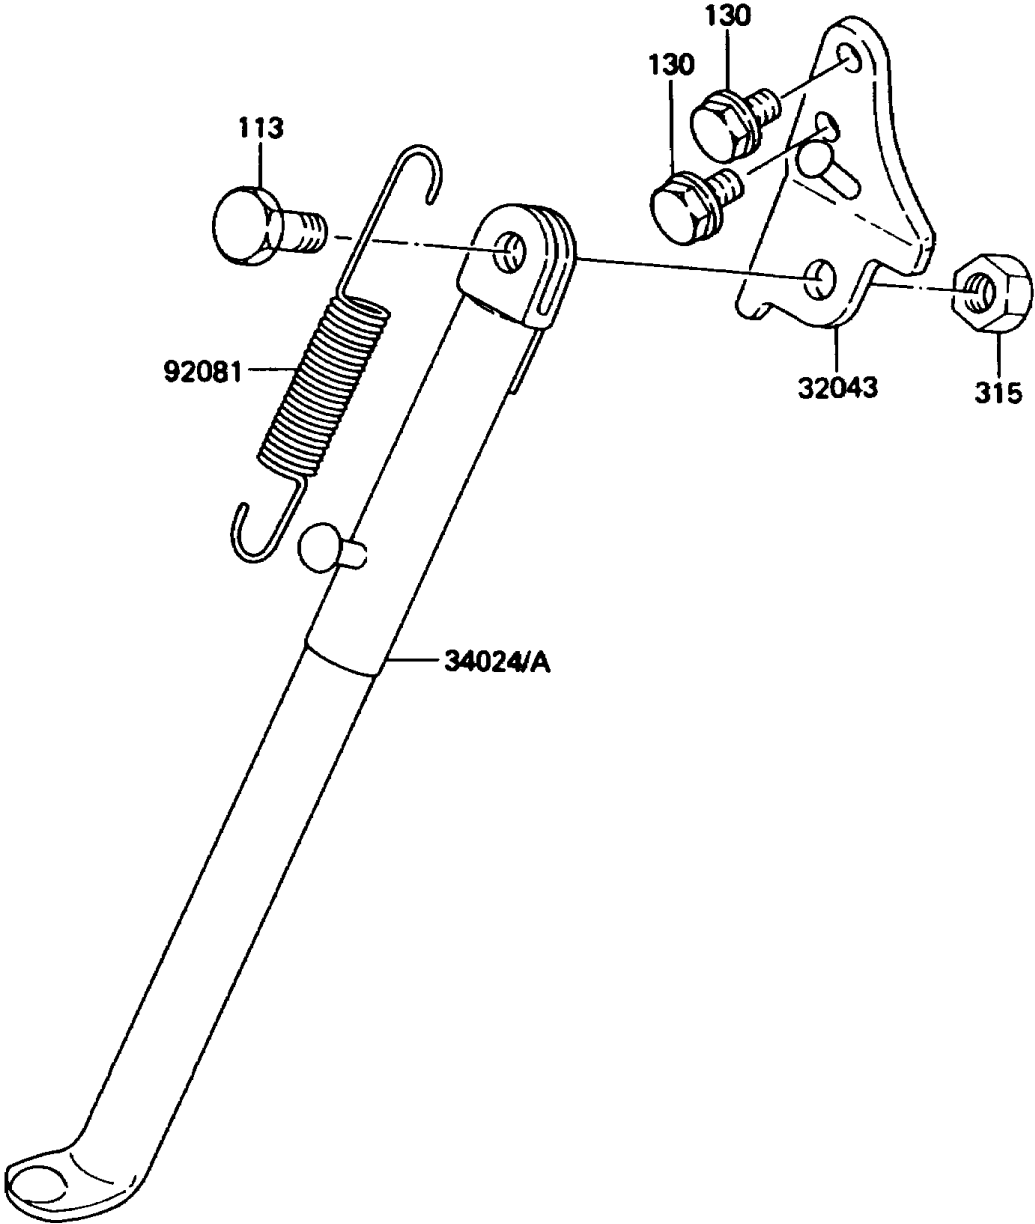

1989 KX80 PARTS DIAGRAM

Stand(s)

F2190-0186

1989 KX80 PARTS LIST

Stand(s)

ITEM NAME	PART NUMBER	QUANTITY
BRACKET-STAND,SIDE (Ref # 32043)	32043-1318	1
STAND-SIDE (Ref # 34024)	34024-1241	1
SPRING,STAND (Ref # 92081)	34025-005	1
BOLT-SMALL-FINE,10X25 (Ref # 113)	113B1025	1
BOLT-FLANGED,8X12 (Ref # 130)	130G0812	1
NUT-HEX-FINE,10MM (Ref # 315)	315B1000	1