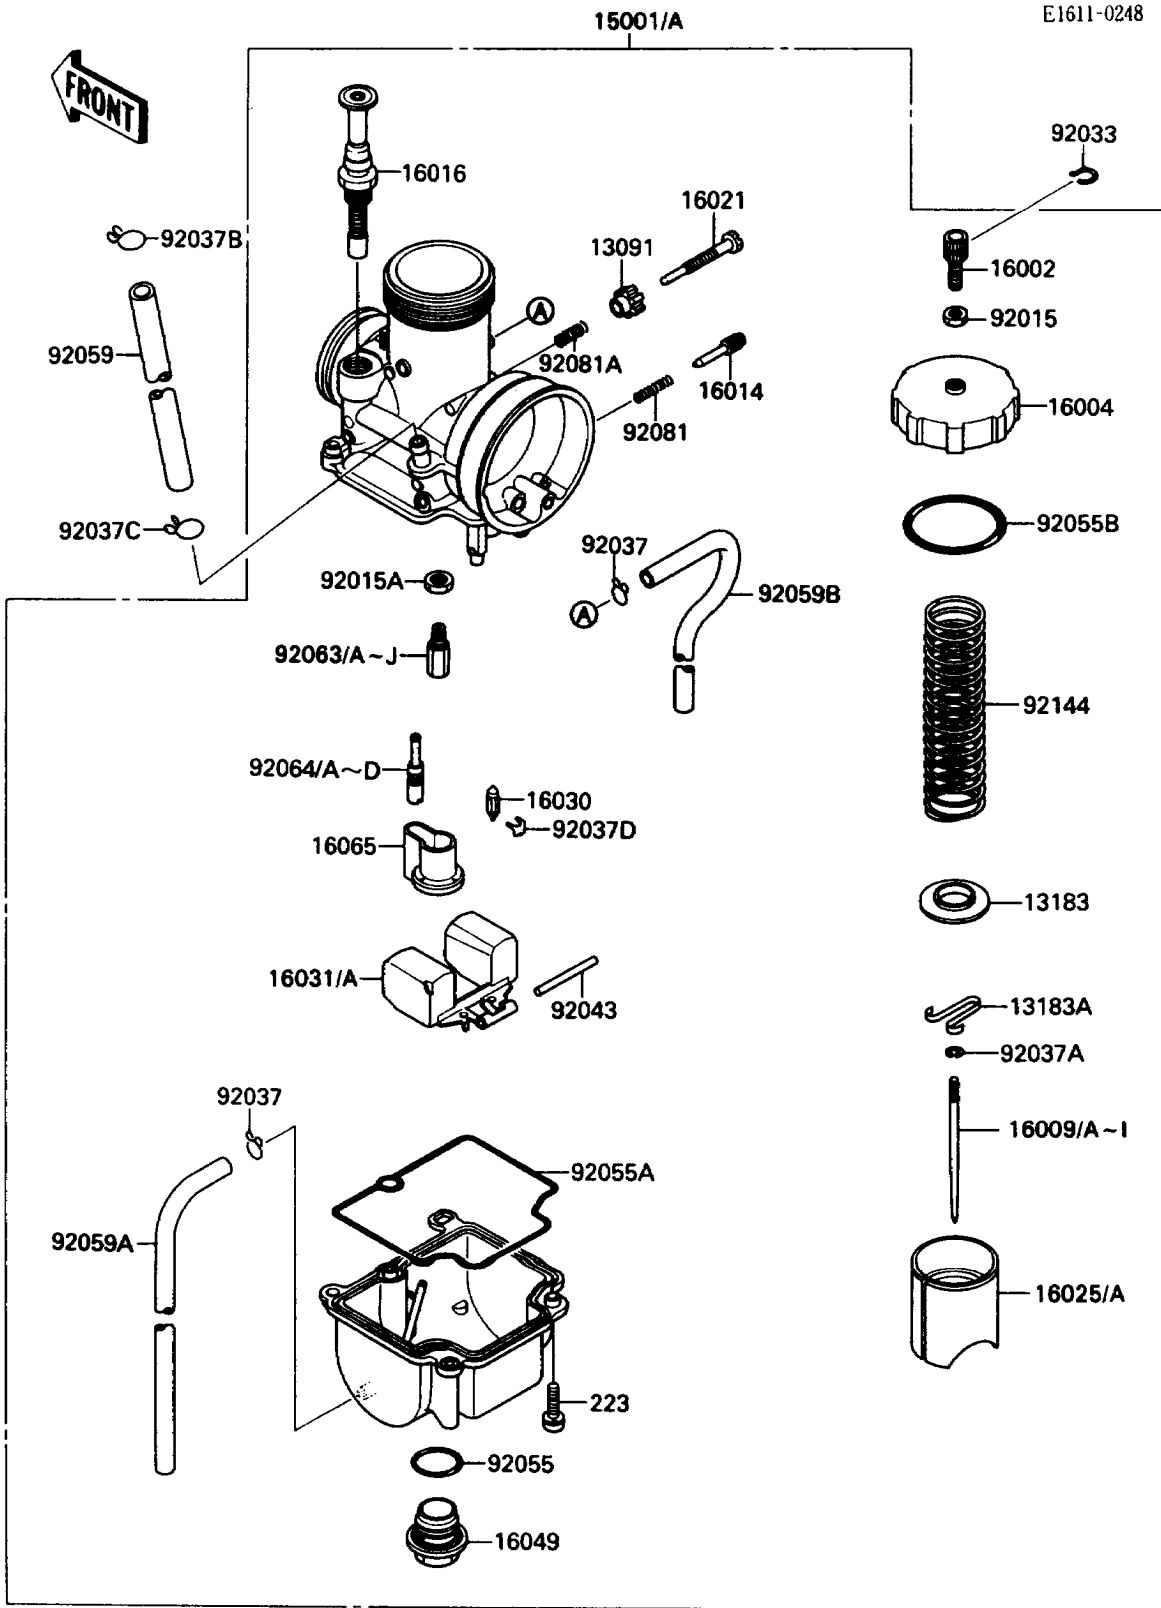

1990 KX80 PARTS DIAGRAM

Carburetor