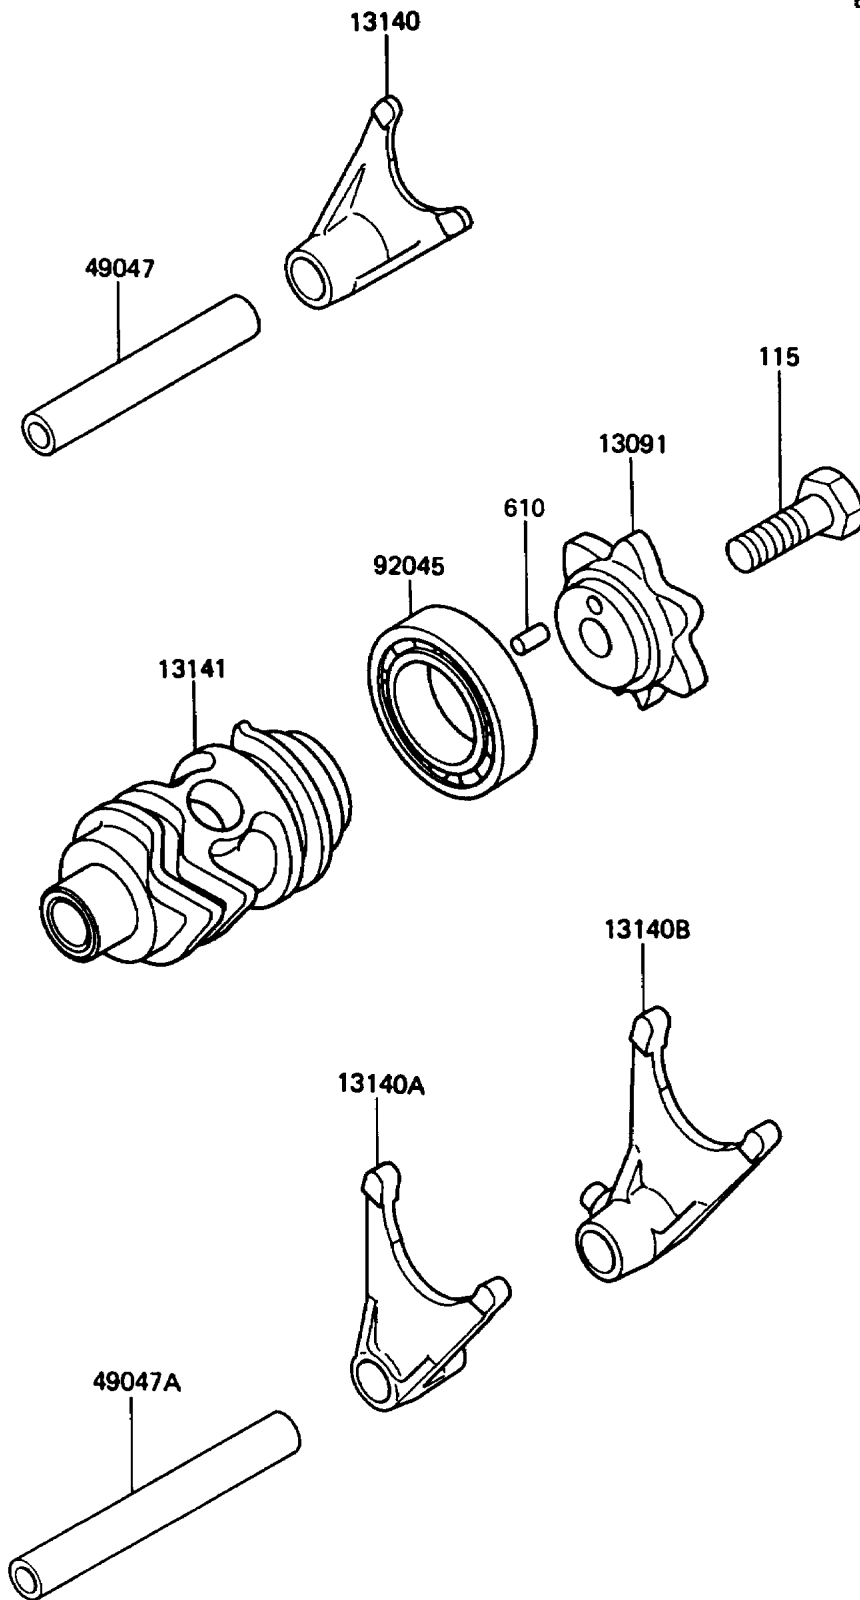

## 1989 KX80 PARTS DIAGRAM

Gear Change Drum/Shift Fork(s)

E1362-0105

## 1989 KX80 PARTS LIST

Gear Change Drum/Shift Fork(s)

ITEM NAME	PART NUMBER	QUANTITY
HOLDER,CHANGE DRUM (Ref # 13091)	13091-1390	1
FORK-SHIFT,5TH&6TH (Ref # 13140)	13140-1139	1
FORK-SHIFT,2ND&3RD (Ref # 13140A)	13140-1140	1
FORK-SHIFT,LOW&4TH (Ref # 13140B)	13140-1141	1
DRUM-CHANGE (Ref # 13141)	13141-1120	1
ROD-SHIFT,5.9X10X64.5 (Ref # 49047)	49047-1063	1
ROD-SHIFT,5.9X10X81 (Ref # 49047A)	49047-1064	1
BEARING-BALL,#6905 (Ref # 92045)	92045-036	1
BOLT-SMALL-UPSET (Ref # 115)	115G0825	1
ROLLER,4X8 (Ref # 610)	610A0408	1