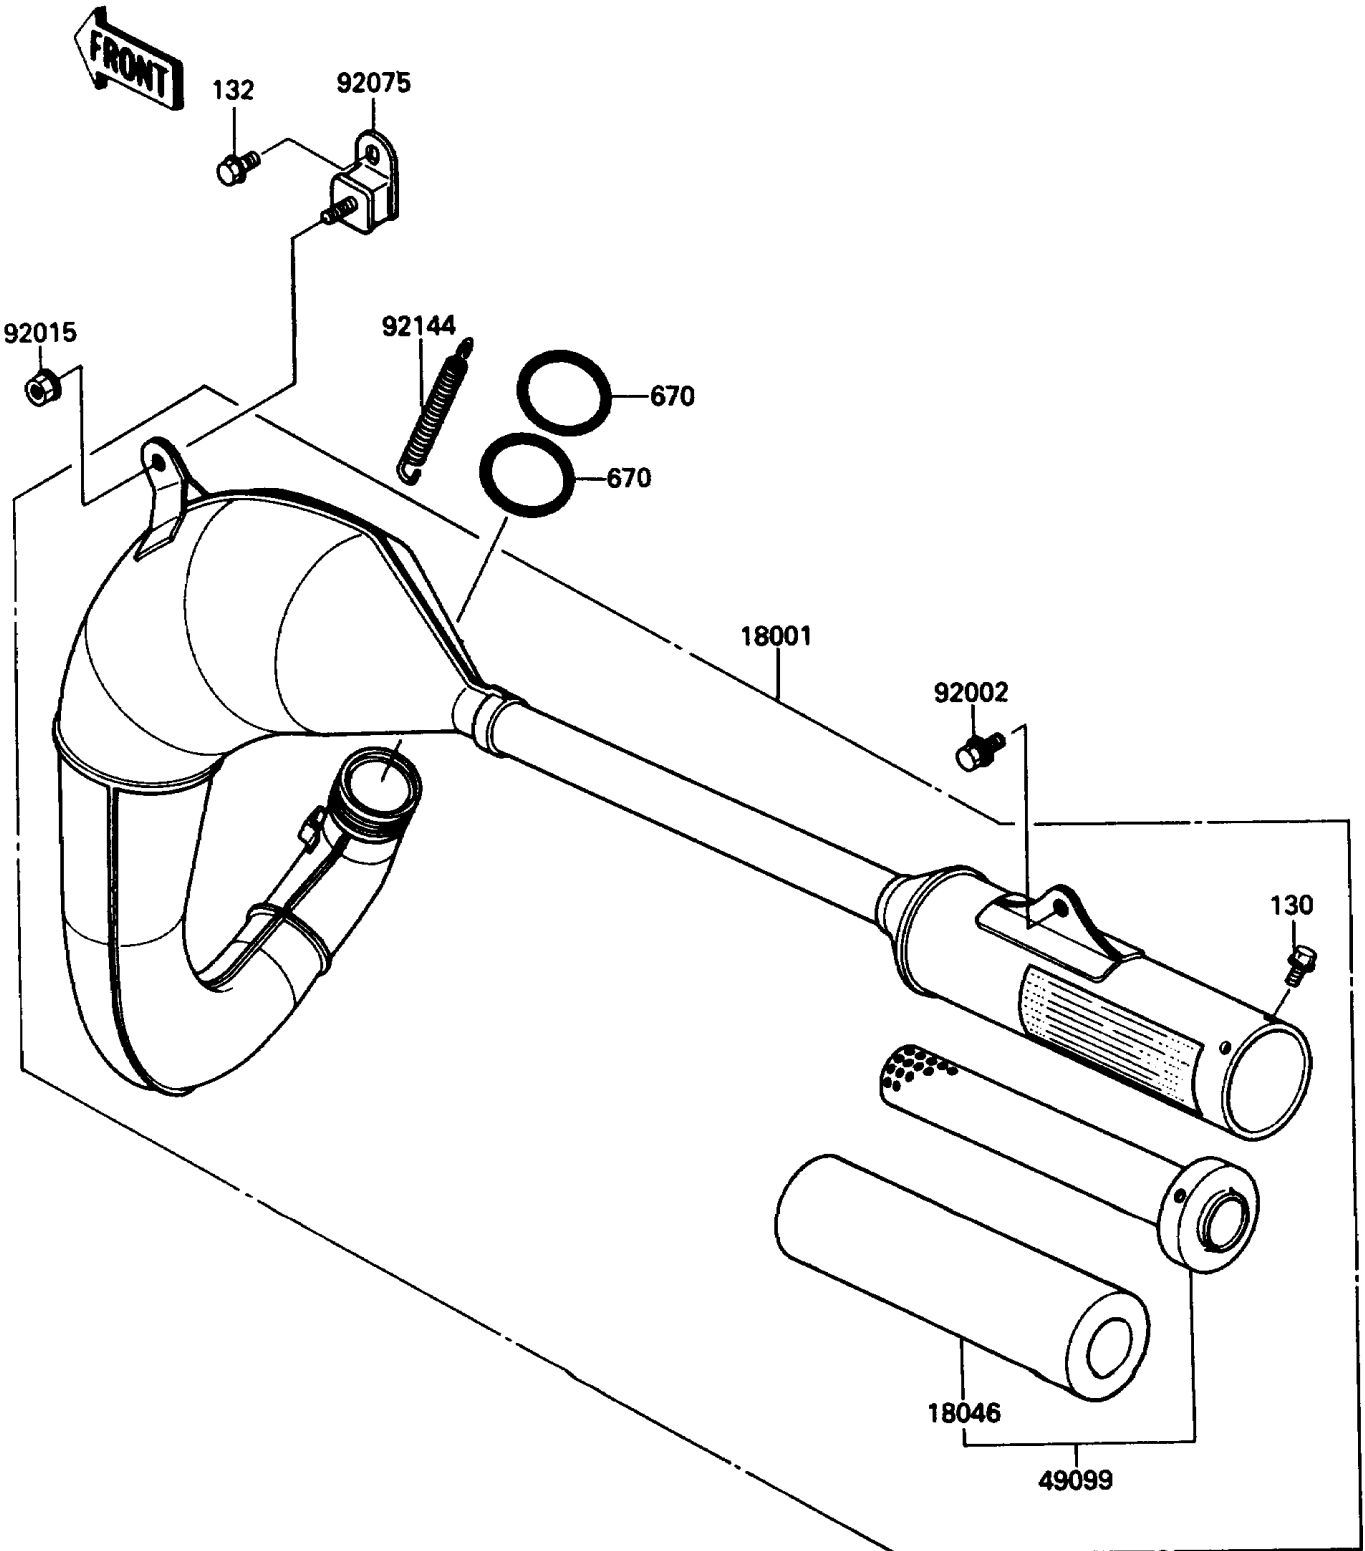

## 1989 KX80 PARTS DIAGRAM

Muffler(s)

E1140-0284

## 1989 KX80 PARTS LIST

Muffler(s)

ITEM NAME	PART NUMBER	QUANTITY
MUFFLER (Ref # 18001)	18001-1713	1
WOOL,BAFFLE PIPE (Ref # 18046)	18046-1094	1
BAFFLE-PIPE MUFFLER (Ref # 49099)	49099-1259	1
BOLT,6X16 (Ref # 92002)	92002-1461	1
NUT,FLANGED,6MM (Ref # 92015)	92015-1078	1
DAMPER,MUFFLER (Ref # 92075)	92075-1891	1
SPRING,EXHAUST CONNECTING (Ref # 92144)	92144-1470	1
BOLT-FLANGED (Ref # 130)	130G0508	1
BOLT-FLANGED-SMALL (Ref # 132)	132G0612	1
O RING,36MM (Ref # 670)	670E3036	1