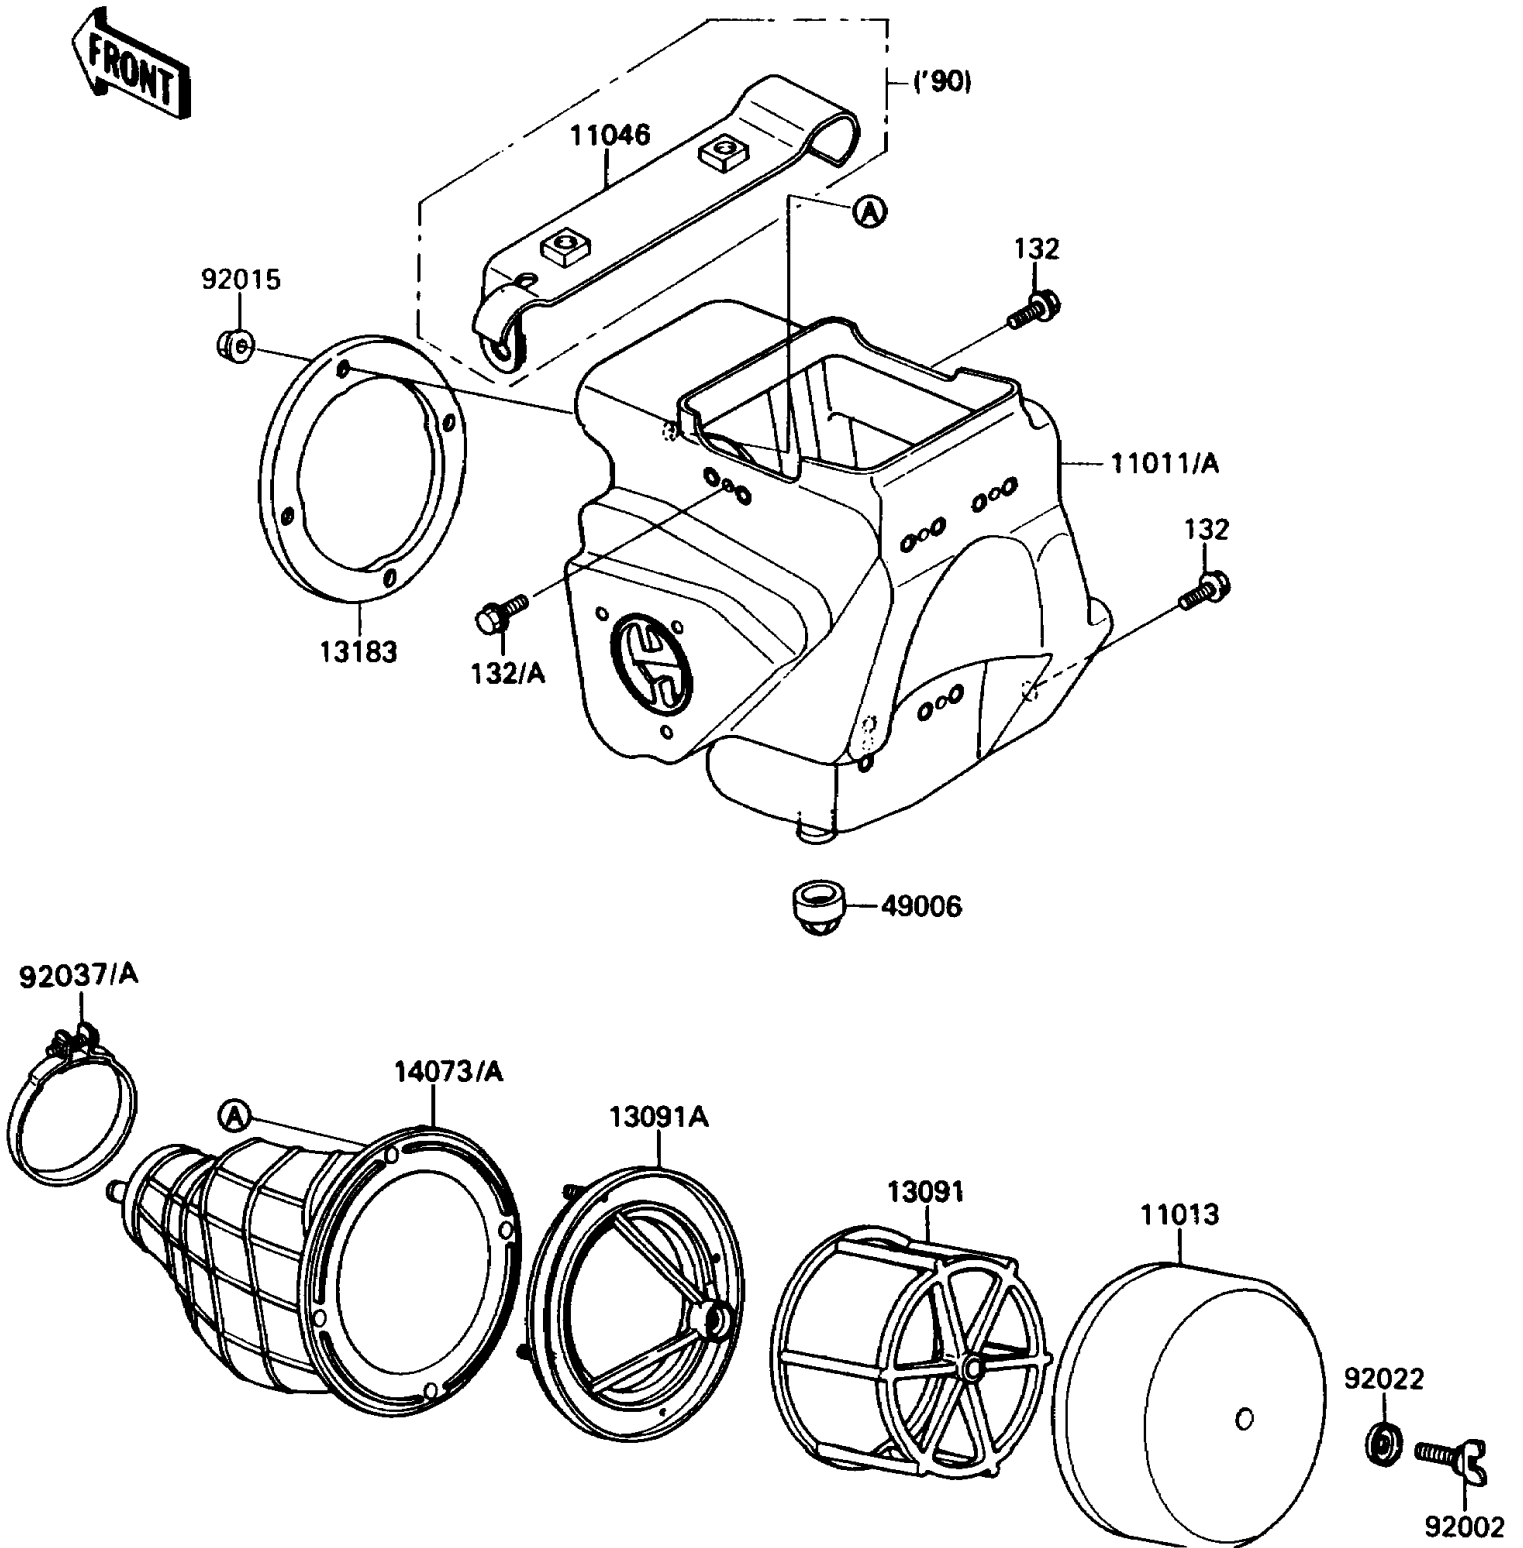

1989 KX80 PARTS DIAGRAM

Air Cleaner

E1130-0267

1989 KX80 PARTS LIST

Air Cleaner

ITEM NAME	PART NUMBER	QUANTITY
CASE-AIR FILTER (Ref # 11011)	11011-1294	1
ELEMENT-AIR FILTER (Ref # 11013)	11013-1129	1
HOLDER,ELEMENT (Ref # 13091)	13091-1393	1
HOLDER,ELEMENT (Ref # 13091A)	13091-1519	1
PLATE,AIR FILTER DUCT (Ref # 13183)	13183-1237	1
DUCT,AIR FILTER (Ref # 14073)	14073-1333	1
BOOT,AIR FILTER (Ref # 49006)	49006-1156	1
BOLT,WING (Ref # 92002)	92002-1599	1
NUT,FLANGED,5MM (Ref # 92015)	92015-1259	1
WASHER,PLAIN,6MM (Ref # 92022)	92022-284	1
CLAMP (Ref # 92037A)	92037-1637	1
BOLT-FLANGED-SMALL (Ref # 132)	132G0614	1