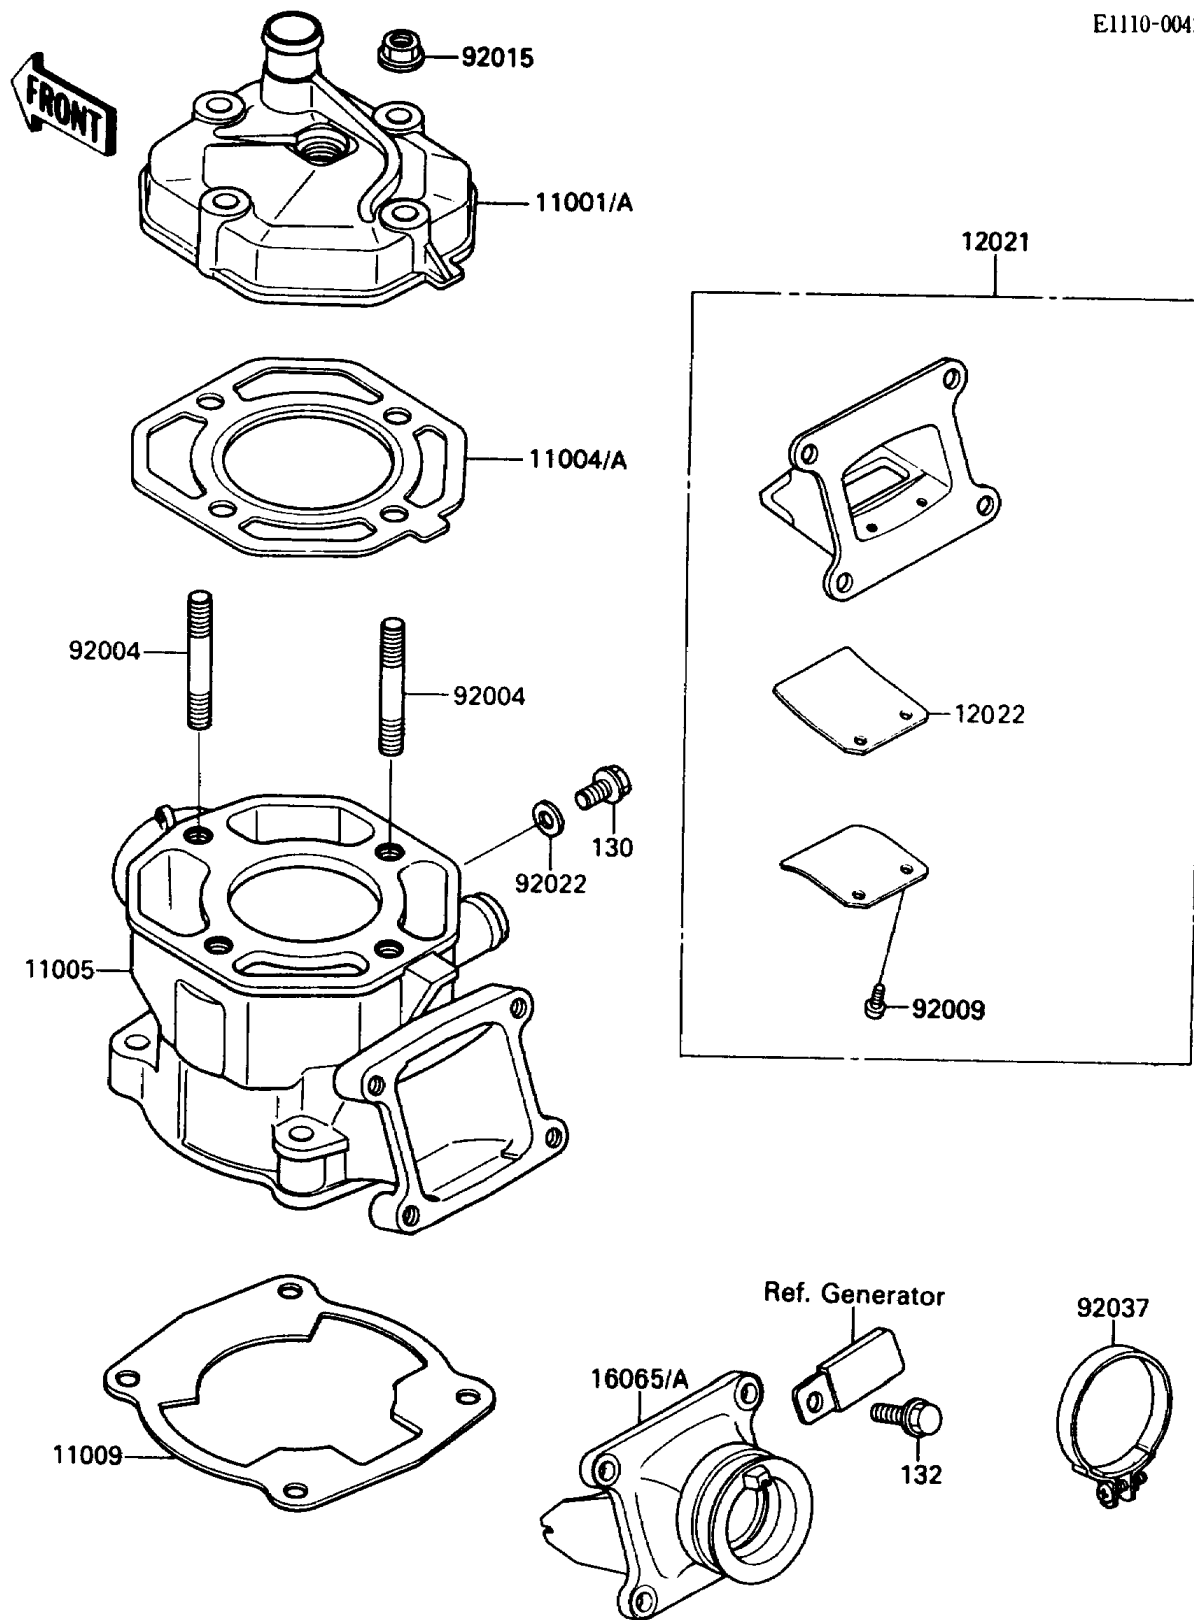

1989 KX80 PARTS DIAGRAM

Cylinder Head/Cylinder

E1110-0042

1989 KX80 PARTS LIST

Cylinder Head/Cylinder

ITEM NAME	PART NUMBER	QUANTITY
HEAD-CYLINDER (Ref # 11001)	11001-1297	1
GASKET-HEAD (Ref # 11004)	11004-1168	1
CYLINDER-ENGINE (Ref # 11005)	11005-1560	1
GASKET,CYLINDER BASE (Ref # 11009)	11009-1970	1
VALVE-ASSY-REED (Ref # 12021)	12021-1075	1
VALVE-REED (Ref # 12022)	12022-1054	1
HOLDER-CARBURETOR (Ref # 16065)	16065-1184	1
STUD,8X35 (Ref # 92004)	92004-1009	1
SCREW,REED VALVE (Ref # 92009)	92009-1014	1
NUT,8MM (Ref # 92015)	92015-1143	1
WASHER,6.1X12X1 (Ref # 92022)	92022-077	1
CLAMP (Ref # 92037)	92037-1843	1
BOLT-FLANGED,6X8 (Ref # 130)	130B0608	1
BOLT-FLANGED-SMALL (Ref # 132)	132G0620	1