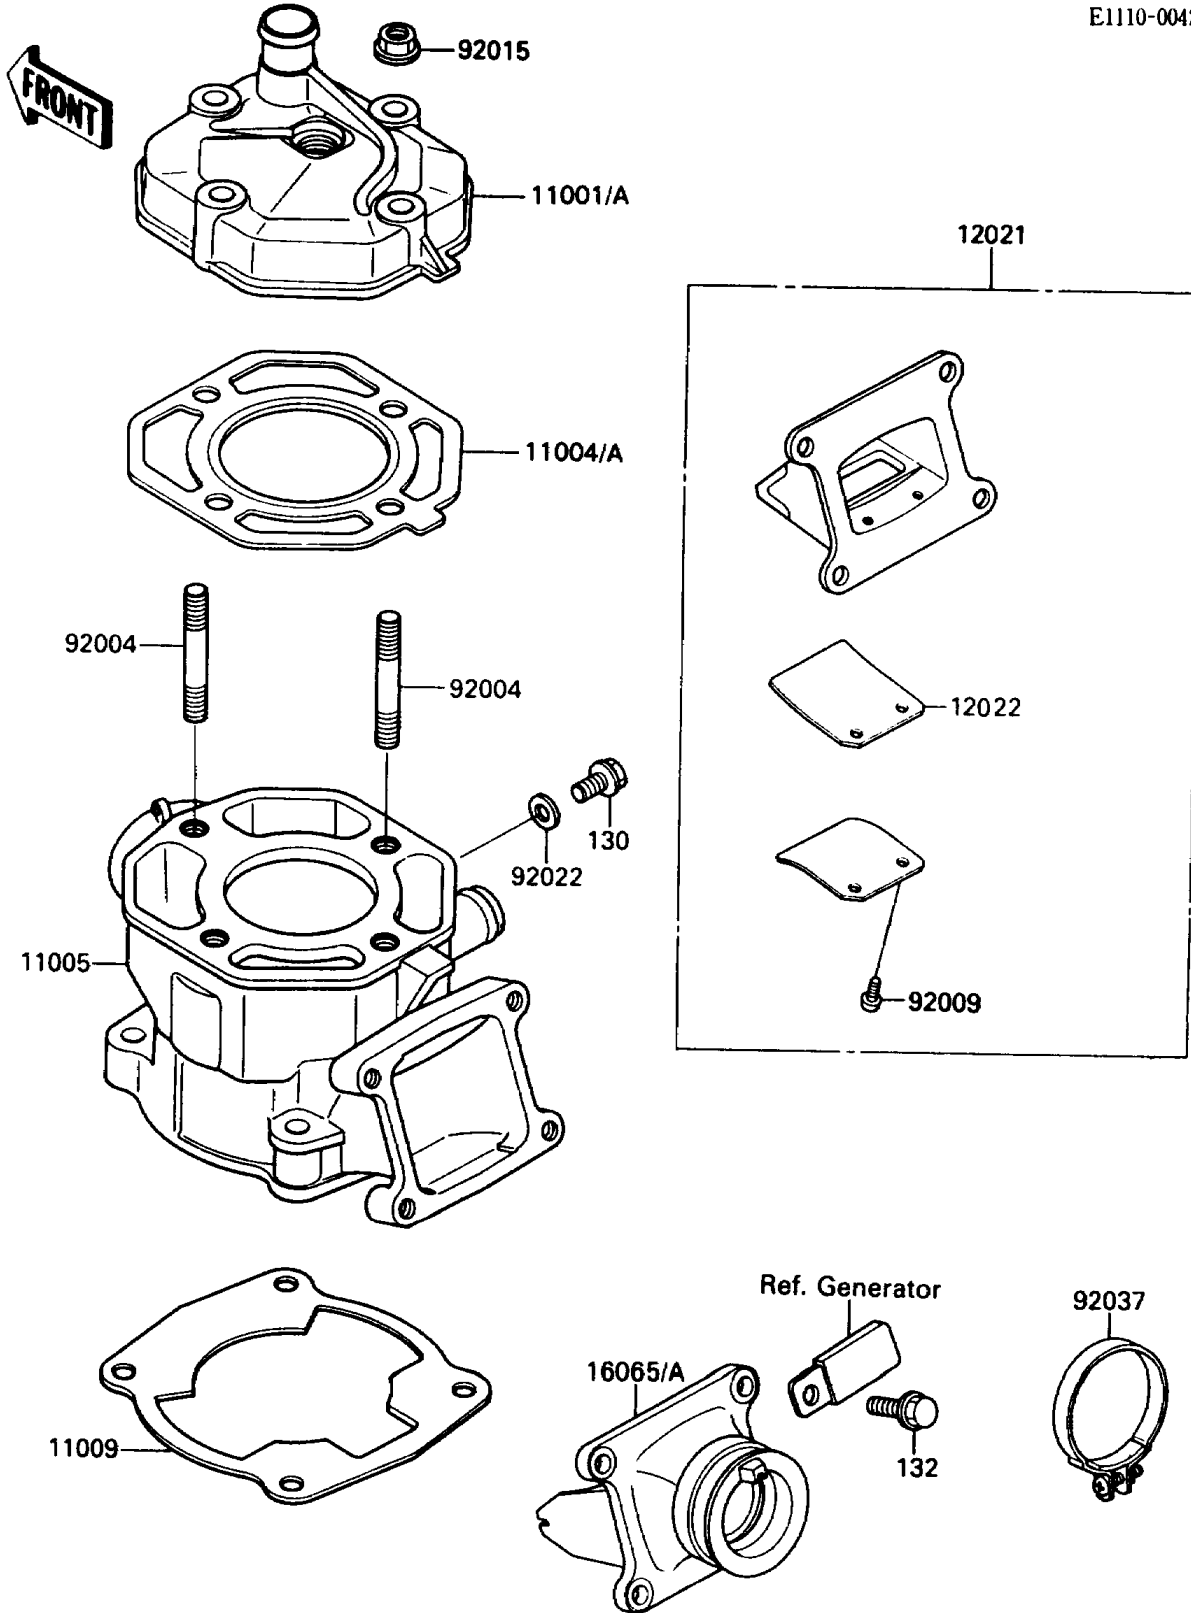

1989 KX80 PARTS DIAGRAM

Cylinder Head/Cylinder

E1110-0042

1989 KX80 PARTS LIST

Cylinder Head/Cylinder

ITEM NAME	PART NUMBER	QUANTITY
HEAD-CYLINDER (Ref # 11001)	11001-1297	1
GASKET-HEAD (Ref # 11004)	11004-1168	1
CYLINDER-ENGINE (Ref # 11005)	11005-1560	1
GASKET,CYLINDER BASE (Ref # 11009)	11009-1970	1
VALVE-ASSY-REED (Ref # 12021)	12021-1075	1
VALVE-REED (Ref # 12022)	12022-1054	2
HOLDER-CARBURETOR (Ref # 16065)	16065-1184	1
STUD,8X35 (Ref # 92004)	92004-1009	4
SCREW,REED VALVE (Ref # 92009)	92009-1014	4
NUT,8MM (Ref # 92015)	92015-1143	4
WASHER,6.1X12X1 (Ref # 92022)	92022-077	1
CLAMP (Ref # 92037)	92037-1843	1
BOLT-FLANGED,6X8 (Ref # 130)	130B0608	1
BOLT-FLANGED-SMALL (Ref # 132)	132G0620	4