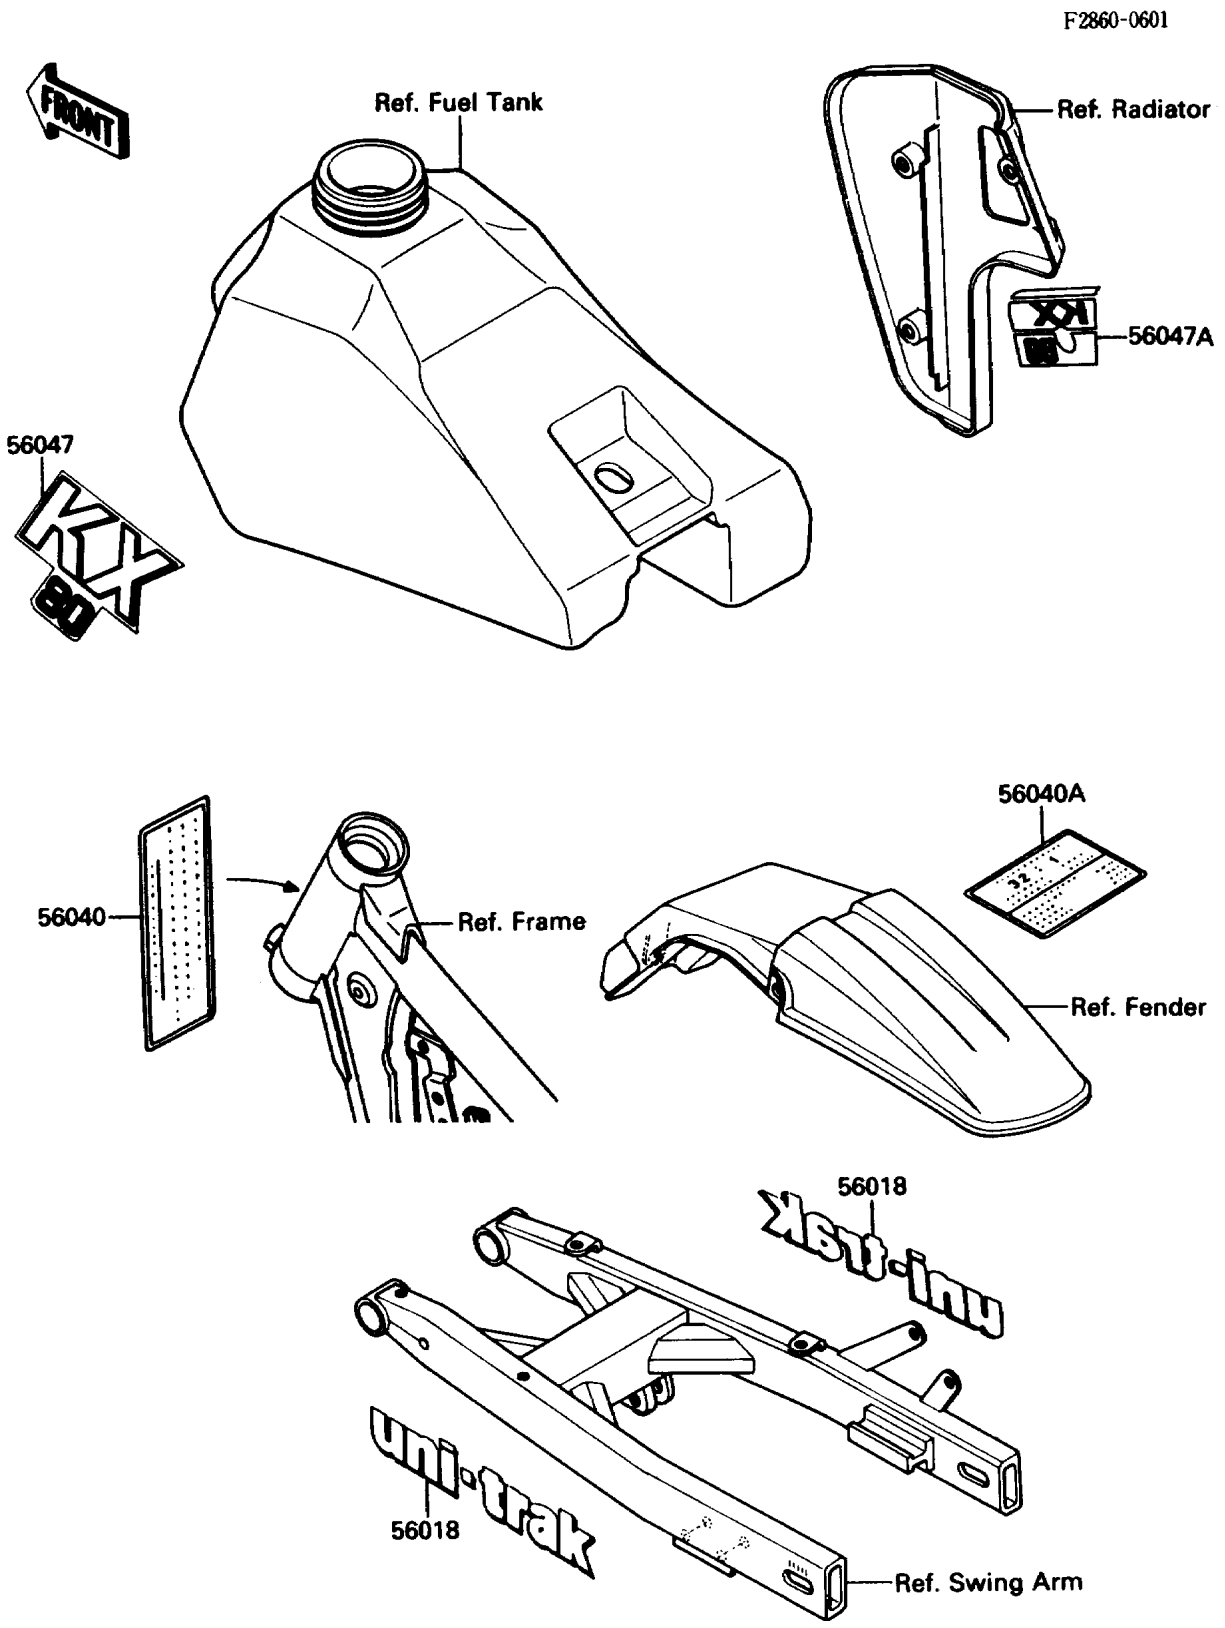

1988 KX80 PARTS DIAGRAM

Labels

1988 KX80 PARTS LIST

Labels

ITEM NAME	PART NUMBER	QUANTITY
MARK,SWING ARM,UNI-TRAK (Ref # 56018)	56018-1904	2
LABEL-WARNING,NOISE (Ref # 56040)	56040-1101	1
LABEL-WARNING,GASOLINE/OIL (Ref # 56040A)	56040-1129	1
PATTERN,FUEL TANK,LH (Ref # 56047)	56047-1689	1
PATTERN,SHROUD,RH (Ref # 56047A)	56047-1690	1