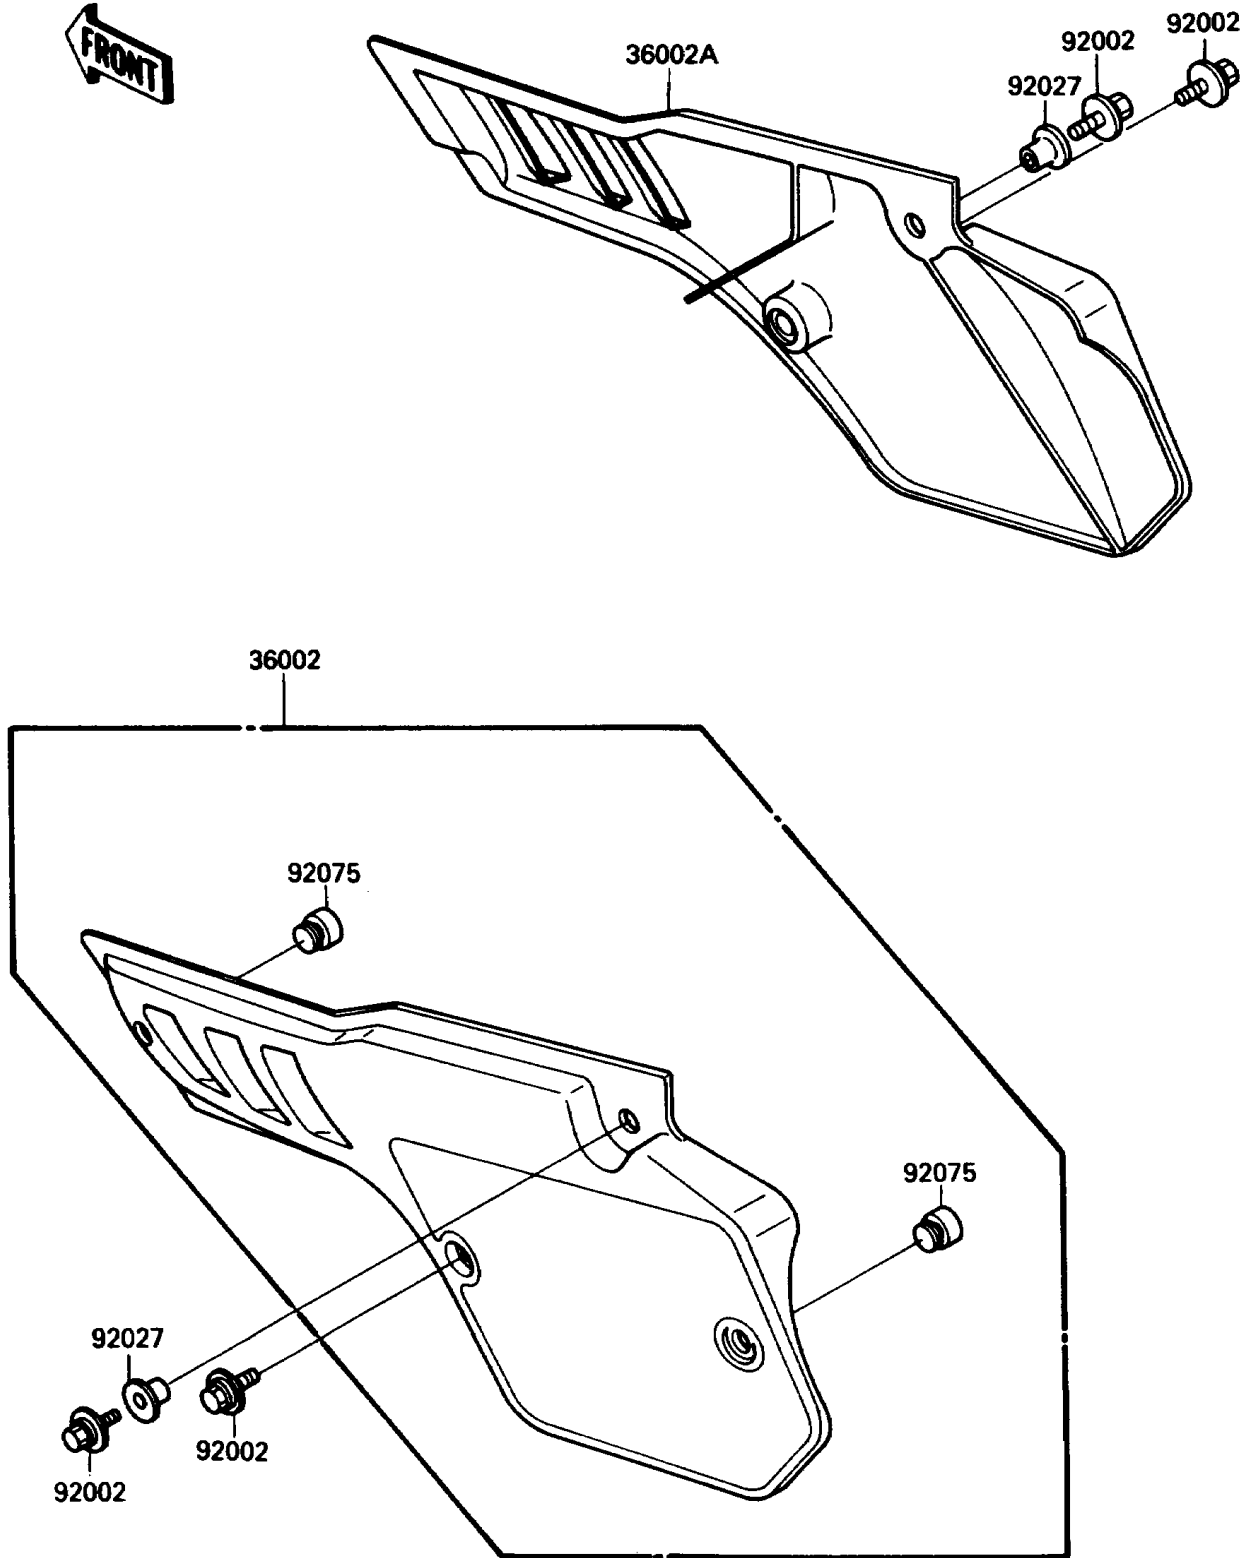

1988 KX80 PARTS DIAGRAM

Side Covers

F2611-0018

1988 KX80 PARTS LIST

Side Covers

ITEM NAME	PART NUMBER	QUANTITY
COVER-SIDE,LH,BLUE (Ref # 36002)	36002-5427-BG	1
COVER-SIDE,RH,BLUE (Ref # 36002A)	36002-5428-BG	1
BOLT,6X18 (Ref # 92002)	92002-1952	4
COLLAR (Ref # 92027)	92027-1936	2
DAMPER (Ref # 92075)	92075-1598	2