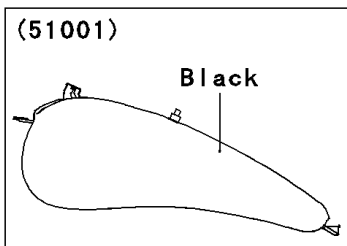

2008 Vulcan® 1600 Nomad™ PARTS DIAGRAM

Fuel Tank(D8F/D8FA)

F2410A

WOD

WD

(51085/A)	Red/Black
(51085B/C)	Blue/Silver
(51085D)	Black

2008 Vulcan® 1600 Nomad™ PARTS LIST

Fuel Tank(D8F/D8FA)

ITEM NAME	PART NUMBER	QUANTITY
BRACKET,METER COVER (Ref # 11053)	11053-0275	1
GASKET,FUEL GAUGE (Ref # 11060)	11060-1952	1
COVER,IGNITION SWITCH (Ref # 14091)	14091-0088	1
COVER,METER (Ref # 14091A)	14091-0091	1
PAD,FUEL TANK,CNT,RR (Ref # 39156)	39156-0019	1
PAD,FUEL TANK,RH (Ref # 39156A)	39156-0020	1
PAD,FUEL TANK,LH (Ref # 39156B)	39156-0021	1
PAD,FUEL TANK,CNT,FR (Ref # 39156C)	39156-0022	1
CAP-TANK,FUEL (Ref # 51049)	51049-0003	1
GAUGE,FUEL (Ref # 52005)	52005-0004	1
BOLT-FLANGED,8X30 (Ref # 130)	130H0830	1
BOLT-FLANGED,6X14 (Ref # 130A)	130J0614	1
SCREW-PAN-CROS,5X10 (Ref # 220)	220D0510	1
WASHER,6.2X11X1.5 (Ref # 92022)	92022-183	1
WASHER,5.1X10X1.0 (Ref # 92022A)	92022-1977	1
CLAMP,TUBE (Ref # 92037)	92037-147	3
CLAMP,HARNES,L=100 (Ref # 92037A)	92037-1636	1
DAMPER (Ref # 92075)	92075-1736	1
SEAL,FUEL TANK CAP (Ref # 92093)	92093-1030	1
BOLT,5X12 (Ref # 92151)	92151-1599	1
COLLAR (Ref # 92152)	92152-0626	1
BOLT,SOCKET,6X10 (Ref # 92153)	92153-1096	1
DAMPER (Ref # 92160)	92160-1162	1
DAMPER,FUEL TANK (Ref # 92161)	92161-0293	1
DAMPER (Ref # 92161A)	92161-0562	1
DAMPER (Ref # 92161B)	92161-0563	1
CLAMP (Ref # 92171)	92171-1184	1
TUBE,DRAIN (Ref # 92192A)	92192-0038	1
TANK-COMP-FUEL,M.BLACK (Ref # 51001)	51001-0211-17K	1