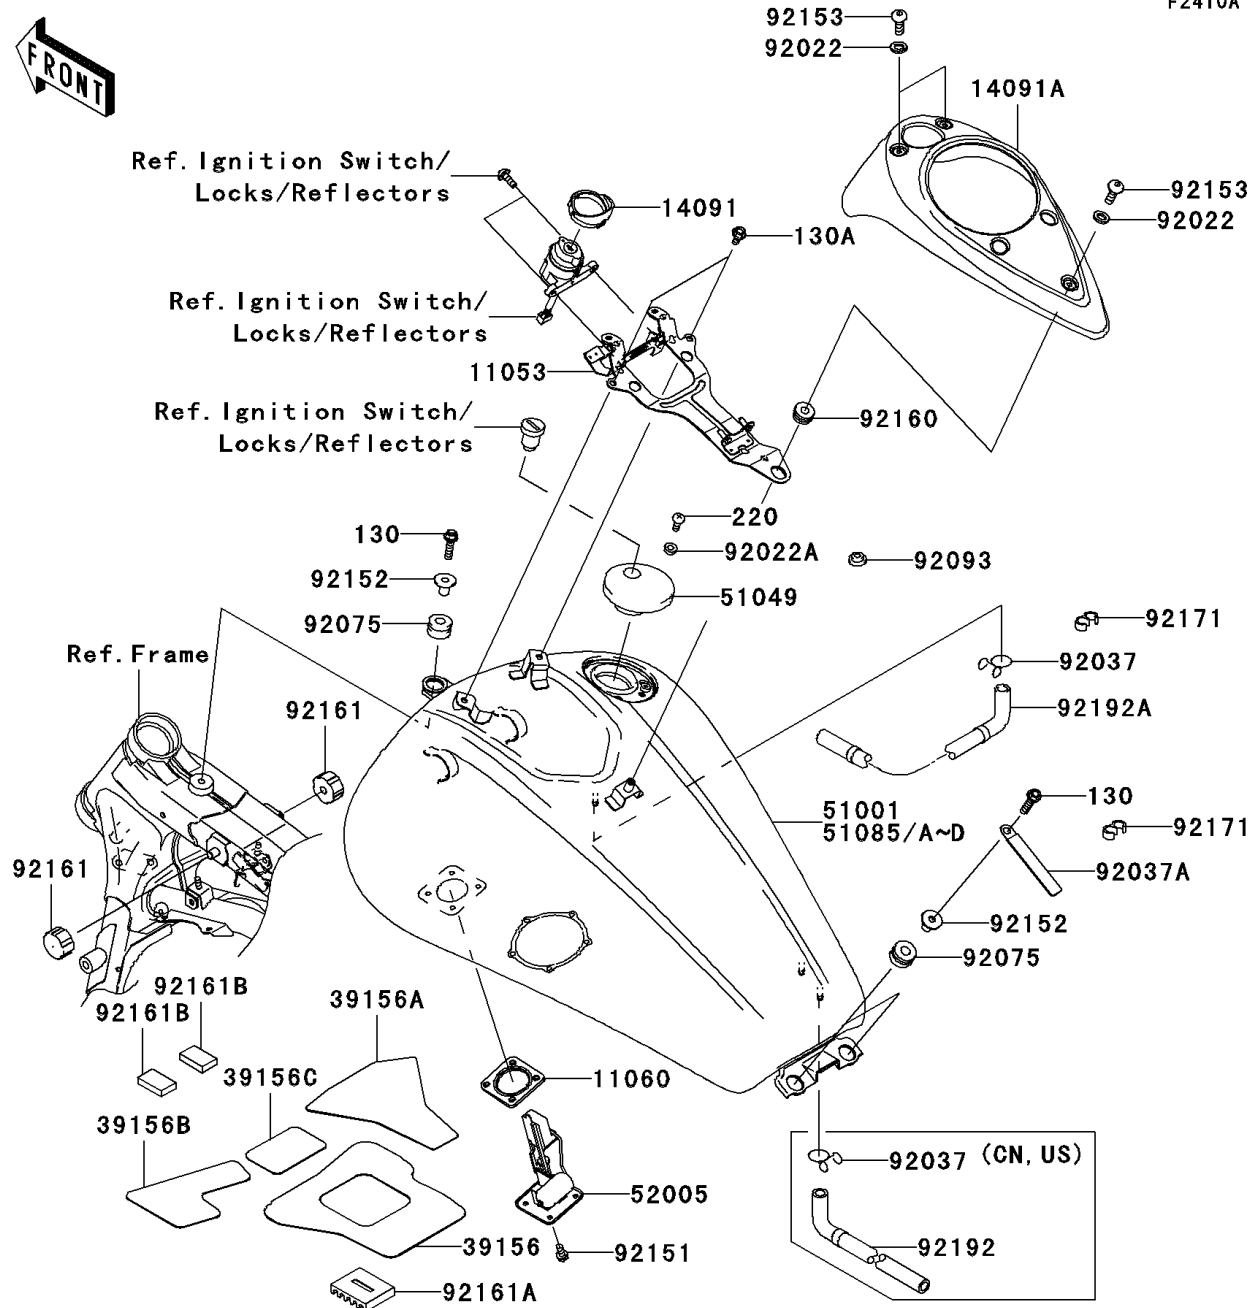

2008 Vulcan® 1600 Nomad™ PARTS DIAGRAM

Fuel Tank(D8F/D8FA)

F2410A

WOD

WD

(51085/A)	Red/Black
(51085B/C)	Blue/Silver
(51085D)	Black

2008 Vulcan® 1600 Nomad™ PARTS LIST

Fuel Tank(D8F/D8FA)

ITEM NAME	PART NUMBER	QUANTITY
BRACKET,METER COVER (Ref # 11053)	11053-0275	1
GASKET,FUEL GAUGE (Ref # 11060)	11060-1952	1
COVER,IGNITION SWITCH (Ref # 14091)	14091-0088	1
COVER,METER (Ref # 14091A)	14091-0091	1
PAD,FUEL TANK,CNT,RR (Ref # 39156)	39156-0019	1
PAD,FUEL TANK,RH (Ref # 39156A)	39156-0020	1
PAD,FUEL TANK,LH (Ref # 39156B)	39156-0021	1
PAD,FUEL TANK,CNT,FR (Ref # 39156C)	39156-0022	1
CAP-TANK,FUEL (Ref # 51049)	51049-0003	1
GAUGE,FUEL (Ref # 52005)	52005-0004	1
BOLT-FLANGED,8X30 (Ref # 130)	130H0830	1
BOLT-FLANGED,6X14 (Ref # 130A)	130J0614	1
SCREW-PAN-CROS,5X10 (Ref # 220)	220D0510	1
WASHER,6.2X11X1.5 (Ref # 92022)	92022-183	1
WASHER,5.1X10X1.0 (Ref # 92022A)	92022-1977	1
CLAMP,TUBE (Ref # 92037)	92037-147	3
CLAMP,HARNES,L=100 (Ref # 92037A)	92037-1636	1
DAMPER (Ref # 92075)	92075-1736	1
SEAL,FUEL TANK CAP (Ref # 92093)	92093-1030	1
BOLT,5X12 (Ref # 92151)	92151-1599	1
COLLAR (Ref # 92152)	92152-0626	1
BOLT,SOCKET,6X10 (Ref # 92153)	92153-1096	1
DAMPER (Ref # 92160)	92160-1162	1
DAMPER,FUEL TANK (Ref # 92161)	92161-0293	1
DAMPER (Ref # 92161A)	92161-0562	1
DAMPER (Ref # 92161B)	92161-0563	1
CLAMP (Ref # 92171)	92171-1184	1
TUBE,DRAIN (Ref # 92192A)	92192-0038	1
TANK-COMP-FUEL,M.BLACK (Ref # 51001)	51001-0211-17K	1

2008 Vulcan® 1600 Nomad™ PARTS LIST

Fuel Tank(D8F/D8FA)

ITEM NAME	PART NUMBER	QUANTITY
TANK-COMP-FUEL,M.BLACK (Ref # 51085D)	51085-5292-17K	1
TUBE,BREATHING (Ref # 92192)	92192-0024	1