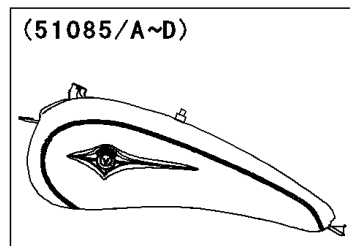

2008 Vulcan® 1600 Nomad™ PARTS DIAGRAM

Fuel Tank(D8F/D8FA)

F2410A

WOD

WD

(51085/A)	Red/Black
(51085B/C)	Blue/Silver
(51085D)	Black

2008 Vulcan® 1600 Nomad™ PARTS LIST

Fuel Tank(D8F/D8FA)

ITEM NAME	PART NUMBER	QUANTITY
BRACKET,METER COVER (Ref # 11053)	11053-0275	1
GASKET,FUEL GAUGE (Ref # 11060)	11060-1952	1
COVER,IGNITION SWITCH (Ref # 14091)	14091-0088	1
COVER,METER (Ref # 14091A)	14091-0091	1
PAD,FUEL TANK,CNT,RR (Ref # 39156)	39156-0019	1
PAD,FUEL TANK,RH (Ref # 39156A)	39156-0020	1
PAD,FUEL TANK,LH (Ref # 39156B)	39156-0021	1
PAD,FUEL TANK,CNT,FR (Ref # 39156C)	39156-0022	1
CAP-TANK,FUEL (Ref # 51049)	51049-0003	1
GAUGE,FUEL (Ref # 52005)	52005-0004	1
BOLT-FLANGED,8X30 (Ref # 130)	130H0830	1
BOLT-FLANGED,6X14 (Ref # 130A)	130J0614	1
SCREW-PAN-CROS,5X10 (Ref # 220)	220D0510	1
WASHER,6.2X11X1.5 (Ref # 92022)	92022-183	1
WASHER,5.1X10X1.0 (Ref # 92022A)	92022-1977	1
CLAMP,TUBE (Ref # 92037)	92037-147	3
CLAMP,HARNES,L=100 (Ref # 92037A)	92037-1636	1
DAMPER (Ref # 92075)	92075-1736	1
SEAL,FUEL TANK CAP (Ref # 92093)	92093-1030	1
BOLT,5X12 (Ref # 92151)	92151-1599	1
COLLAR (Ref # 92152)	92152-0626	1
BOLT,SOCKET,6X10 (Ref # 92153)	92153-1096	1
DAMPER (Ref # 92160)	92160-1162	1
DAMPER,FUEL TANK (Ref # 92161)	92161-0293	1
DAMPER (Ref # 92161A)	92161-0562	1
DAMPER (Ref # 92161B)	92161-0563	1
CLAMP (Ref # 92171)	92171-1184	1
TUBE,DRAIN (Ref # 92192A)	92192-0038	1
TANK-COMP-FUEL,M.BLACK (Ref # 51001)	51001-0211-17K	1