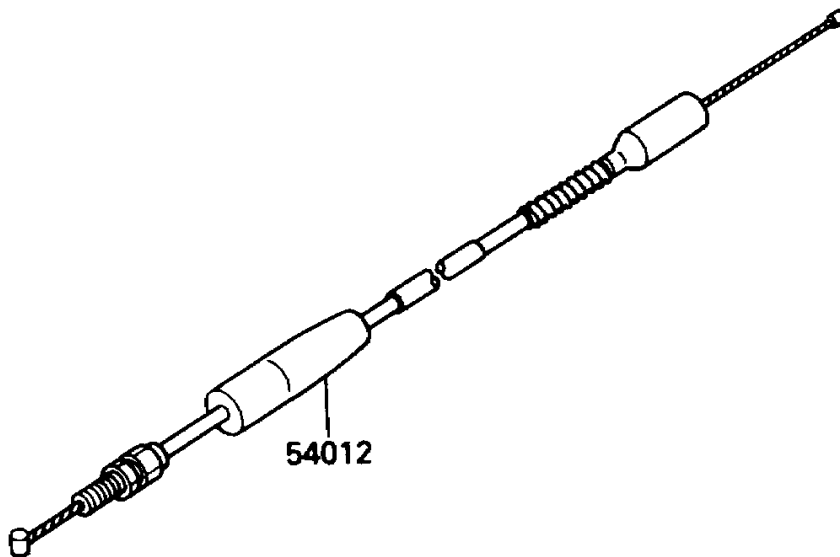

1988 KX80 PARTS DIAGRAM

Cables

F2540-0285

1988 KX80 PARTS LIST

Cables

ITEM NAME	PART NUMBER	QUANTITY
CABLE-CLUTCH (Ref # 54011)	54011-1232	1
CABLE-THROTTLE (Ref # 54012)	54012-1317	1