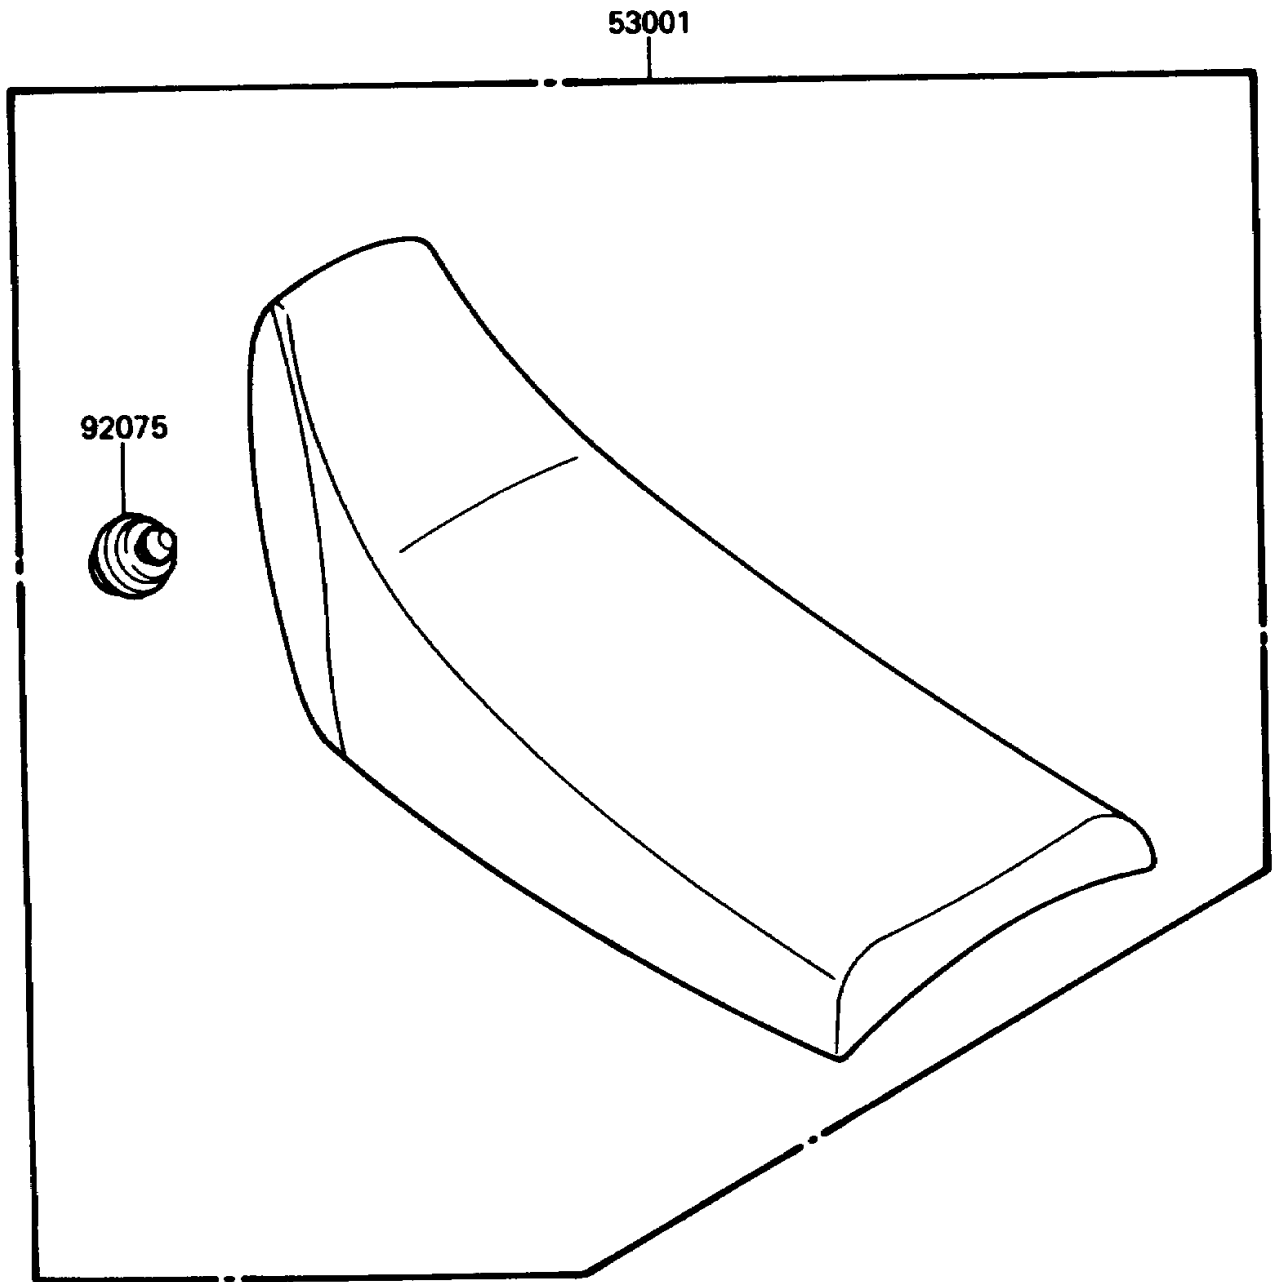

1988 KX80 PARTS DIAGRAM

Seat

F2510-0347

1988 KX80 PARTS LIST

Seat

ITEM NAME	PART NUMBER	QUANTITY
SEAT-ASSY (Ref # 53001)	53001-1523	1
DAMPER,SEAT (Ref # 92075)	92075-1800	1