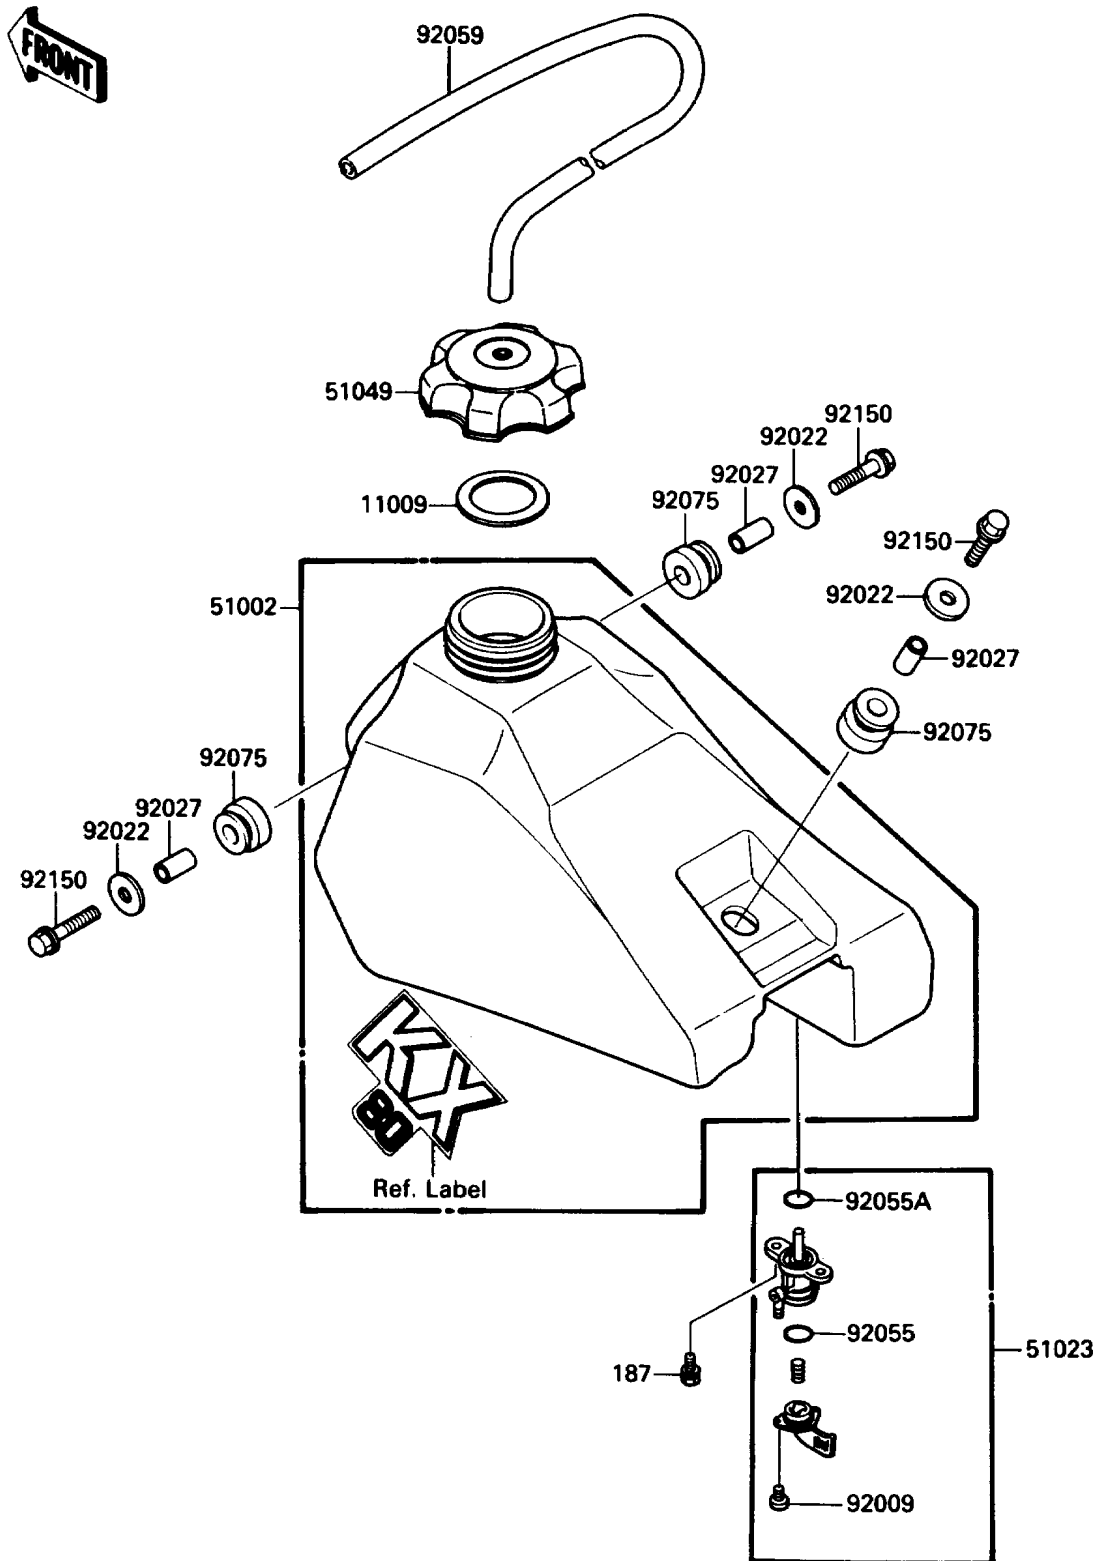

1988 KX80 PARTS DIAGRAM

Fuel Tank

F2410-0368

1988 KX80 PARTS LIST

Fuel Tank

ITEM NAME	PART NUMBER	QUANTITY
GASKET,FUEL TANK CAP (Ref # 11009)	11009-1622	1
TANK-COMP-FUEL,L.GREEN (Ref # 51002)	51002-5351-6W	1
TAP-ASSY,FUEL (Ref # 51023)	51023-1115	1
CAP-TANK,FUEL (Ref # 51049)	51049-1089	1
SCREW,3X8 (Ref # 92009)	92009-1386	2
WASHER,6.5X24X2 (Ref # 92022)	92022-1690	3
COLLAR,6.8X10X17 (Ref # 92027)	92027-1833	3
RING-O,FUEL TAP LEVER (Ref # 92055)	92055-1299	1
RING-O,FUEL TAP PACKING (Ref # 92055A)	92055-1300	1
TUBE,5X9X350 (Ref # 92059)	92059-1265	1
DAMPER (Ref # 92075)	92075-1660	3
BOLT,FLANGED,6X27 (Ref # 92150)	92150-1124	3
BOLT-UPSET-WSP (Ref # 187)	187B0616	2