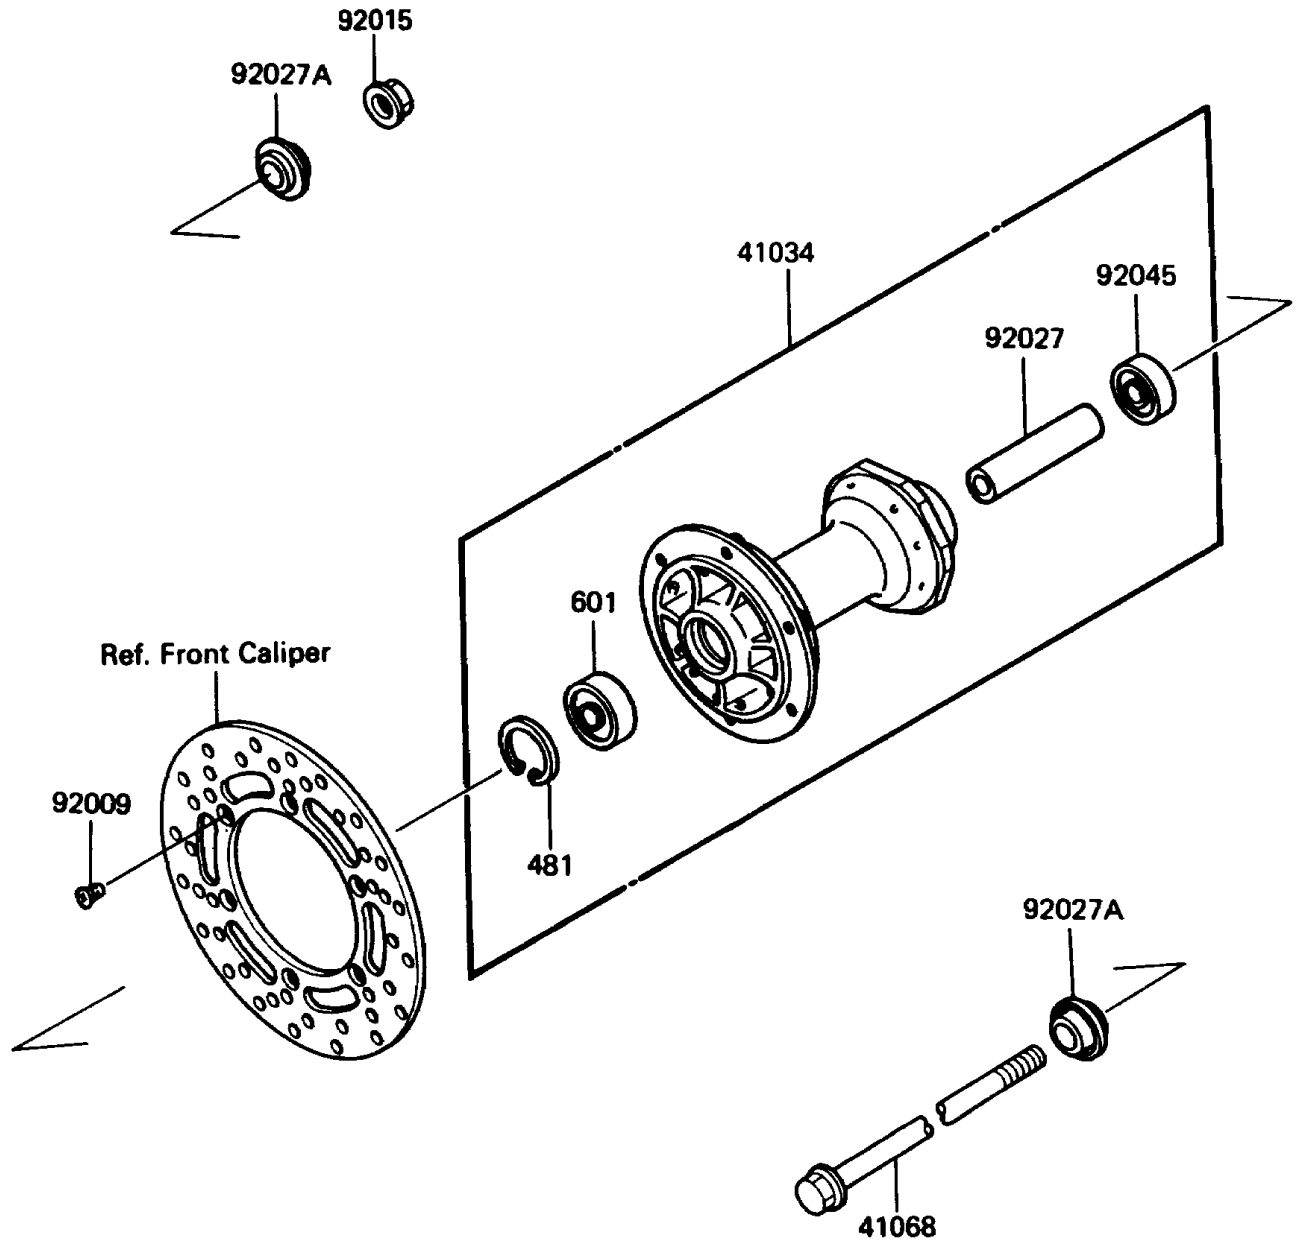

1988 KX80 PARTS DIAGRAM

Front Hub

F2230-0163

1988 KX80 PARTS LIST

Front Hub

ITEM NAME	PART NUMBER	QUANTITY
DRUM-ASSY,FRONT BRAKE (Ref # 41034)	41034-1166	1
AXLE,FR (Ref # 41068)	41068-1200	1
SCREW,6X10 (Ref # 92009)	92009-1375	6
NUT,FLANGED,12MM (Ref # 92015)	92015-1156	1
COLLAR,L=81 (Ref # 92027)	92027-1925	1
COLLAR,L=6 (Ref # 92027A)	92027-1926	2
BEARING-BALL,TMB201LLUC3/2A (Ref # 92045)	92045-1062	1
CIRCLIP-TYPE-C,37MM (Ref # 481)	481J3700	1
BEARING-BALL,#6201UUC3 (Ref # 601)	601B6301UU	1