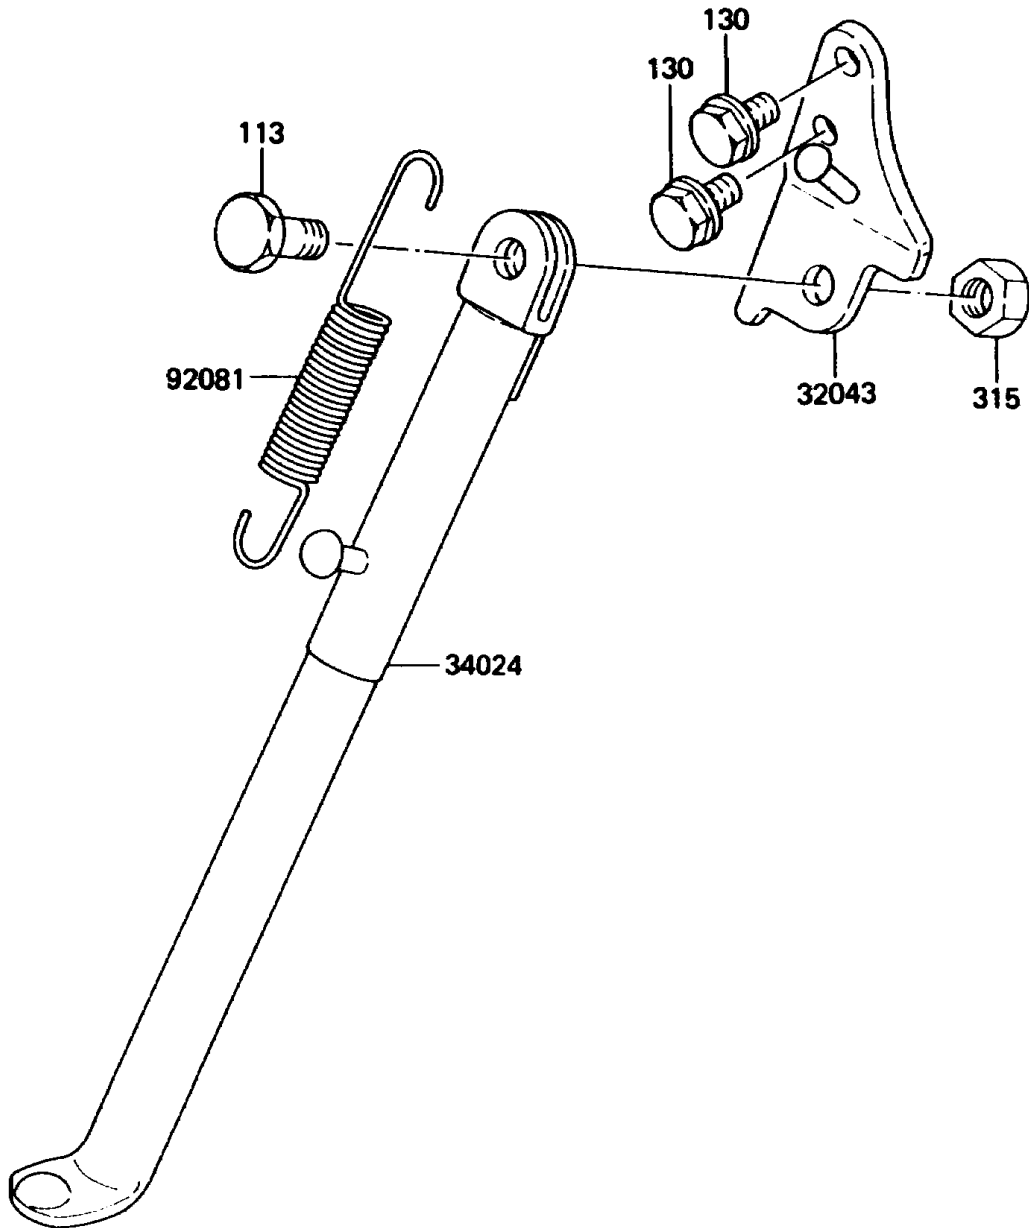

# 1988 KX80 PARTS DIAGRAM

Stand(s)

F2190-0186

# 1988 KX80 PARTS LIST

Stand(s)

ITEM NAME	PART NUMBER	QUANTITY
BRACKET-STAND,SIDE (Ref # 32043)	32043-1318	1
STAND-SIDE (Ref # 34024)	34024-1241	1
SPRING,STAND (Ref # 92081)	34025-005	1
BOLT-SMALL-FINE,10X25 (Ref # 113)	113B1025	1
BOLT-FLANGED,8X12 (Ref # 130)	130G0812	2
NUT-HEX-FINE,10MM,BLACK (Ref # 315)	315C1000	1