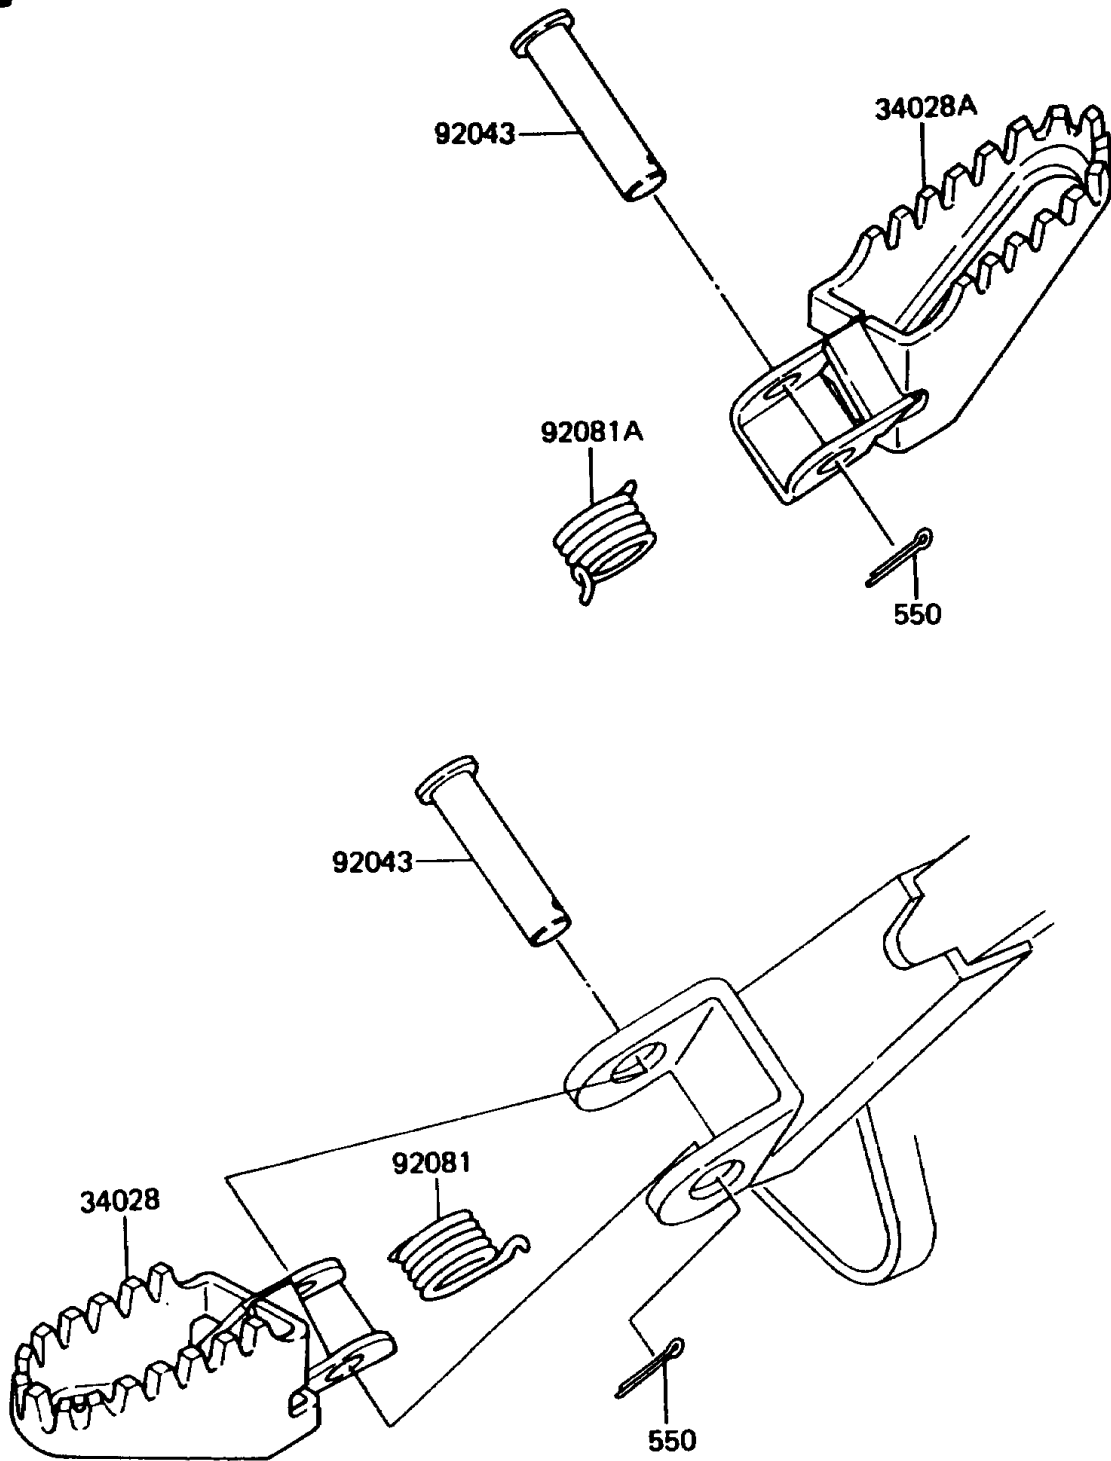

1988 KX80 PARTS DIAGRAM

Footrests

F2160-0141

1988 KX80 PARTS LIST

Footrests

| ITEM NAME | PART NUMBER | QUANTITY |
|-----------------------------------|-------------|----------|
| STEP,LH (Ref # 34028) | 34028-1252 | 1 |
| STEP,RH (Ref # 34028A) | 34028-1253 | 1 |
| PIN,8X32 (Ref # 92043) | 92043-1143 | 2 |
| SPRING,FOOTREST,LH (Ref # 92081) | 92081-1491 | 1 |
| SPRING,FOOTREST,RH (Ref # 92081A) | 92081-1543 | 1 |
| PIN-COTTER,2.5X15 (Ref # 550) | 550D2515 | 2 |