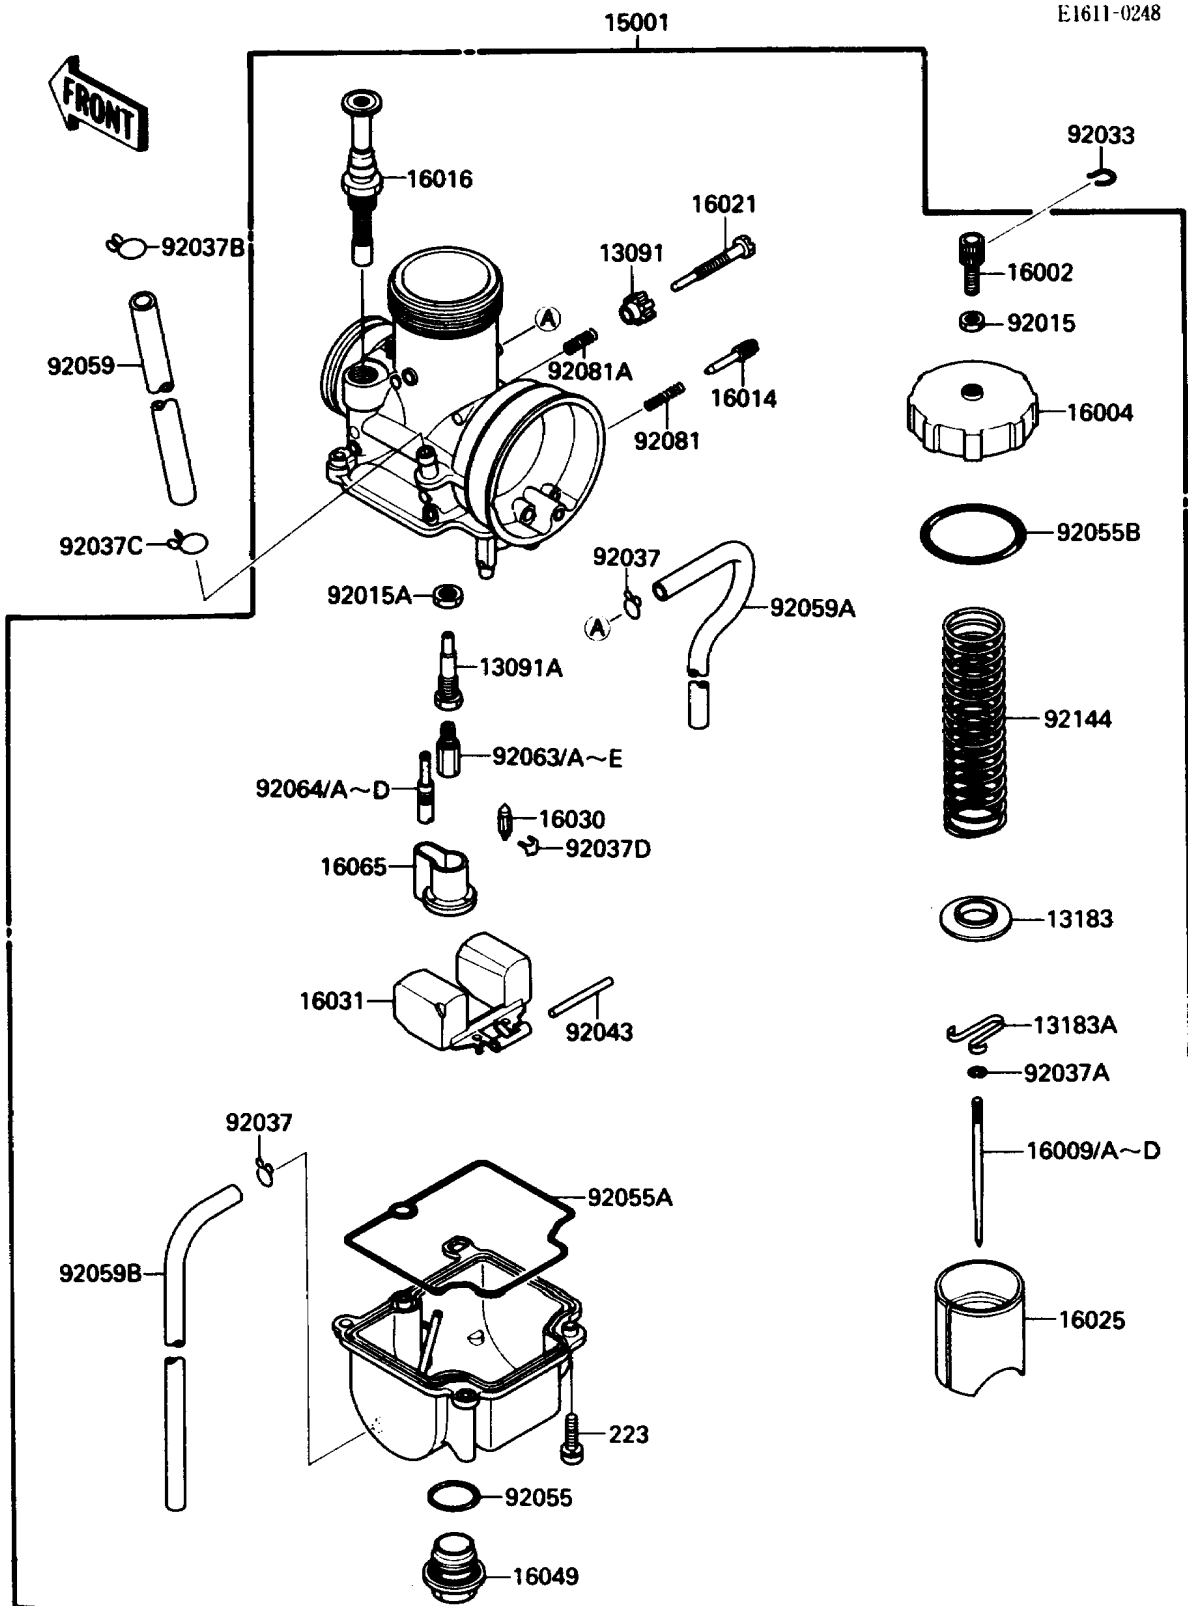

1988 KX80 PARTS DIAGRAM

Carburetor

1988 KX80 PARTS LIST

Carburetor

ITEM NAME	PART NUMBER	QUANTITY
HOLDER,STOP SCREW (Ref # 13091)	13091-1492	1
HOLDER,NEEDLE JET (Ref # 13091A)	13091-1552	1
PLATE (Ref # 13183)	13183-1162	1
PLATE,THROTTLE (Ref # 13183A)	13183-1250	1
CARBURETOR-ASSY (Ref # 15001)	15001-1441	1
ADJUSTER-CABLE (Ref # 16002)	16002-1056	1
CAP-CHAMBER,MIXING (Ref # 16004)	16004-1059	1
NEEDLE-JET,F3045F (Ref # 16009)	16009-1393	1
NEEDLE-JET,F3043H (Ref # 16009A)	16009-1380	1
NEEDLE-JET,F3044H (Ref # 16009B)	16009-1381	1
NEEDLE-JET,F3046H (Ref # 16009C)	16009-1382	1
NEEDLE-JET,F3047H (Ref # 16009D)	16009-1389	1
SCREW-PILOT AIR (Ref # 16014)	16014-1033	1
PLUNGER,STARTER (Ref # 16016)	16016-1028	1
SCREW-THROTTLE STOP (Ref # 16021)	16021-1121	1
VALVE-THROTTLE,CA5.0 (Ref # 16025)	16025-1147	1
VALVE-FLOAT (Ref # 16030)	16030-1064	1
FLOAT (Ref # 16031)	16031-1065	1
COVER-MAIN JET (Ref # 16049)	16049-1051	1
HOLDER-CARBURETOR (Ref # 16065)	16065-1162	1
NUT,CABLE ADJUST LOCK (Ref # 92015)	92015-1574	1
NUT (Ref # 92015A)	92015-1674	1
RING-SNAP (Ref # 92033)	92036-018	1
CLAMP,TUBE (Ref # 92037)	92037-1396	2
CLAMP,JET NEEDLE (Ref # 92037A)	92037-1401	1
CLAMP,TUBE (Ref # 92037B)	92037-147	1
CLAMP (Ref # 92037C)	92037-1712	1
CLAMP,FLOAT (Ref # 92037D)	92037-1991	1
PIN,FLOAT (Ref # 92043)	92043-1207	1