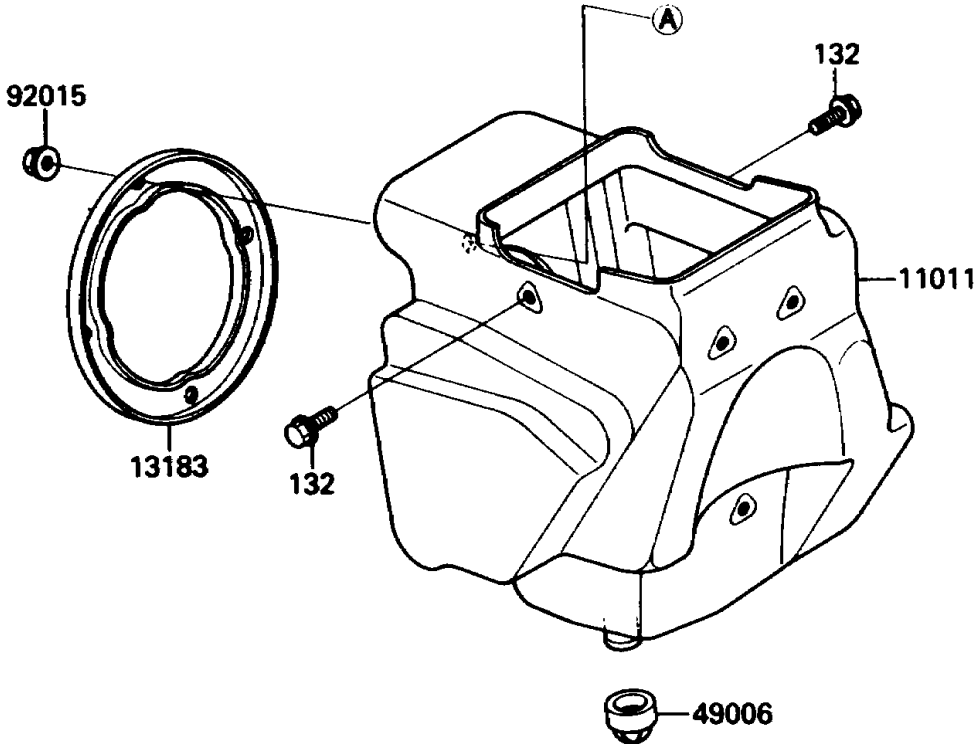

1988 KX80 PARTS DIAGRAM

Air Cleaner

E1130-0247

1988 KX80 PARTS LIST

Air Cleaner

ITEM NAME	PART NUMBER	QUANTITY
CASE-AIR FILTER (Ref # 11011)	11011-1267	1
ELEMENT-AIR FILTER (Ref # 11013)	11013-1129	1
HOLDER,ELEMENT (Ref # 13091)	13091-1393	1
HOLDER,ELEMENT (Ref # 13091A)	13091-1519	1
PLATE,AIR FILTER DUCT (Ref # 13183)	13183-1237	1
DUCT,AIR FILTER (Ref # 14073)	14073-1333	1
BOOT,AIR FILTER (Ref # 49006)	49006-1156	1
BOLT,WING (Ref # 92002)	92002-1599	1
NUT,FLANGED,5MM (Ref # 92015)	92015-1259	4
WASHER,PLAIN,6MM (Ref # 92022)	92022-284	1
CLAMP (Ref # 92037)	92037-1637	1
BOLT-FLANGED-SMALL (Ref # 132)	132G0610	3