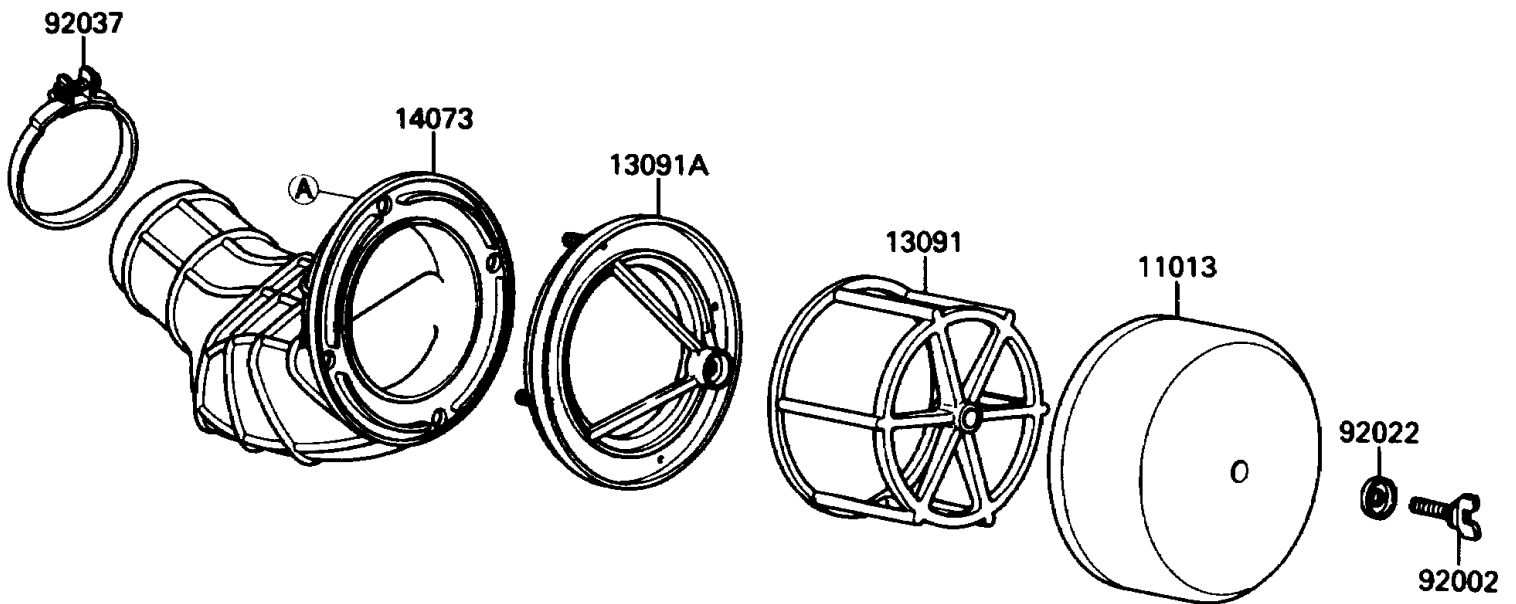

1988 KX80 PARTS DIAGRAM

Air Cleaner

E1130-0247

1988 KX80 PARTS LIST

Air Cleaner

ITEM NAME	PART NUMBER	QUANTITY
CASE-AIR FILTER (Ref # 11011)	11011-1267	1
ELEMENT-AIR FILTER (Ref # 11013)	11013-1129	1
HOLDER,ELEMENT (Ref # 13091)	13091-1393	1
HOLDER,ELEMENT (Ref # 13091A)	13091-1519	1
PLATE,AIR FILTER DUCT (Ref # 13183)	13183-1237	1
DUCT,AIR FILTER (Ref # 14073)	14073-1333	1
BOOT,AIR FILTER (Ref # 49006)	49006-1156	1
BOLT,WING (Ref # 92002)	92002-1599	1
NUT,FLANGED,5MM (Ref # 92015)	92015-1259	4
WASHER,PLAIN,6MM (Ref # 92022)	92022-284	1
CLAMP (Ref # 92037)	92037-1637	1
BOLT-FLANGED-SMALL (Ref # 132)	132G0610	3