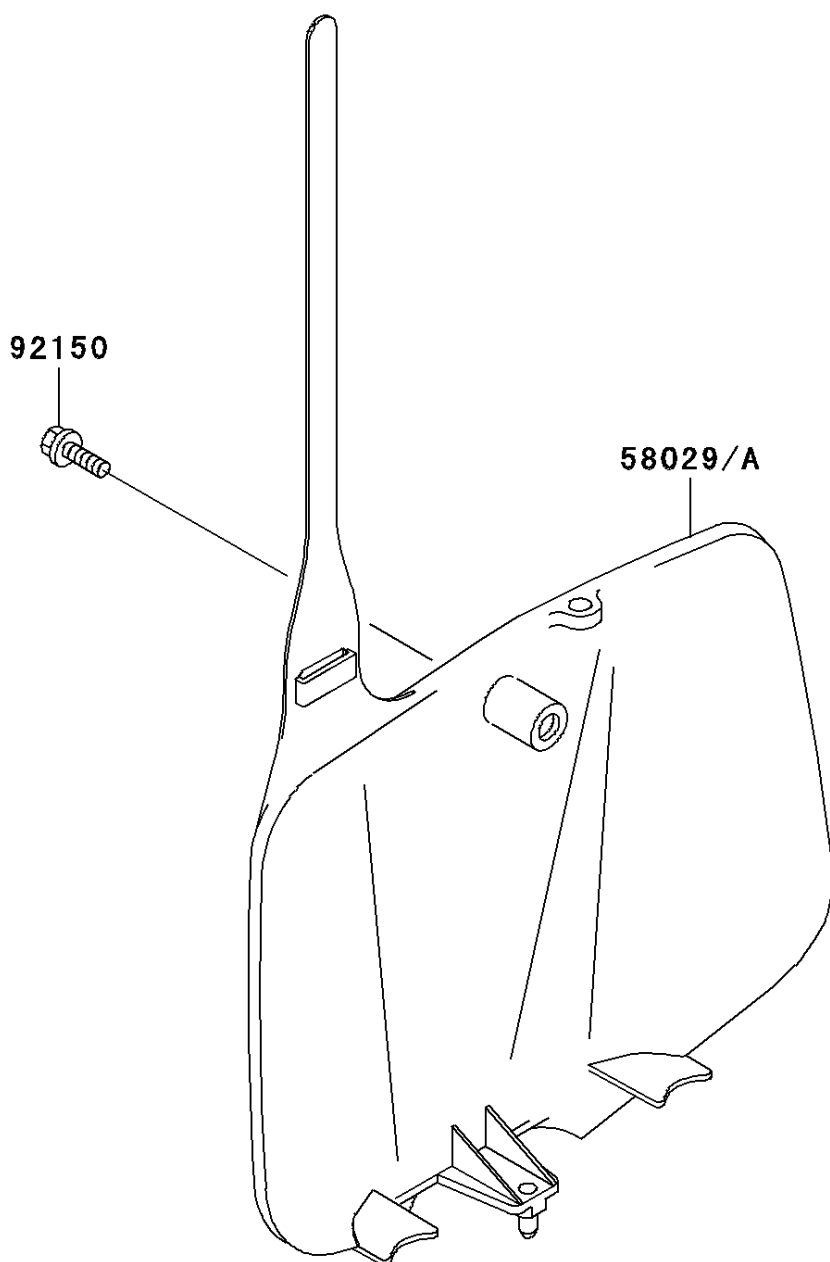

2003 KX65 PARTS DIAGRAM

Accessory

F2910

2003 KX65 PARTS LIST

Accessory

ITEM NAME	PART NUMBER	QUANTITY
PLATE-NUMBER,S.WHITE (Ref # 58029)	58029-1087-266	1
BOLT,6X14 (Ref # 92150)	92150-1340	1