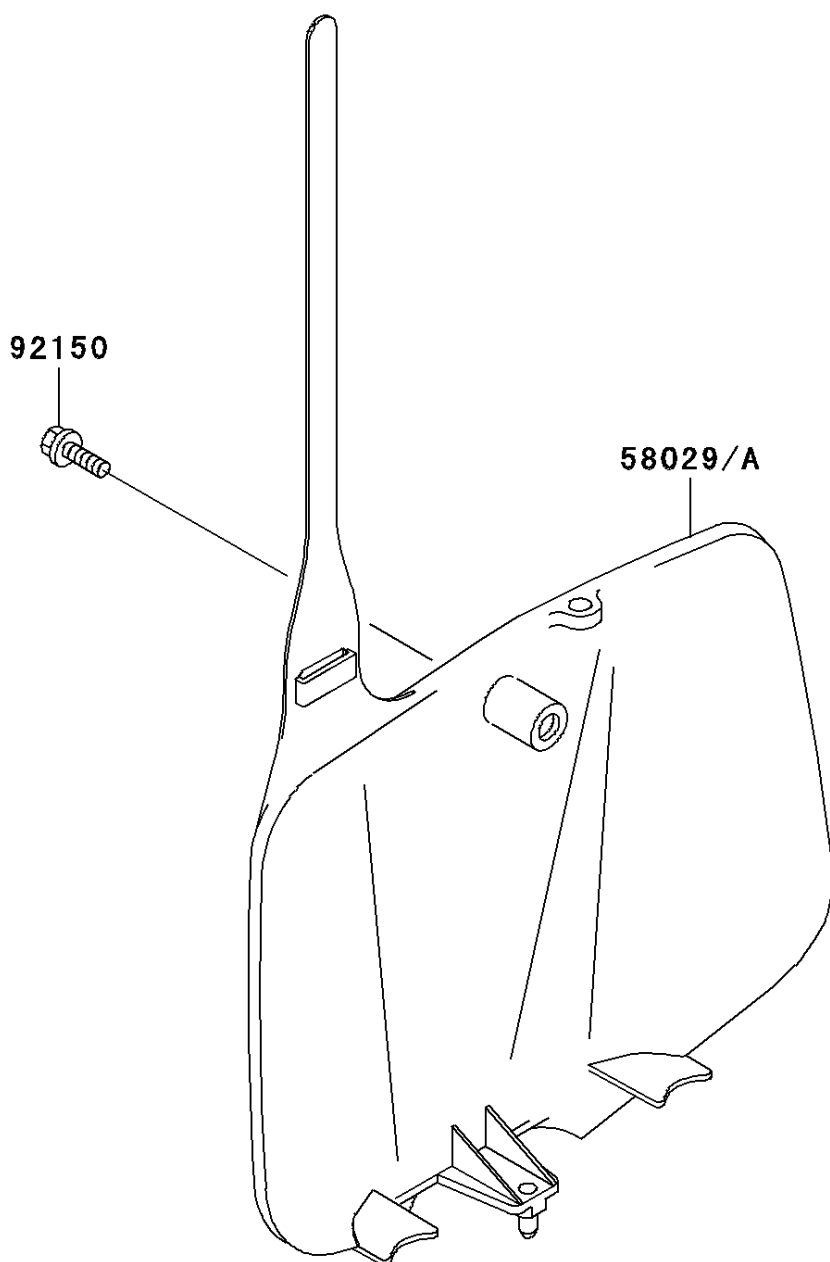

2001 KX65 PARTS DIAGRAM

Accessory

F2910

2001 KX65 PARTS LIST

Accessory

ITEM NAME	PART NUMBER	QUANTITY
PLATE-NUMBER,P.WHITE (Ref # 58029A)	58029-1087-6F	1
BOLT,6X14 (Ref # 92150)	92150-1340	1