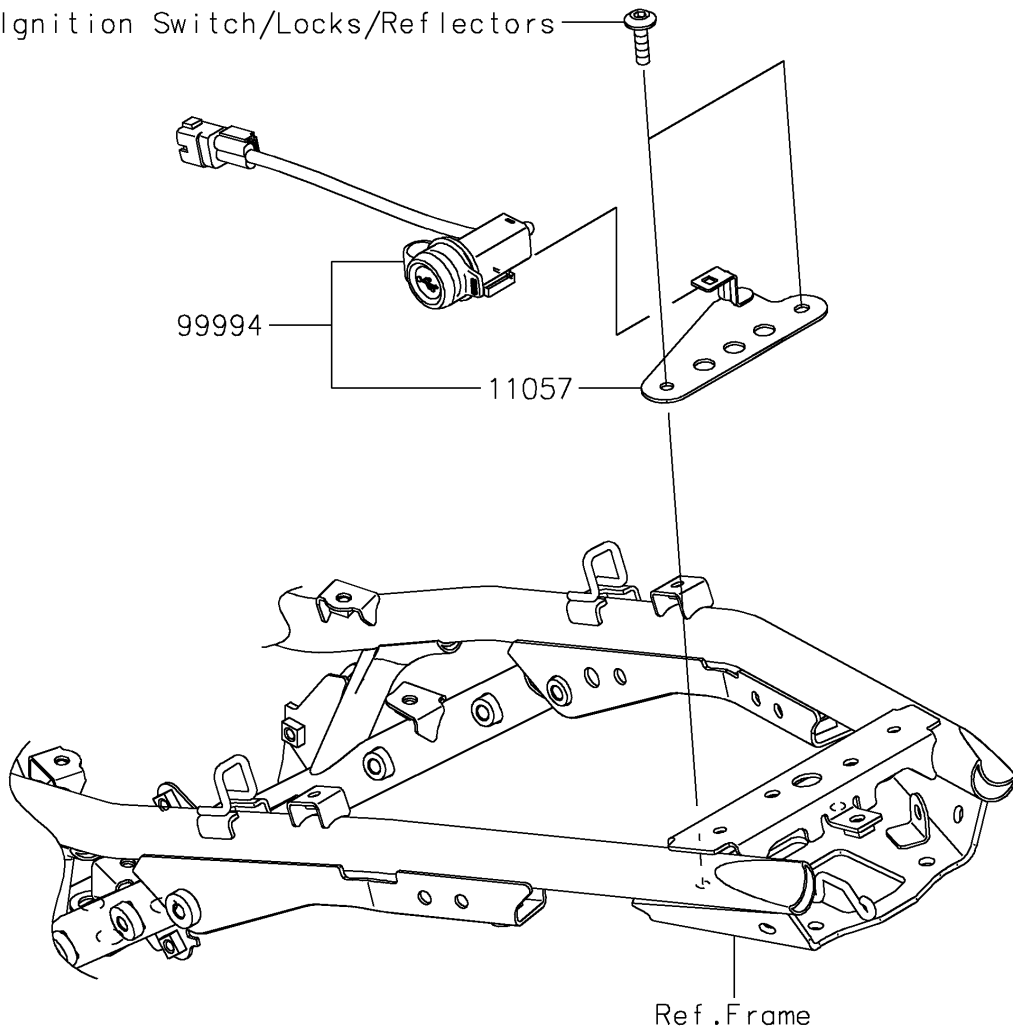

# 2022 Z650RS ABS PARTS DIAGRAM

Accessory(USB)

F2910F

Ref. Ignition Switch/Locks/Reflectors

## 2022 Z650RS ABS PARTS LIST

Accessory(USB)

ITEM NAME	PART NUMBER	QUANTITY
BRACKET,USB (Ref # 11057)	11057-7161	1
USB (Ref # 99994)	99994-1552	1