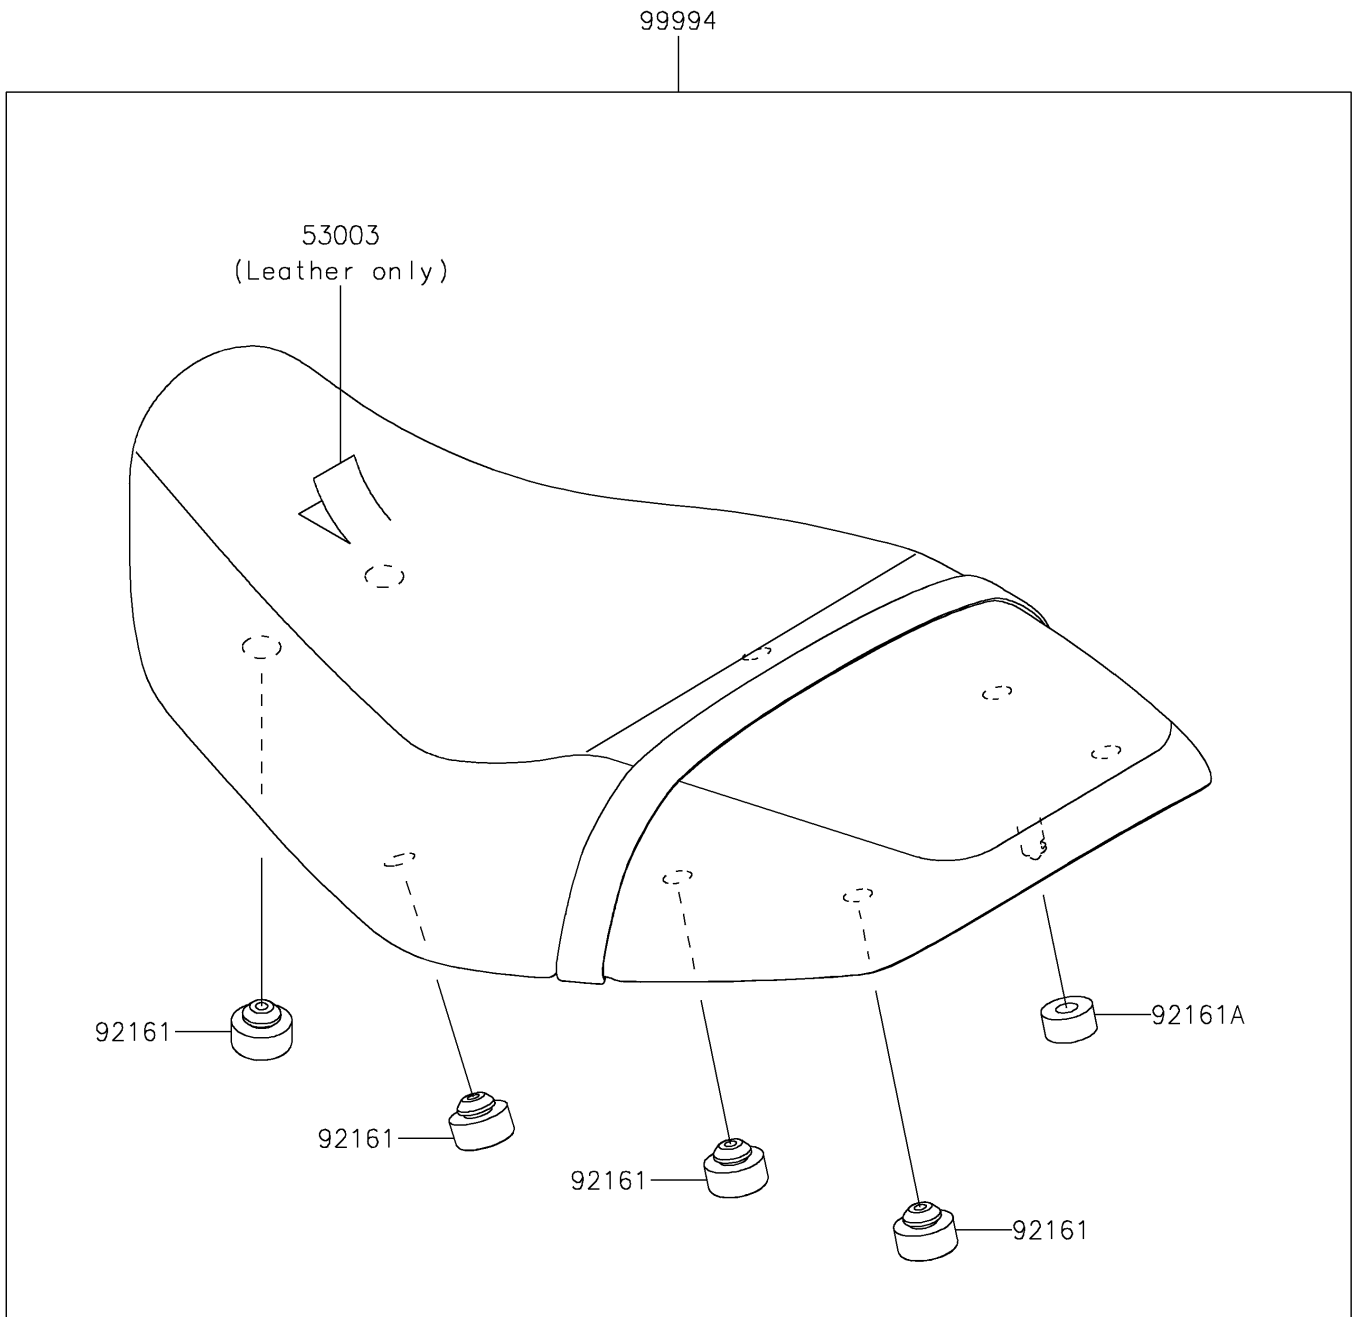

2022 Z650RS ABS PARTS DIAGRAM

Accessory(High Seat)

F2910E

2022 Z650RS ABS PARTS LIST

Accessory(High Seat)

ITEM NAME	PART NUMBER	QUANTITY
LEATHER,BLACK (Ref # 53003)	53003-0550-MA	1
DAMPER,14X30X14.5 (Ref # 92161)	92161-1970	8
DAMPER,11X26X13 (Ref # 92161A)	92161-2457	1
HIGH SEAT,BLACK+BLK (Ref # 99994)	99994-1555-12Y	1