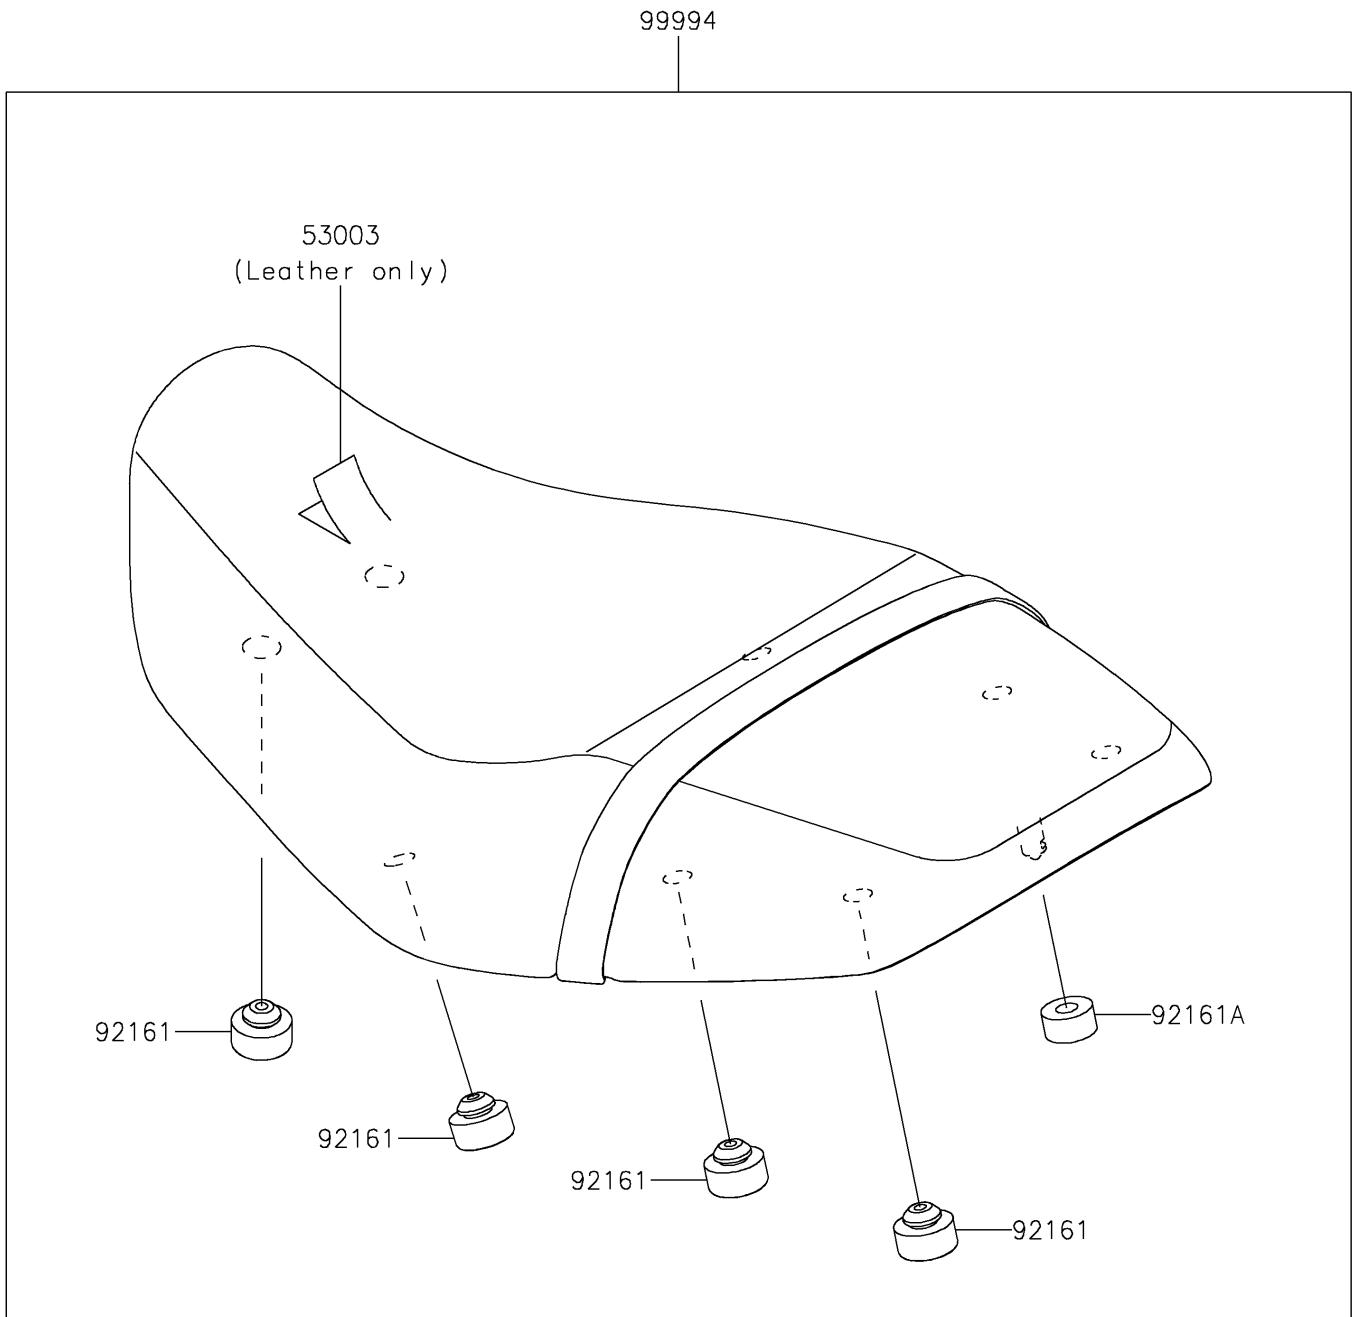

2022 Z650RS ABS

PARTS DIAGRAM

Accessory(High Seat)

F2910E

2022 Z650RS ABS

PARTS LIST

Accessory(High Seat)

ITEM NAME	PART NUMBER	QUANTITY
LEATHER,BLACK (Ref # 53003)	53003-0550-MA	1
DAMPER,14X30X14.5 (Ref # 92161)	92161-1970	8
DAMPER,11X26X13 (Ref # 92161A)	92161-2457	1
HIGH SEAT,BLACK+BLK (Ref # 99994)	99994-1555-12Y	1