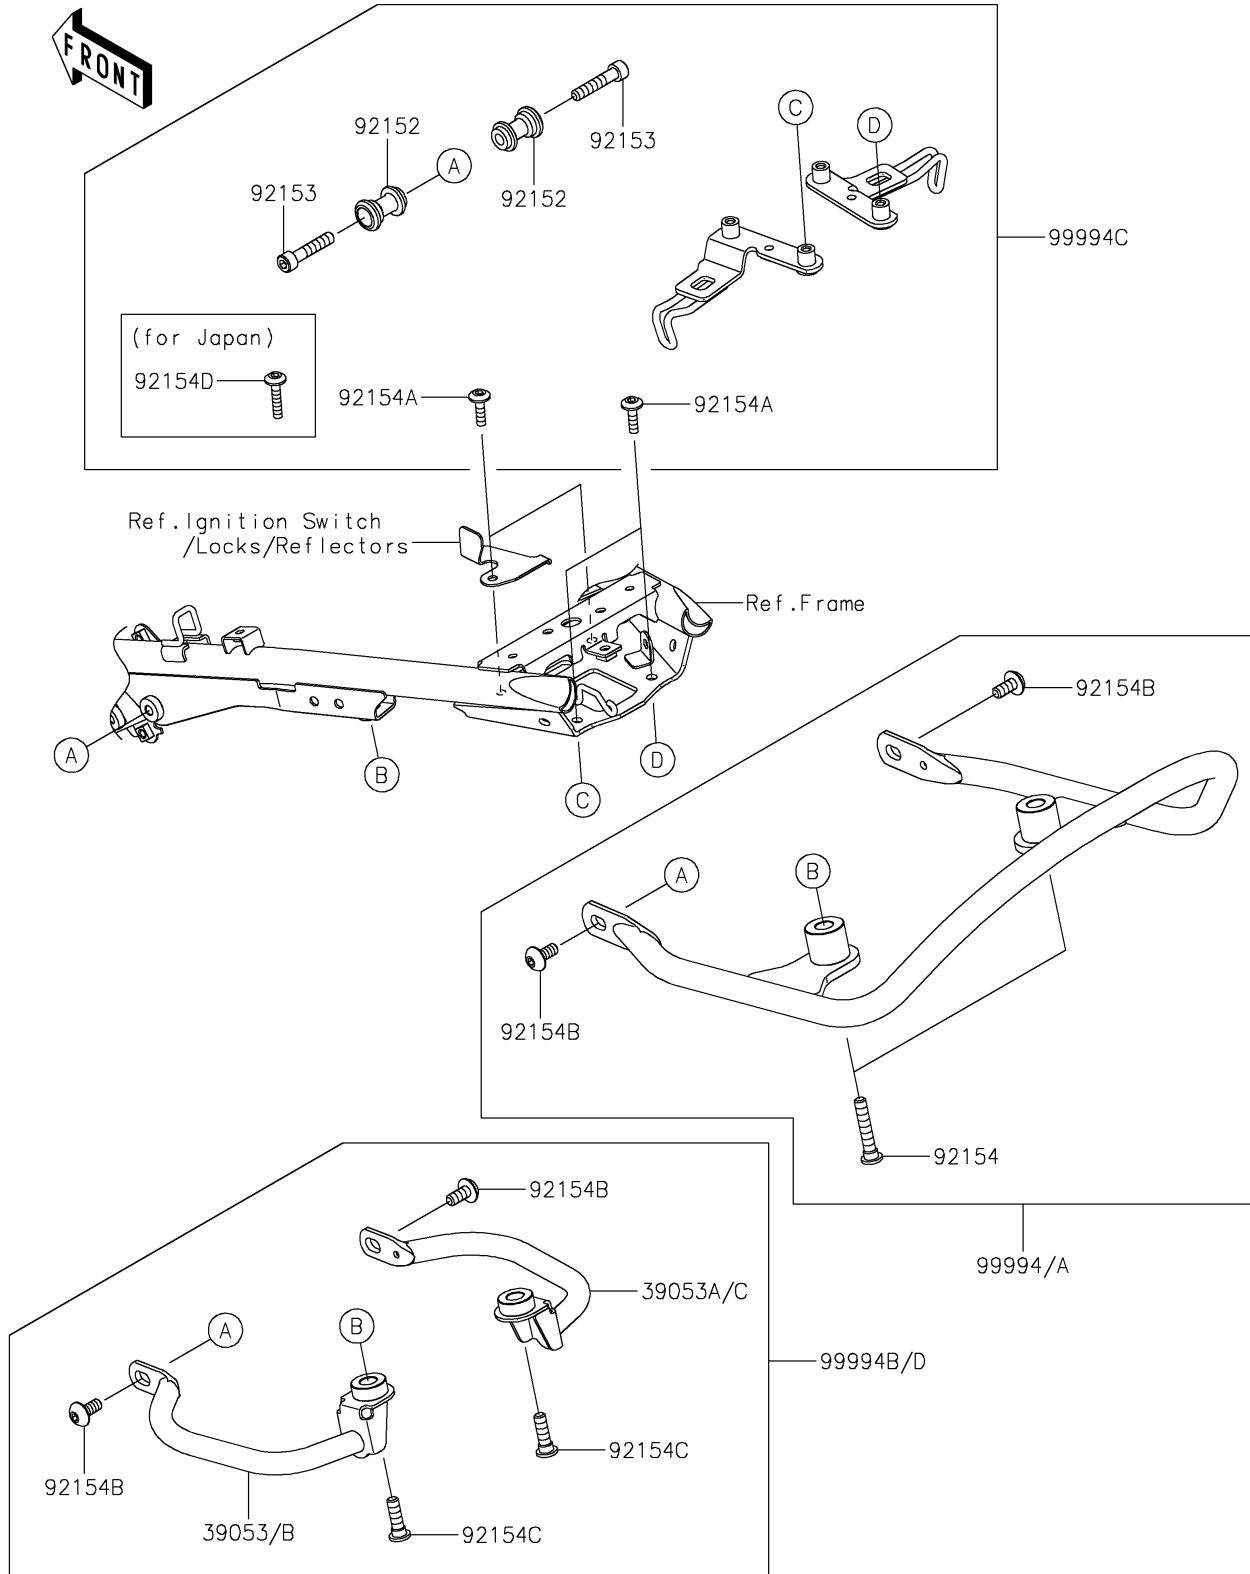

## PARTS DIAGRAM

### Accessory(Grip and Tie Hook)

F2910D

## PARTS LIST

### Accessory(Grip and Tie Hook)

ITEM NAME	PART NUMBER	QUANTITY
GRIP-SIDE,LH,PLATING (Ref # 39053)	39053-0005	1
GRIP-SIDE,RH,PLATING (Ref # 39053A)	39053-0006	1
GRIP-SIDE,LH,BLACK (Ref # 39053B)	39053-0007	1
GRIP-SIDE,RH,BLACK (Ref # 39053C)	39053-0008	1
COLLAR (Ref # 92152)	92152-2403	2
BOLT,SOCKET,8X40 (Ref # 92153)	92153-0517	2
BOLT,SOCKET,8X40 (Ref # 92154)	92154-0544	2
BOLT,SOCKET,6X22 (Ref # 92154A)	92154-2234	4
BOLT,SOCKET,8X18 (Ref # 92154B)	92154-2239	2
BOLT,SOCKET,8X28 (Ref # 92154C)	92154-2334	2
BOLT,SOCKET,6X30 (Ref # 92154D)	92154-4326	2
GRAB BAR(PLATING) (Ref # 99994)	99994-1544	1
GRAB BAR(BLACK) (Ref # 99994A)	99994-1545	1
SIDE GRIP(PLATING) (Ref # 99994B)	99994-1546	1
HOOK FOR BAGGAGE (Ref # 99994C)	99994-1554	1
SIDE GRIP(BLACK) (Ref # 99994D)	99994-1556	1