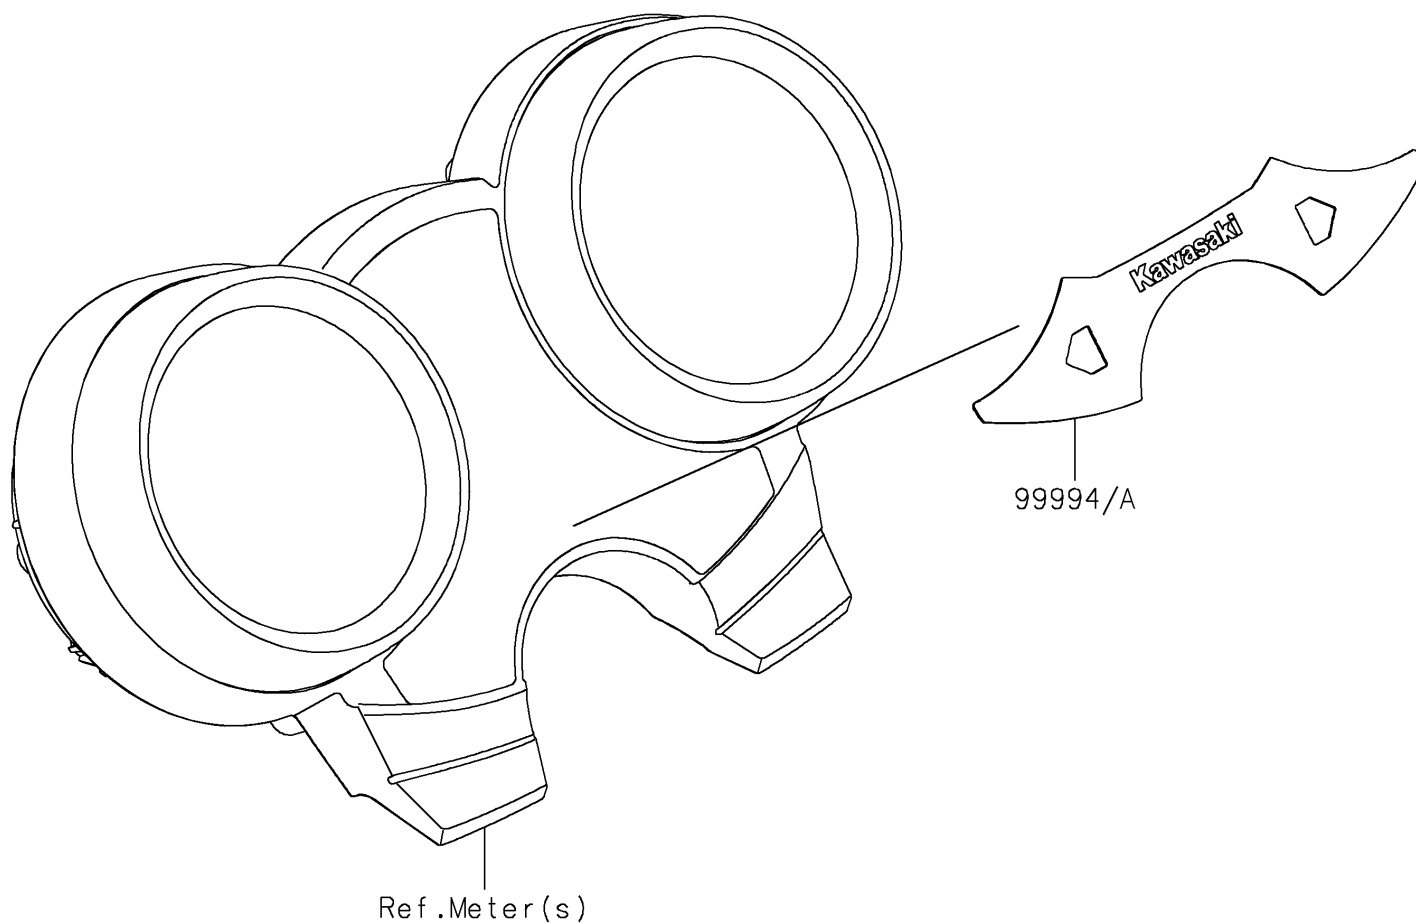

## PARTS DIAGRAM

Accessory(Indicator Cover)

F2910A

## PARTS LIST

### Accessory(Indicator Cover)

ITEM NAME	PART NUMBER	QUANTITY
KIT-ACC,INDICATOR COVER,SILVER (Ref # 99994)	99994-1016	1
INDICATOR COVER,BLACK (Ref # 99994A)	99994-1220	1