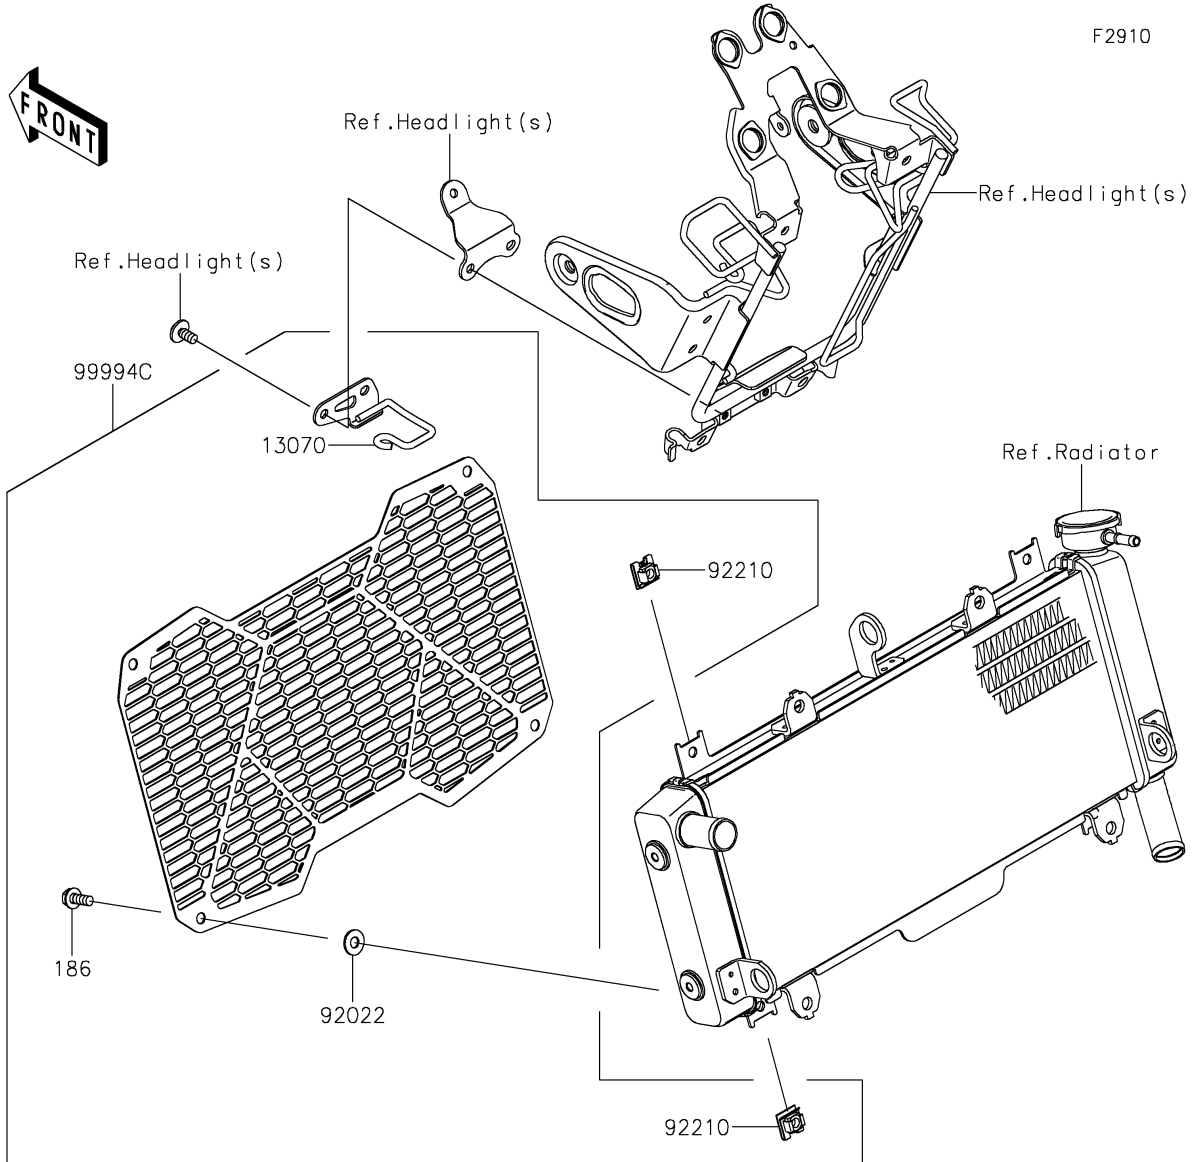

2022 Z650RS ABS PARTS DIAGRAM

Accessory(Radiator Screen and Cap)

2022 Z650RS ABS PARTS LIST

Accessory(Radiator Screen and Cap)

ITEM NAME	PART NUMBER	QUANTITY
-----------	-------------	----------