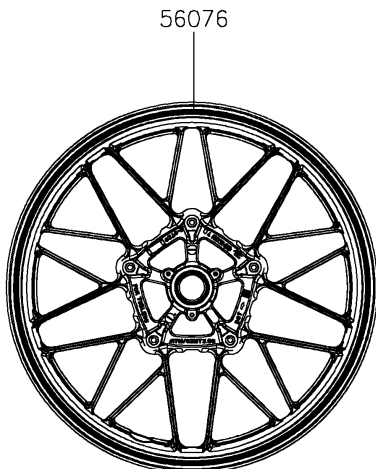

2022 Z650RS ABS PARTS DIAGRAM

Decals(Gray)(MNFAN/MNFAL)

F2861A

Ref. Side Covers/Chain Cover

Ref. Engine Cover(s)

Ref. Engine Cover(s)

Ref. Front Wheel

Ref. Rear Wheel/Chain

2022 Z650RS ABS PARTS LIST

Decals(Gray)(MNFAN/MNFAL)

ITEM NAME	PART NUMBER	QUANTITY
MARK,SIDE COVER,Z650RS,3D (Ref # 56054)	56054-2896	2
MARK,ENGINE COVER (Ref # 56054A)	56054-2897	2
PATTERN,WHEEL,BROWN,1409X6 (Ref # 56076)	56076-3769	4
RIM STRIPE APPLICATOR (Ref # 57001)	57001-1752	AR