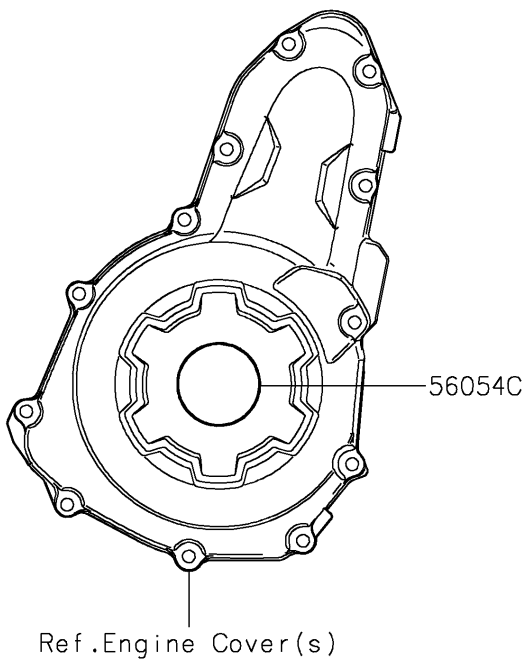

2022 Z650RS ABS PARTS DIAGRAM

Decals(Black)(MNFNN)

F2861

2022 Z650RS ABS PARTS LIST

Decals(Black)(MNFNN)

ITEM NAME	PART NUMBER	QUANTITY
MARK,FUEL TANK,LH,KAWASAKI,3D (Ref # 56054)	56054-2888	1
MARK,FUEL TANK,RH,KAWASAKI,3D (Ref # 56054A)	56054-2889	1
MARK,SIDE COVER,Z650RS,3D (Ref # 56054B)	56054-2896	2
MARK,ENGINE COVER (Ref # 56054C)	56054-2897	2
PATTERN,FUEL TANK,LH (Ref # 56076)	56076-3765	1
PATTERN,FUEL TANK,RH (Ref # 56076A)	56076-3766	1