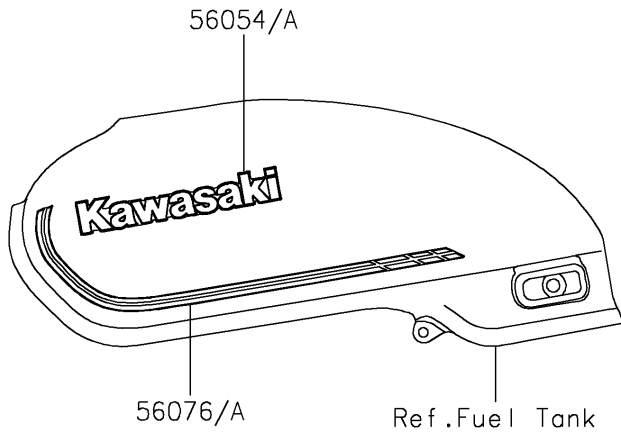

2022 Z650RS ABS PARTS DIAGRAM

Decals(Black)(MNFNN)

F2861

2022 Z650RS ABS PARTS LIST

Decals(Black)(MNFNN)

ITEM NAME	PART NUMBER	QUANTITY
MARK,FUEL TANK,LH,KAWASAKI,3D (Ref # 56054)	56054-2888	1
MARK,FUEL TANK,RH,KAWASAKI,3D (Ref # 56054A)	56054-2889	1
MARK,SIDE COVER,Z650RS,3D (Ref # 56054B)	56054-2896	2
MARK,ENGINE COVER (Ref # 56054C)	56054-2897	2
PATTERN,FUEL TANK,LH (Ref # 56076)	56076-3765	1
PATTERN,FUEL TANK,RH (Ref # 56076A)	56076-3766	1