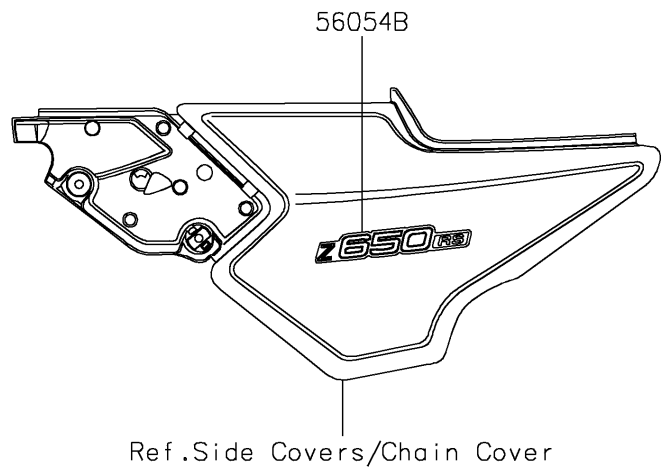

2022 Z650RS ABS PARTS DIAGRAM

Decals(Black)(MNFNN)

F2861

2022 Z650RS ABS PARTS LIST

Decals(Black)(MNFNN)

ITEM NAME	PART NUMBER	QUANTITY
MARK,FUEL TANK,LH,KAWASAKI,3D (Ref # 56054)	56054-2888	1
MARK,FUEL TANK,RH,KAWASAKI,3D (Ref # 56054A)	56054-2889	1
MARK,SIDE COVER,Z650RS,3D (Ref # 56054B)	56054-2896	2
MARK,ENGINE COVER (Ref # 56054C)	56054-2897	2
PATTERN,FUEL TANK,LH (Ref # 56076)	56076-3765	1
PATTERN,FUEL TANK,RH (Ref # 56076A)	56076-3766	1