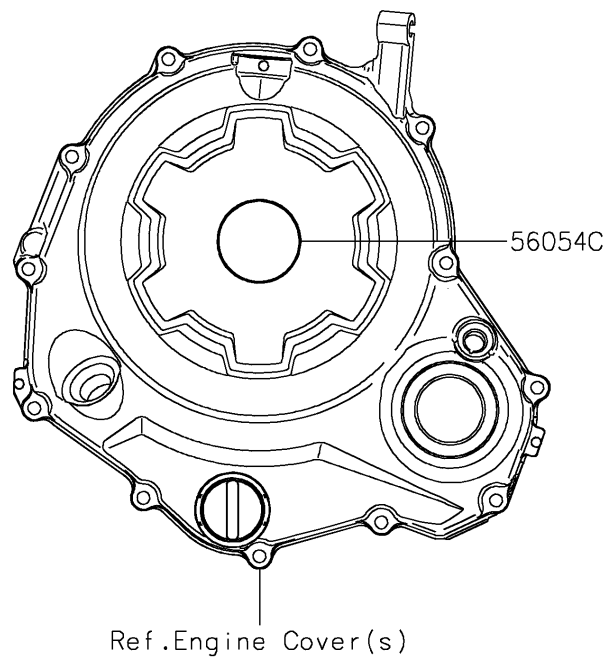

2022 Z650RS ABS PARTS DIAGRAM

Decals(Black)(MNFNN)

F2861

2022 Z650RS ABS PARTS LIST

Decals(Black)(MNFNN)

ITEM NAME	PART NUMBER	QUANTITY
MARK,FUEL TANK,LH,KAWASAKI,3D (Ref # 56054)	56054-2888	1
MARK,FUEL TANK,RH,KAWASAKI,3D (Ref # 56054A)	56054-2889	1
MARK,SIDE COVER,Z650RS,3D (Ref # 56054B)	56054-2896	2
MARK,ENGINE COVER (Ref # 56054C)	56054-2897	2
PATTERN,FUEL TANK,LH (Ref # 56076)	56076-3765	1
PATTERN,FUEL TANK,RH (Ref # 56076A)	56076-3766	1