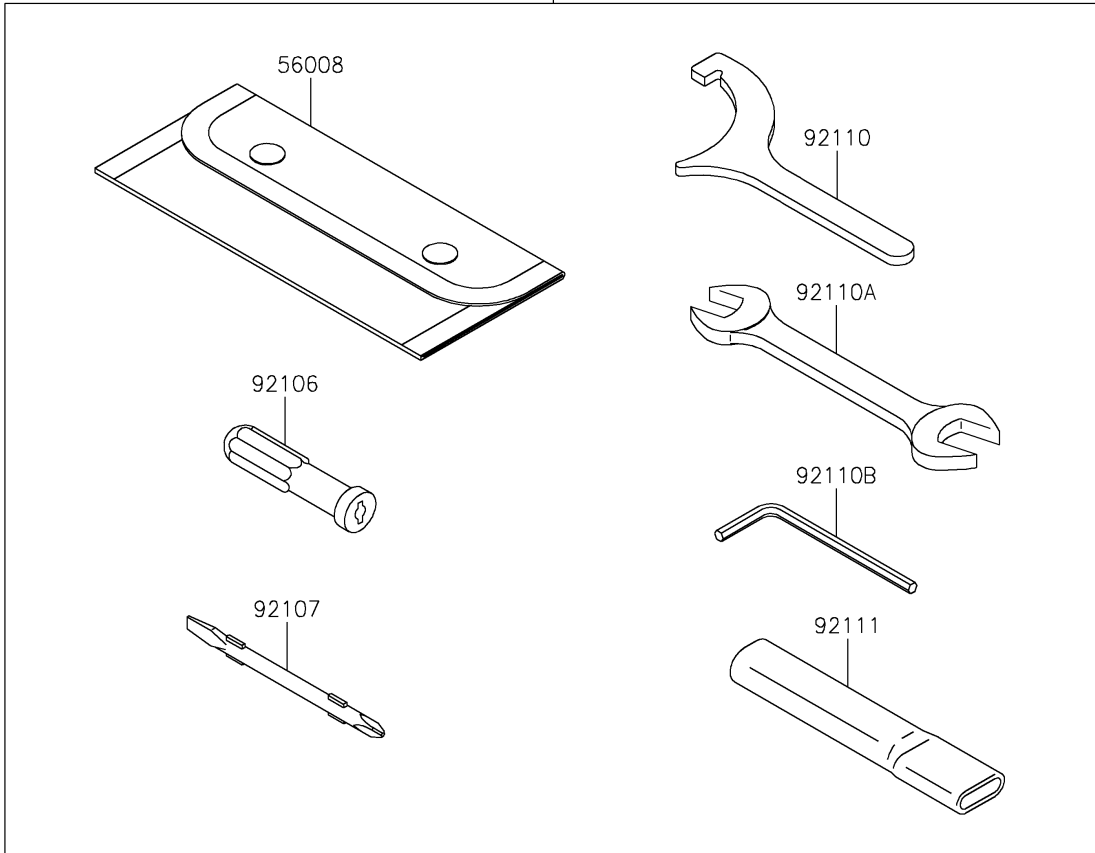

2022 Z650RS ABS PARTS DIAGRAM

Owner's Tools

F2810

56007

2022 Z650RS ABS PARTS LIST

Owner's Tools

ITEM NAME	PART NUMBER	QUANTITY
TOOL-KIT (Ref # 56007)	56007-0176	1
BAG (Ref # 56008)	56008-0038	1
GASKET-LIQUID,TB1211,WHITE (Ref # 56019)	56019-120	1
BAND,TOOL CASE (Ref # 92072)	92072-0865	1
GASKET-LIQUID,TB1211F,CLEAR (Ref # 92104)	92104-0004	1
GASKET-LIQUID,TB1216B,BLACK (Ref # 92104A)	92104-1064	1
GASKET-LIQUID,TB1207B,BLACK (Ref # 92104B)	92104-2068	1
GRIP-SCREW DRIVER (Ref # 92106)	92106-0004	1
TOOL-DRIVER,#2PHILLIPS&SLOT (Ref # 92107)	92107-0019	1
TOOL-WRENCH,HOOK SPANNER,R37.5 (Ref # 92110)	92110-0558	1
TOOL-WRENCH,OPEN END,12X14 (Ref # 92110A)	92110-0565	1
TOOL-WRENCH,ALLEN,4MM (Ref # 92110B)	92110-0567	1
TOOL-BAR,WRENCH (Ref # 92111)	92111-0008	1