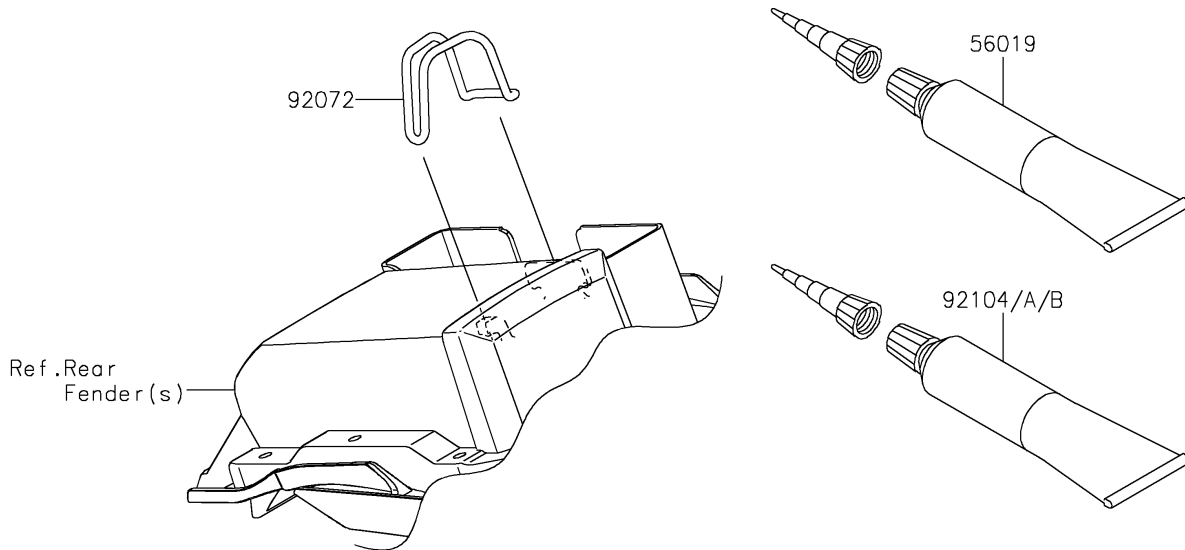

2022 Z650RS ABS PARTS DIAGRAM

Owner's Tools

F2810

56007

2022 Z650RS ABS PARTS LIST

Owner's Tools

ITEM NAME	PART NUMBER	QUANTITY
TOOL-KIT (Ref # 56007)	56007-0176	1
BAG (Ref # 56008)	56008-0038	1
GASKET-LIQUID,TB1211,WHITE (Ref # 56019)	56019-120	1
BAND,TOOL CASE (Ref # 92072)	92072-0865	1
GASKET-LIQUID,TB1211F,CLEAR (Ref # 92104)	92104-0004	1
GASKET-LIQUID,TB1216B,BLACK (Ref # 92104A)	92104-1064	1
GASKET-LIQUID,TB1207B,BLACK (Ref # 92104B)	92104-2068	1
GRIP-SCREW DRIVER (Ref # 92106)	92106-0004	1
TOOL-DRIVER,#2PHILLIPS&SLOT (Ref # 92107)	92107-0019	1
TOOL-WRENCH,HOOK SPANNER,R37.5 (Ref # 92110)	92110-0558	1
TOOL-WRENCH,OPEN END,12X14 (Ref # 92110A)	92110-0565	1
TOOL-WRENCH,ALLEN,4MM (Ref # 92110B)	92110-0567	1
TOOL-BAR,WRENCH (Ref # 92111)	92111-0008	1