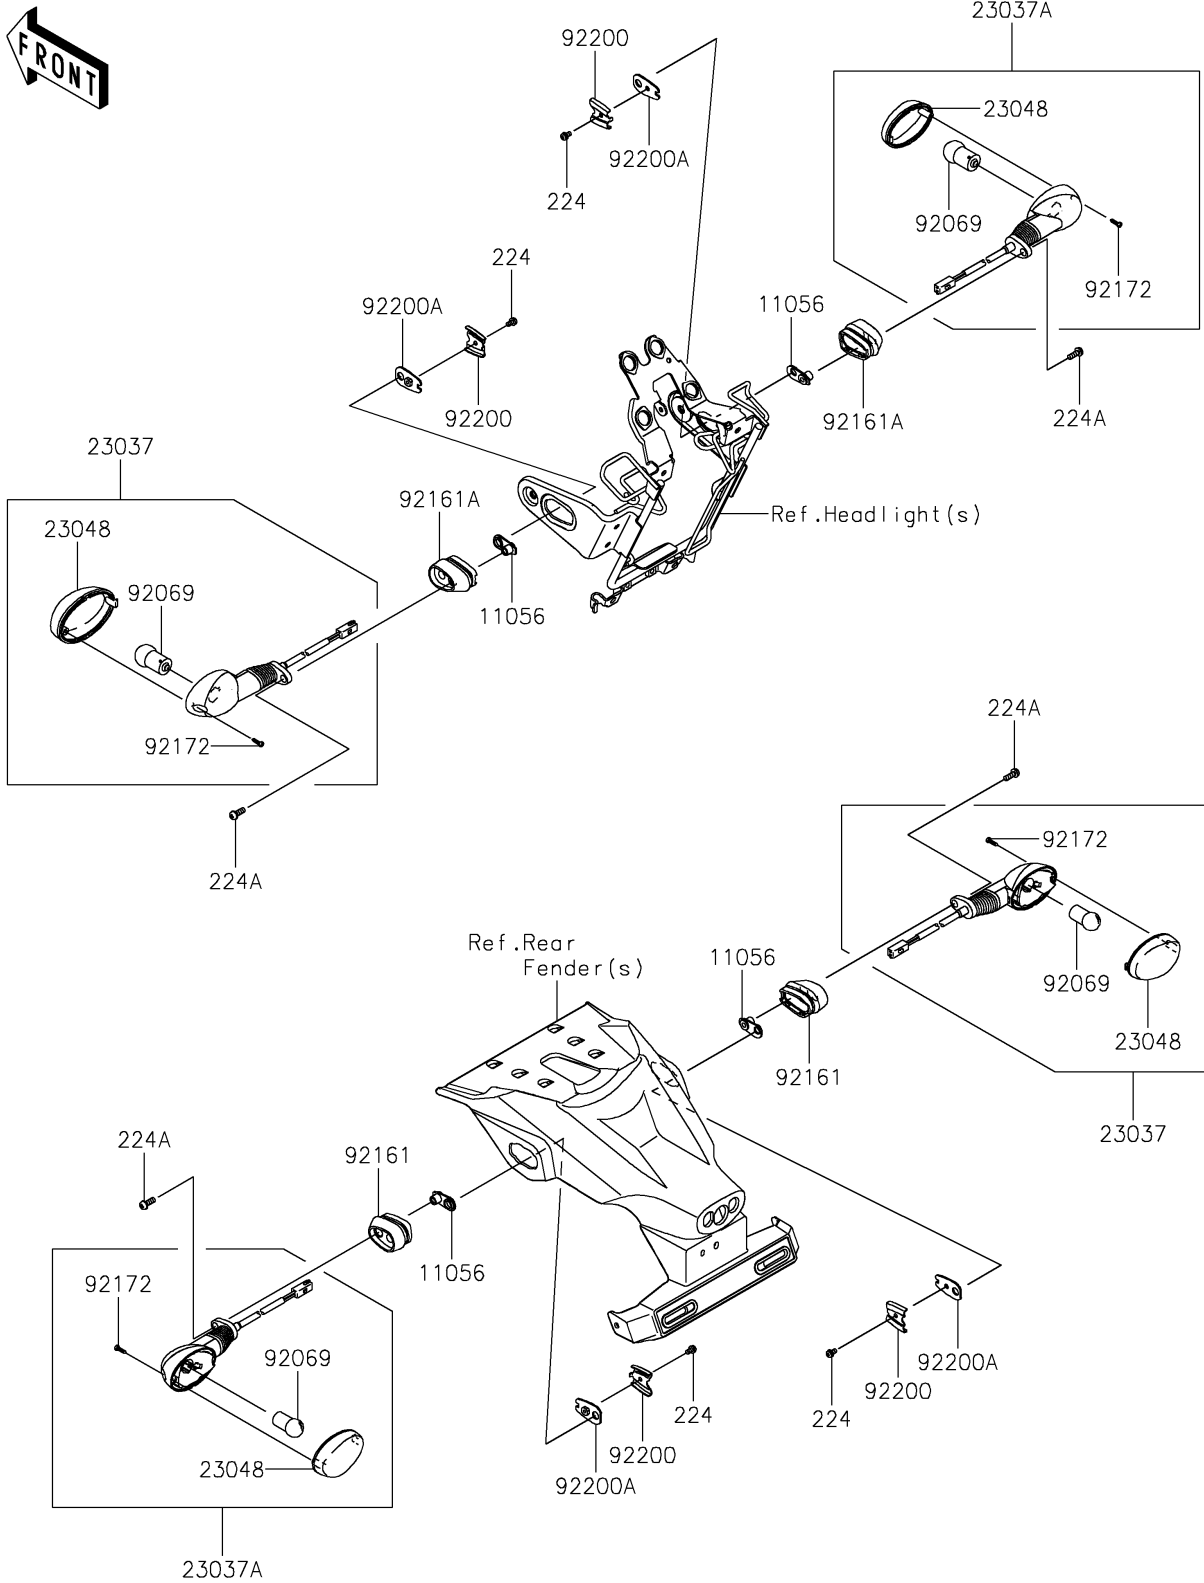

# 2022 Z650RS ABS PARTS DIAGRAM

Turn Signals

F2730

## 2022 Z650RS ABS PARTS LIST

### Turn Signals

ITEM NAME	PART NUMBER	QUANTITY
BRACKET,6MM (Ref # 11056)	11056-4156	4
LAMP-ASSY-SIGNAL (Ref # 23037)	23037-0416	2
LAMP-ASSY-SIGNAL (Ref # 23037A)	23037-0417	2
LENS-SIGNAL LAMP (Ref # 23048)	23048-0035	4
BULB,12V 10W (Ref # 92069)	92069-0106	4
DAMPER (Ref # 92161)	92161-2287	2
DAMPER,SIGNAL LAMP (Ref # 92161A)	92161-2374	2
SCREW,TAPPING,2.9X13 (Ref # 92172)	92172-0343	4
WASHER,SIGNAL LAMP (Ref # 92200)	92200-0165	4
WASHER (Ref # 92200A)	92200-2291	4
SCREW-PAN-WP-CROS,4X8 (Ref # 224)	224AB0408	4
SCREW-PAN-WP-CROS,6X14 (Ref # 224A)	224AB0614	4