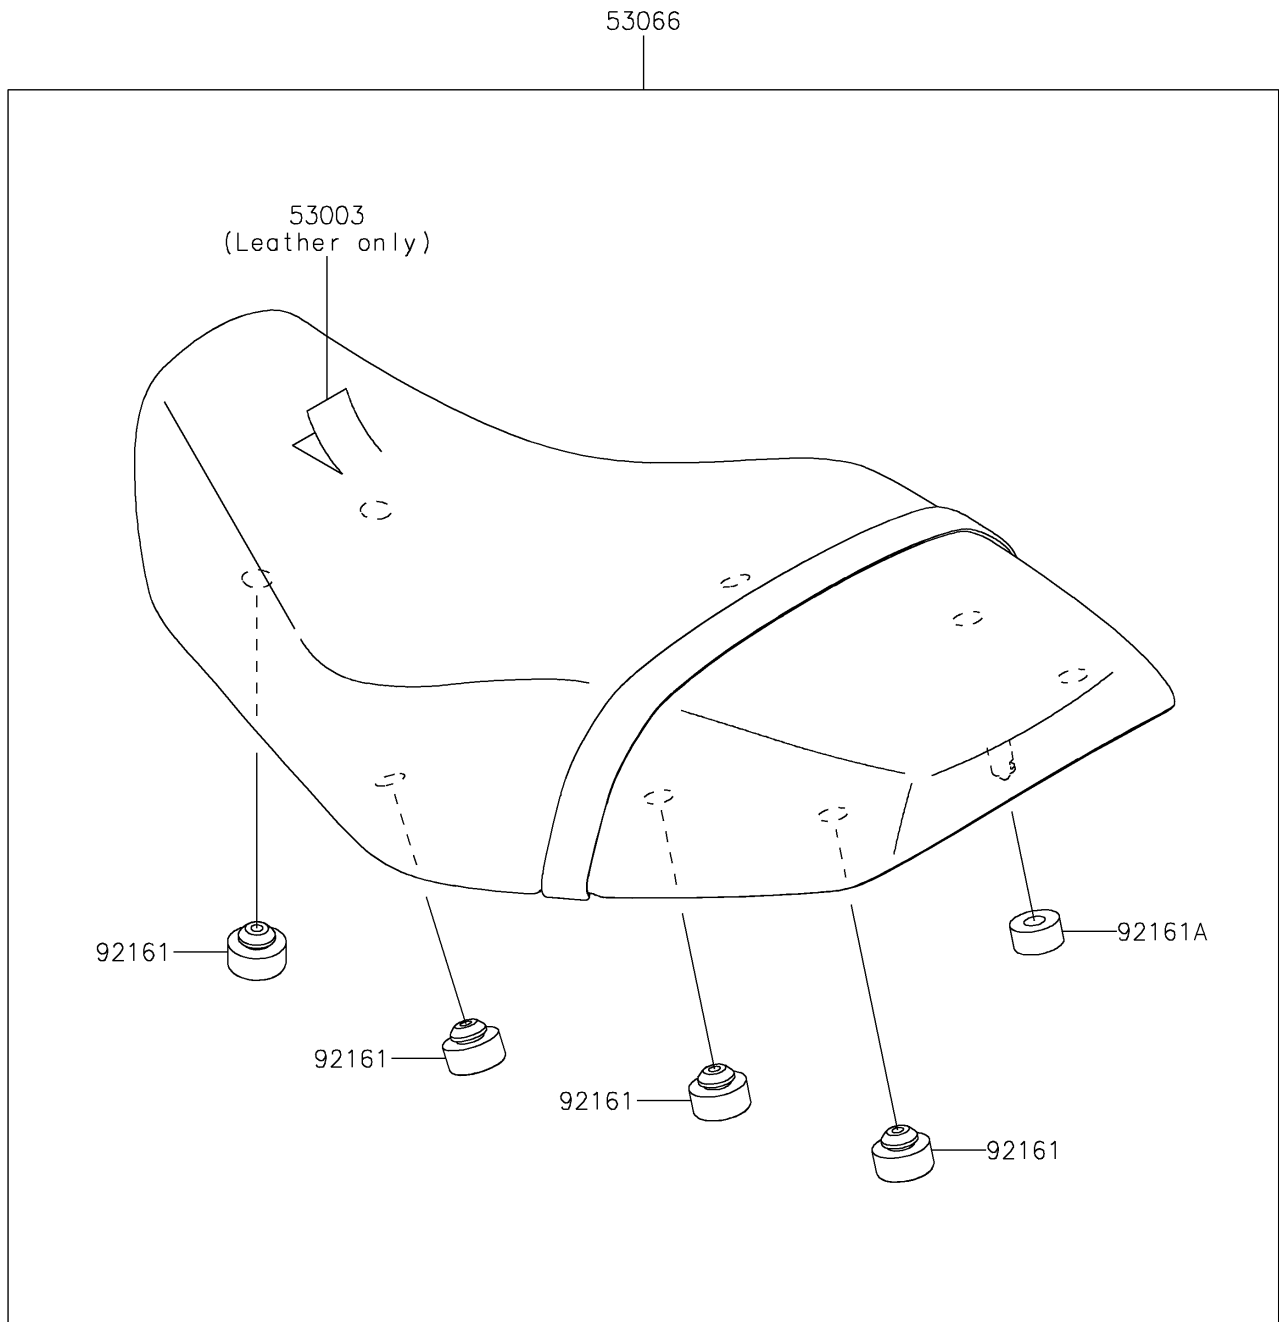

2022 Z650RS ABS PARTS DIAGRAM

Seat

F2510

2022 Z650RS ABS PARTS LIST

Seat

ITEM NAME	PART NUMBER	QUANTITY
LEATHER,BLACK (Ref # 53003)	53003-0549-MA	1
SEAT-ASSY,DUAL,BLACK+BLK (Ref # 53066)	53066-0846-12Y	1
DAMPER,14X30X14.5 (Ref # 92161)	92161-1970	8
DAMPER,11X26X13 (Ref # 92161A)	92161-2457	1