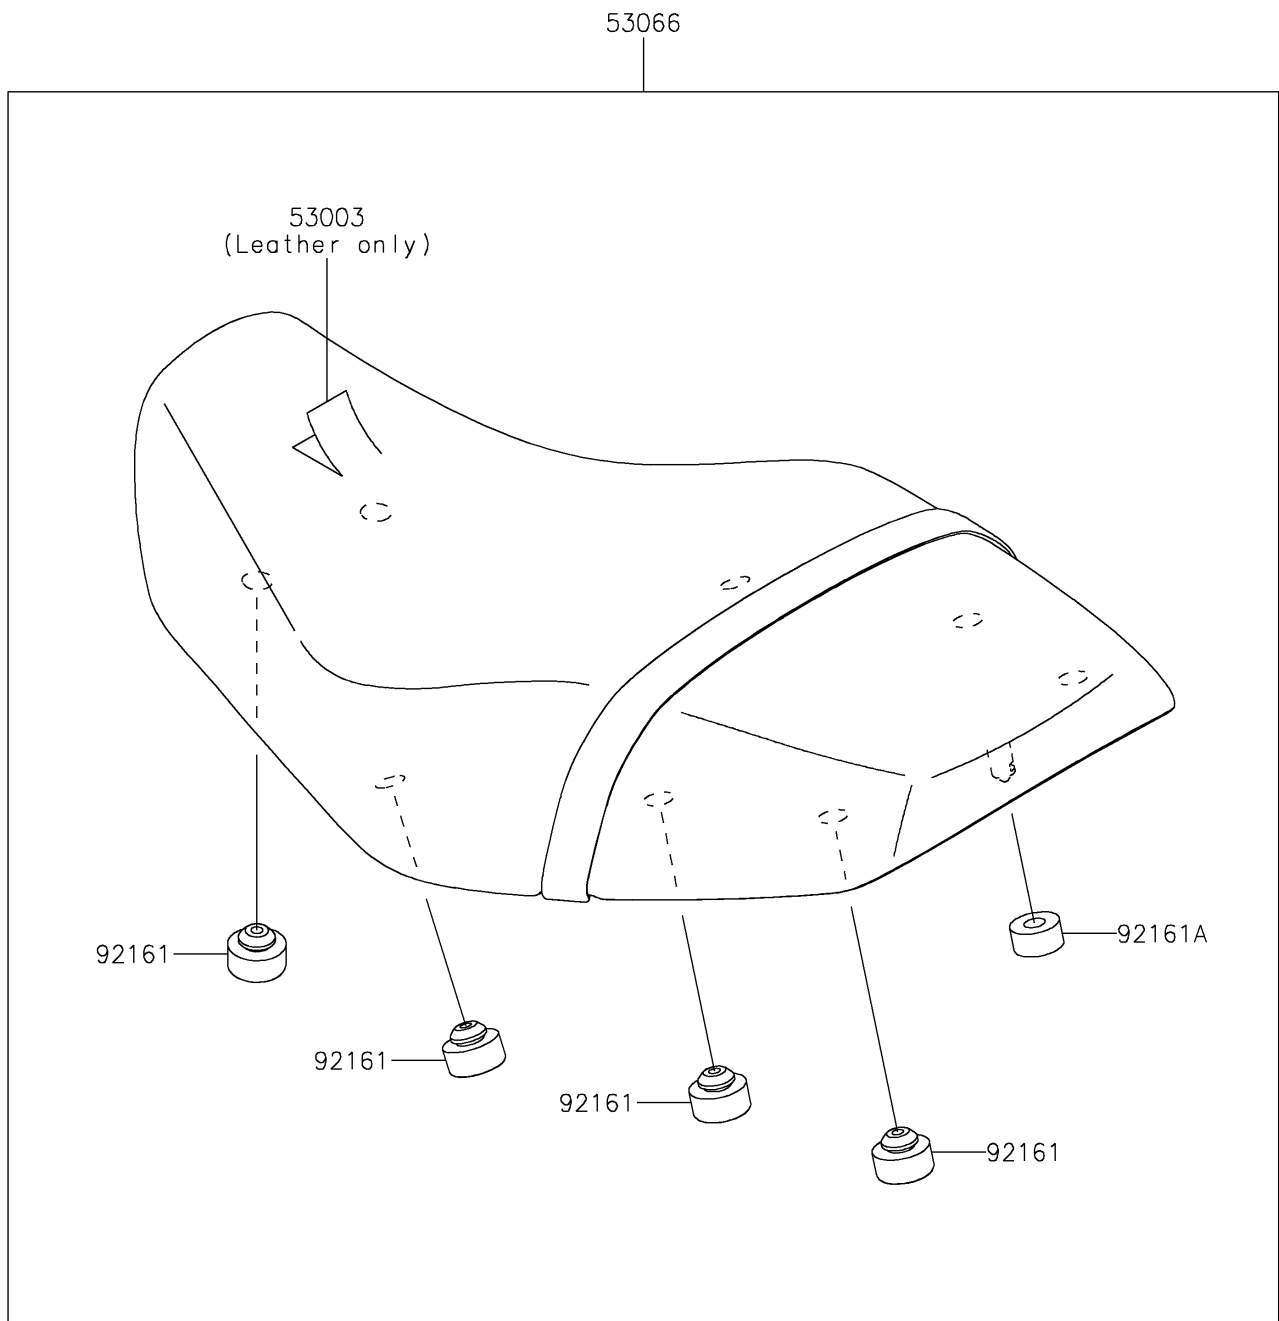

2022 Z650RS ABS

PARTS DIAGRAM

Seat

F2510

2022 Z650RS ABS

PARTS LIST

Seat

ITEM NAME	PART NUMBER	QUANTITY
LEATHER,BLACK (Ref # 53003)	53003-0549-MA	1
SEAT-ASSY,DUAL,BLACK+BLK (Ref # 53066)	53066-0846-12Y	1
DAMPER,14X30X14.5 (Ref # 92161)	92161-1970	8
DAMPER,11X26X13 (Ref # 92161A)	92161-2457	1