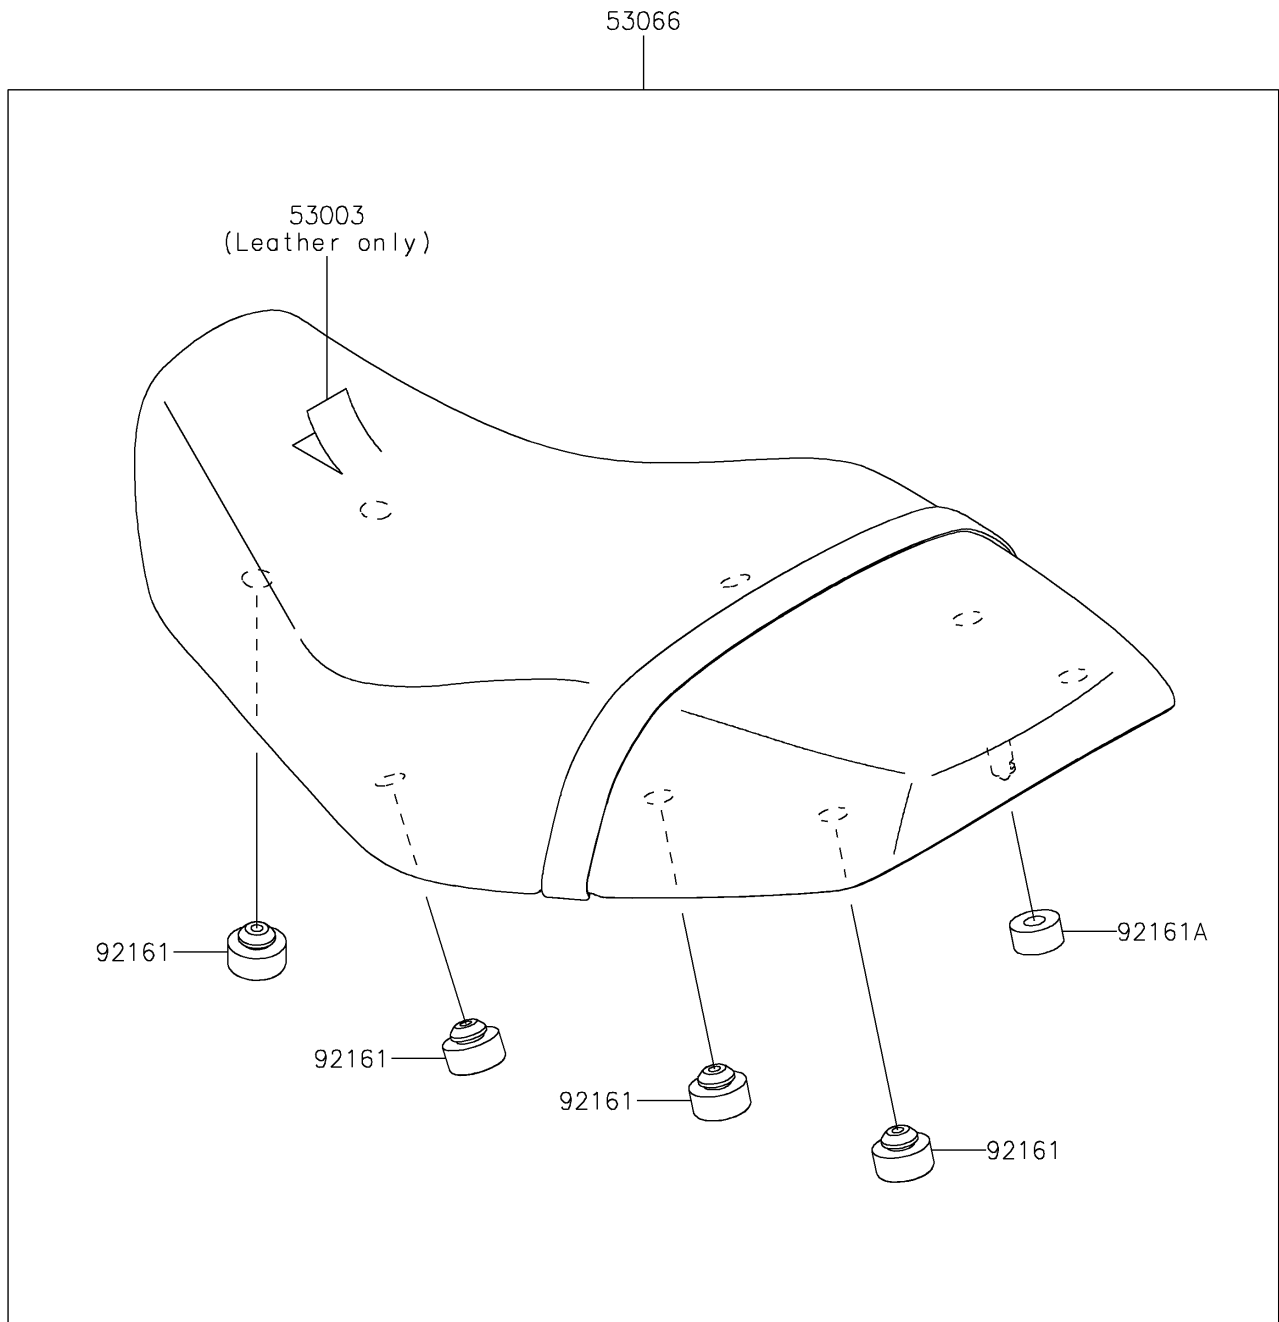

# 2022 Z650RS PARTS DIAGRAM

Seat

F2510

### Seat

ITEM NAME	PART NUMBER	QUANTITY
LEATHER,BLACK (Ref # 53003)	53003-0549-MA	1
SEAT-ASSY,DUAL,BLACK+BLK (Ref # 53066)	53066-0846-12Y	1
DAMPER,14X30X14.5 (Ref # 92161)	92161-1970	8
DAMPER,11X26X13 (Ref # 92161A)	92161-2457	1