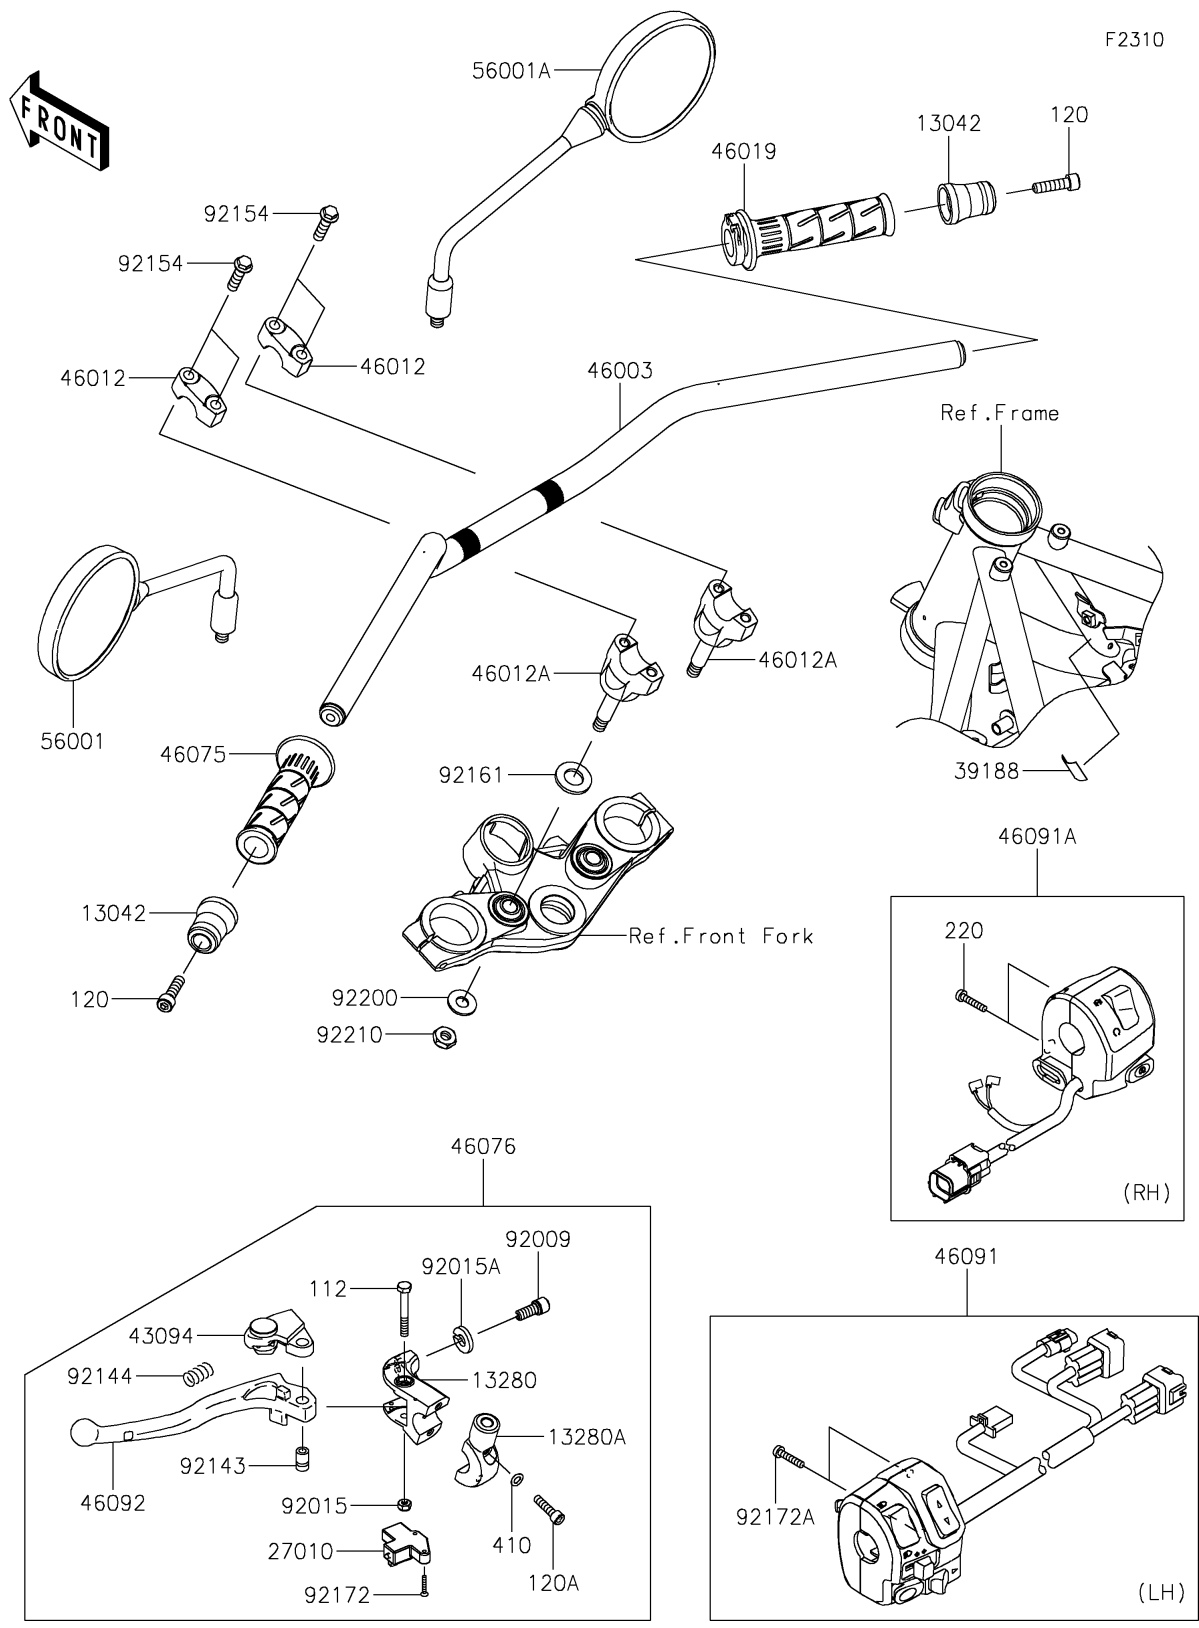

2022 Z650RS ABS PARTS DIAGRAM

Handlebar

2022 Z650RS ABS PARTS LIST

Handlebar

ITEM NAME	PART NUMBER	QUANTITY
WEIGHT,HANDLE (Ref # 13042)	13042-5011	2
HOLDER,CLUTCH LEVER (Ref # 13280)	13280-0306	1
HOLDER,CLUTCH LEVER (Ref # 13280A)	13280-0307	1
SWITCH,CLUTCH (Ref # 27010)	27010-0933	1
TAPE,25X13 (Ref # 39188)	39188-0589	1
ADJUSTER (Ref # 43094)	43094-0009	1
HANDLE,F.S.BLACK (Ref # 46003)	46003-0798-18R	1
HOLDER-HANDLE,UPP,F.S.BLACK (Ref # 46012)	46012-0101-18R	2
HOLDER-HANDLE,LWR,F.S.BLACK (Ref # 46012A)	46012-0419-18R	2
GRIP-ASSY,THROTTLE (Ref # 46019)	46019-0060	1
GRIP,HANDLE,LH (Ref # 46075)	46075-0564	1
LEVER-ASSY-GRIP,CLUTCH (Ref # 46076)	46076-0177	1
HOUSING-ASSY-CONTROL,LH (Ref # 46091)	46091-0557	1
HOUSING-ASSY-CONTROL,RH (Ref # 46091A)	46091-0558	1
LEVER-GRIP,CLUTCH (Ref # 46092)	46092-0569	1
MIRROR-ASSY,LH (Ref # 56001)	56001-0445	1
MIRROR-ASSY,RH (Ref # 56001A)	56001-0446	1
SCREW,CABLE ADJUST,8MM,BLACK (Ref # 92009)	92009-1134	1
NUT,LOCK,6MM,BLACK (Ref # 92015)	92015-1191	1
NUT,CABLE ADJUST LOCK,8MM,BLK (Ref # 92015A)	92015-1197	1
COLLAR (Ref # 92143)	92143-1379	1
SPRING (Ref # 92144)	92144-1467	1
BOLT,FLANGED,8X30 (Ref # 92154)	92154-3840	4
DAMPER (Ref # 92161)	92161-0037	2
SCREW,3X16 (Ref # 92172)	92172-0183	2
SCREW-PAN-CROS,5X25 (Ref # 92172A)	92172-1140	2
WASHER,10.5X24X2 (Ref # 92200)	92200-1844	2
NUT,LOCK,10MM (Ref # 92210)	92210-0784	2
BOLT-UPSET,6X45 (Ref # 112)	112BB0645	1

2022 Z650RS ABS PARTS LIST

Handlebar

ITEM NAME	PART NUMBER	QUANTITY
BOLT-SOCKET,8X30 (Ref # 120)	120CA0830	2
BOLT-SOCKET,6X25 (Ref # 120A)	120CB0625	2
SCREW-PAN-CROS,5X25 (Ref # 220)	220AB0525	2
WASHER-PLAIN-SMALL,6MM (Ref # 410)	410AB0600	2