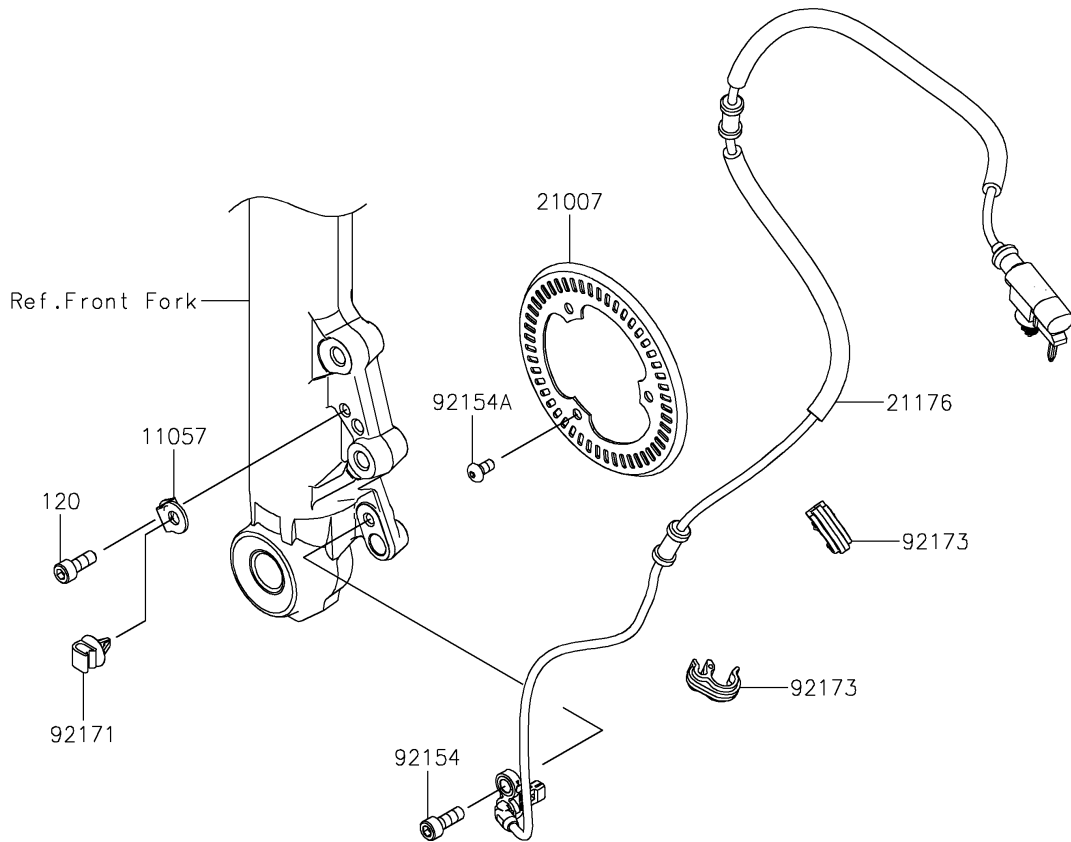

2022 Z650RS ABS PARTS DIAGRAM

Front Master Cylinder

F2291

2022 Z650RS ABS PARTS LIST

Front Master Cylinder

ITEM NAME	PART NUMBER	QUANTITY
BRACKET,SENSOR CORD (Ref # 11057)	11057-7143	1
LEVER-COMP,FRONT BRAKE (Ref # 13236)	13236-0140	1
PLATE (Ref # 13272)	13272-0573	1
ROTOR,SENSOR,FR (Ref # 21007)	21007-0671	1
SENSOR,SPEED,FR (Ref # 21176)	21176-1125	1
SWITCH,BRAKE (Ref # 27010)	27010-0762	1
CYLINDER-ASSY-MASTER,FR (Ref # 43015)	43015-0601	1
PISTON-COMP-BRAKE (Ref # 43020)	43020-0008	1
STOPPER-BRAKE,PISTON (Ref # 43022)	43022-1010	1
CAP-BRAKE (Ref # 43026)	43026-0019	1
PLATE-DIAPHRAGM (Ref # 43027)	43027-0008	1
DIAPHRAGM (Ref # 43028)	43028-0015	1
HOLDER-BRAKE,MASTER CYLINDER (Ref # 43034)	43034-0049	1
COVER-SEAL,MASTER CYLINDER (Ref # 49016)	49016-1044	1
BOLT,LEVER SET,BLACK (Ref # 92002)	92002-1322	1
BOLT,SCREW,4X12 (Ref # 92002A)	92002-1323	1
NUT,FLANGED,6MM (Ref # 92015)	92015-1528	1
BOLT,SOCKET,6X16 (Ref # 92154)	92154-0235	1
BOLT,SOCKET,5X10 (Ref # 92154A)	92154-2801	3
CLAMP (Ref # 92171)	92171-0640	1
SCREW,4X20 (Ref # 92172)	92172-0320	2
CLAMP,HOSE&SENSOR LINE (Ref # 92173)	92173-1613	2
BOLT-SOCKET,6X16 (Ref # 120)	120CA0616	1
BOLT-SOCKET,6X22 (Ref # 120A)	120CB0622	2