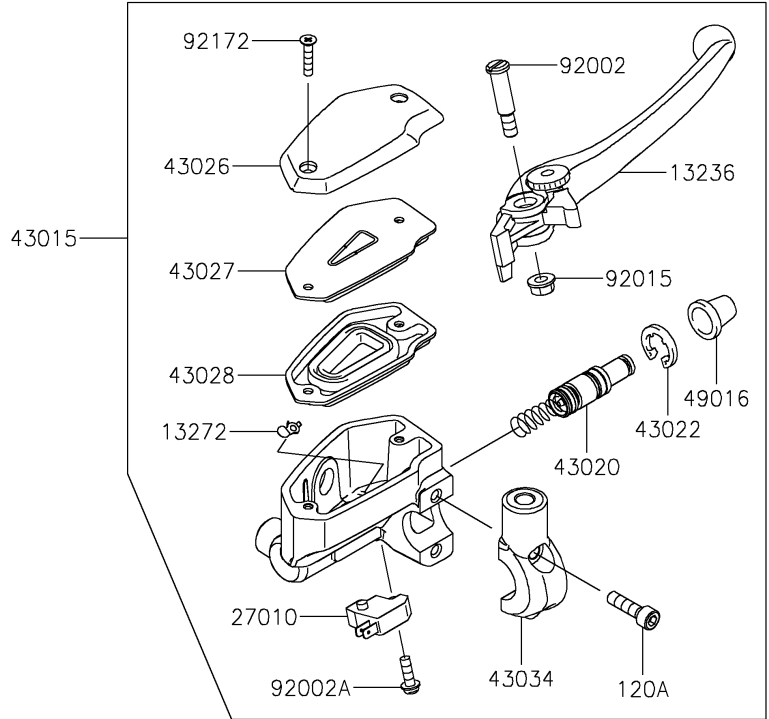

2022 Z650RS ABS PARTS DIAGRAM

Front Master Cylinder

F2291

2022 Z650RS ABS PARTS LIST

Front Master Cylinder

ITEM NAME	PART NUMBER	QUANTITY
BRACKET,SENSOR CORD (Ref # 11057)	11057-7143	1
LEVER-COMP,FRONT BRAKE (Ref # 13236)	13236-0140	1
PLATE (Ref # 13272)	13272-0573	1
ROTOR,SENSOR,FR (Ref # 21007)	21007-0671	1
SENSOR,SPEED,FR (Ref # 21176)	21176-1125	1
SWITCH,BRAKE (Ref # 27010)	27010-0762	1
CYLINDER-ASSY-MASTER,FR (Ref # 43015)	43015-0601	1
PISTON-COMP-BRAKE (Ref # 43020)	43020-0008	1
STOPPER-BRAKE,PISTON (Ref # 43022)	43022-1010	1
CAP-BRAKE (Ref # 43026)	43026-0019	1
PLATE-DIAPHRAGM (Ref # 43027)	43027-0008	1
DIAPHRAGM (Ref # 43028)	43028-0015	1
HOLDER-BRAKE,MASTER CYLINDER (Ref # 43034)	43034-0049	1
COVER-SEAL,MASTER CYLINDER (Ref # 49016)	49016-1044	1
BOLT,LEVER SET,BLACK (Ref # 92002)	92002-1322	1
BOLT,SCREW,4X12 (Ref # 92002A)	92002-1323	1
NUT,FLANGED,6MM (Ref # 92015)	92015-1528	1
BOLT,SOCKET,6X16 (Ref # 92154)	92154-0235	1
BOLT,SOCKET,5X10 (Ref # 92154A)	92154-2801	3
CLAMP (Ref # 92171)	92171-0640	1
SCREW,4X20 (Ref # 92172)	92172-0320	2
CLAMP,HOSE&SENSOR LINE (Ref # 92173)	92173-1613	2
BOLT-SOCKET,6X16 (Ref # 120)	120CA0616	1
BOLT-SOCKET,6X22 (Ref # 120A)	120CB0622	2