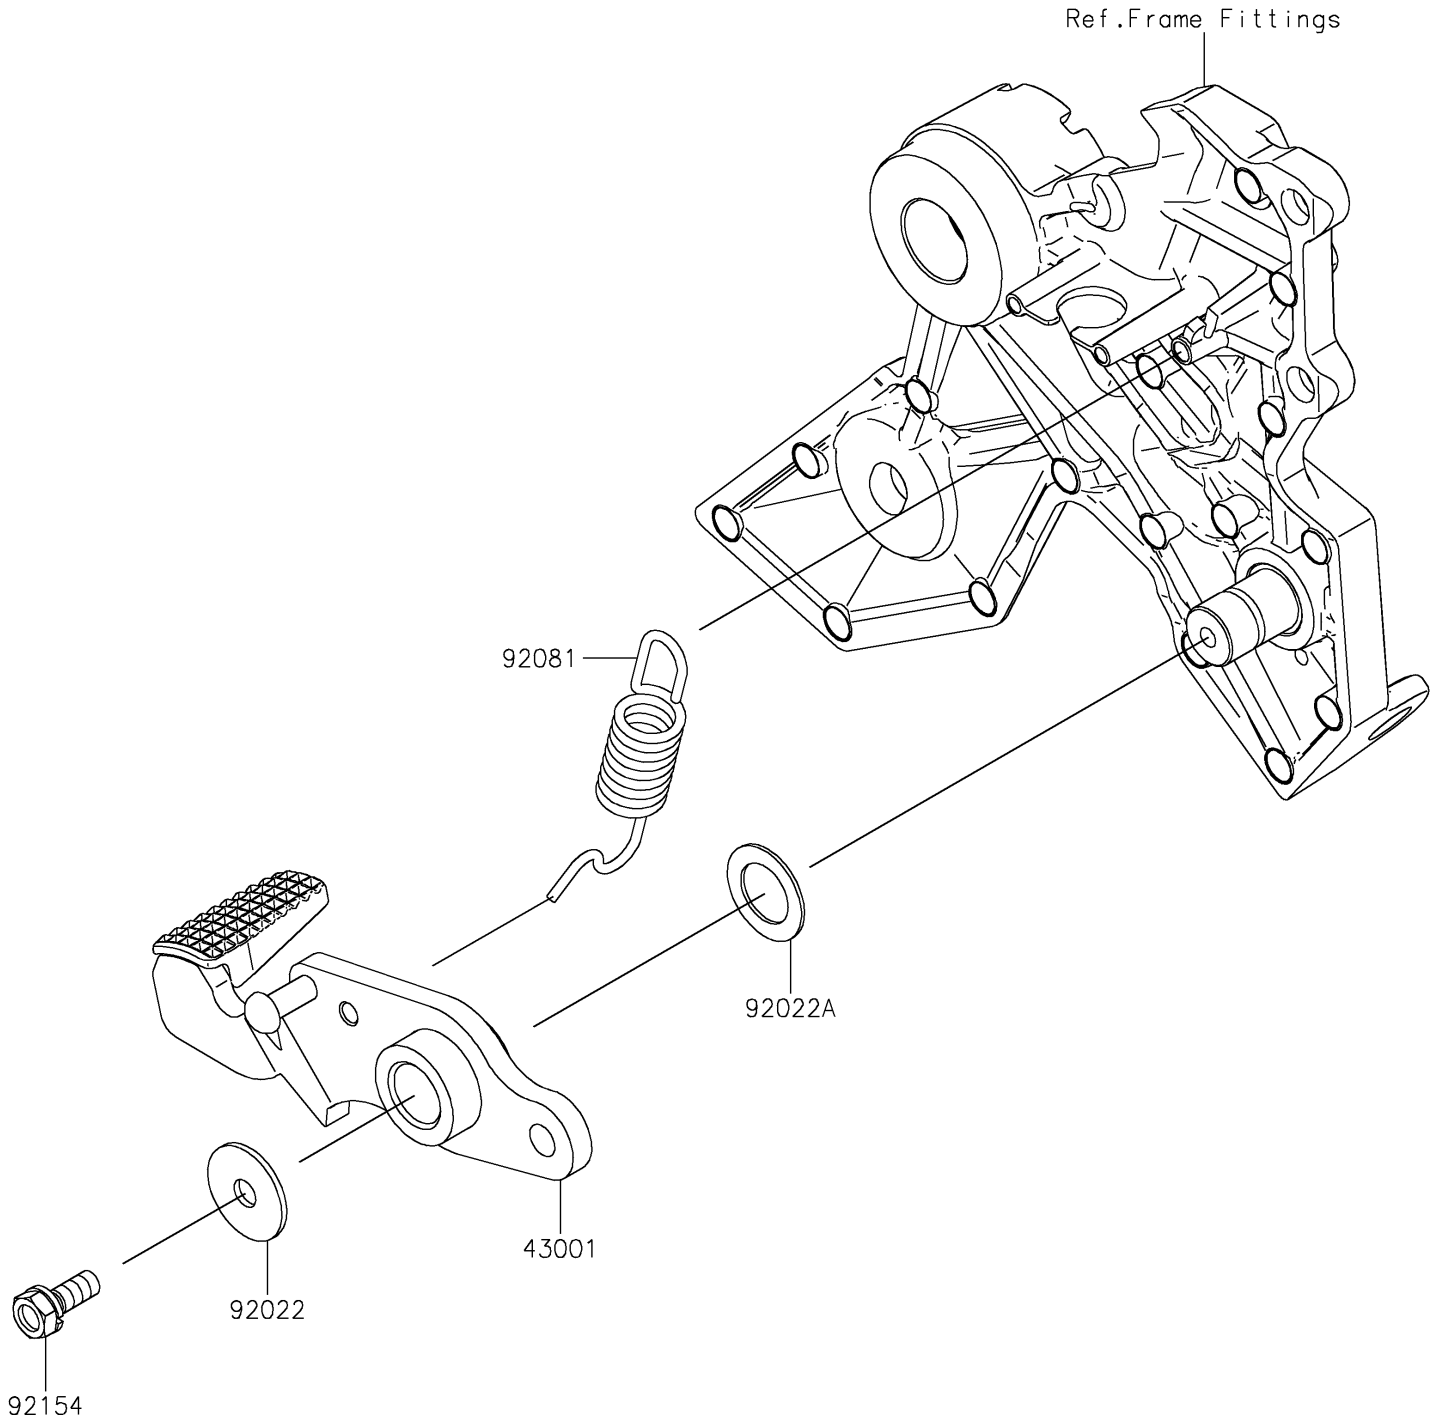

# 2022 Z650RS PARTS DIAGRAM

Brake Pedal/Torque Link

F2260

## 2022 Z650RS PARTS LIST

### Brake Pedal/Torque Link

ITEM NAME	PART NUMBER	QUANTITY
LEVER-BRAKE,PEDAL (Ref # 43001)	43001-0781	1
WASHER,7X24X1.6 (Ref # 92022)	92022-228	1
WASHER,15.3X24X1 (Ref # 92022A)	92022-326	1
SPRING,BRAKE PEDAL (Ref # 92081)	92081-1833	1
BOLT,UPSET-WS,6X16 (Ref # 92154)	92154-0935	1