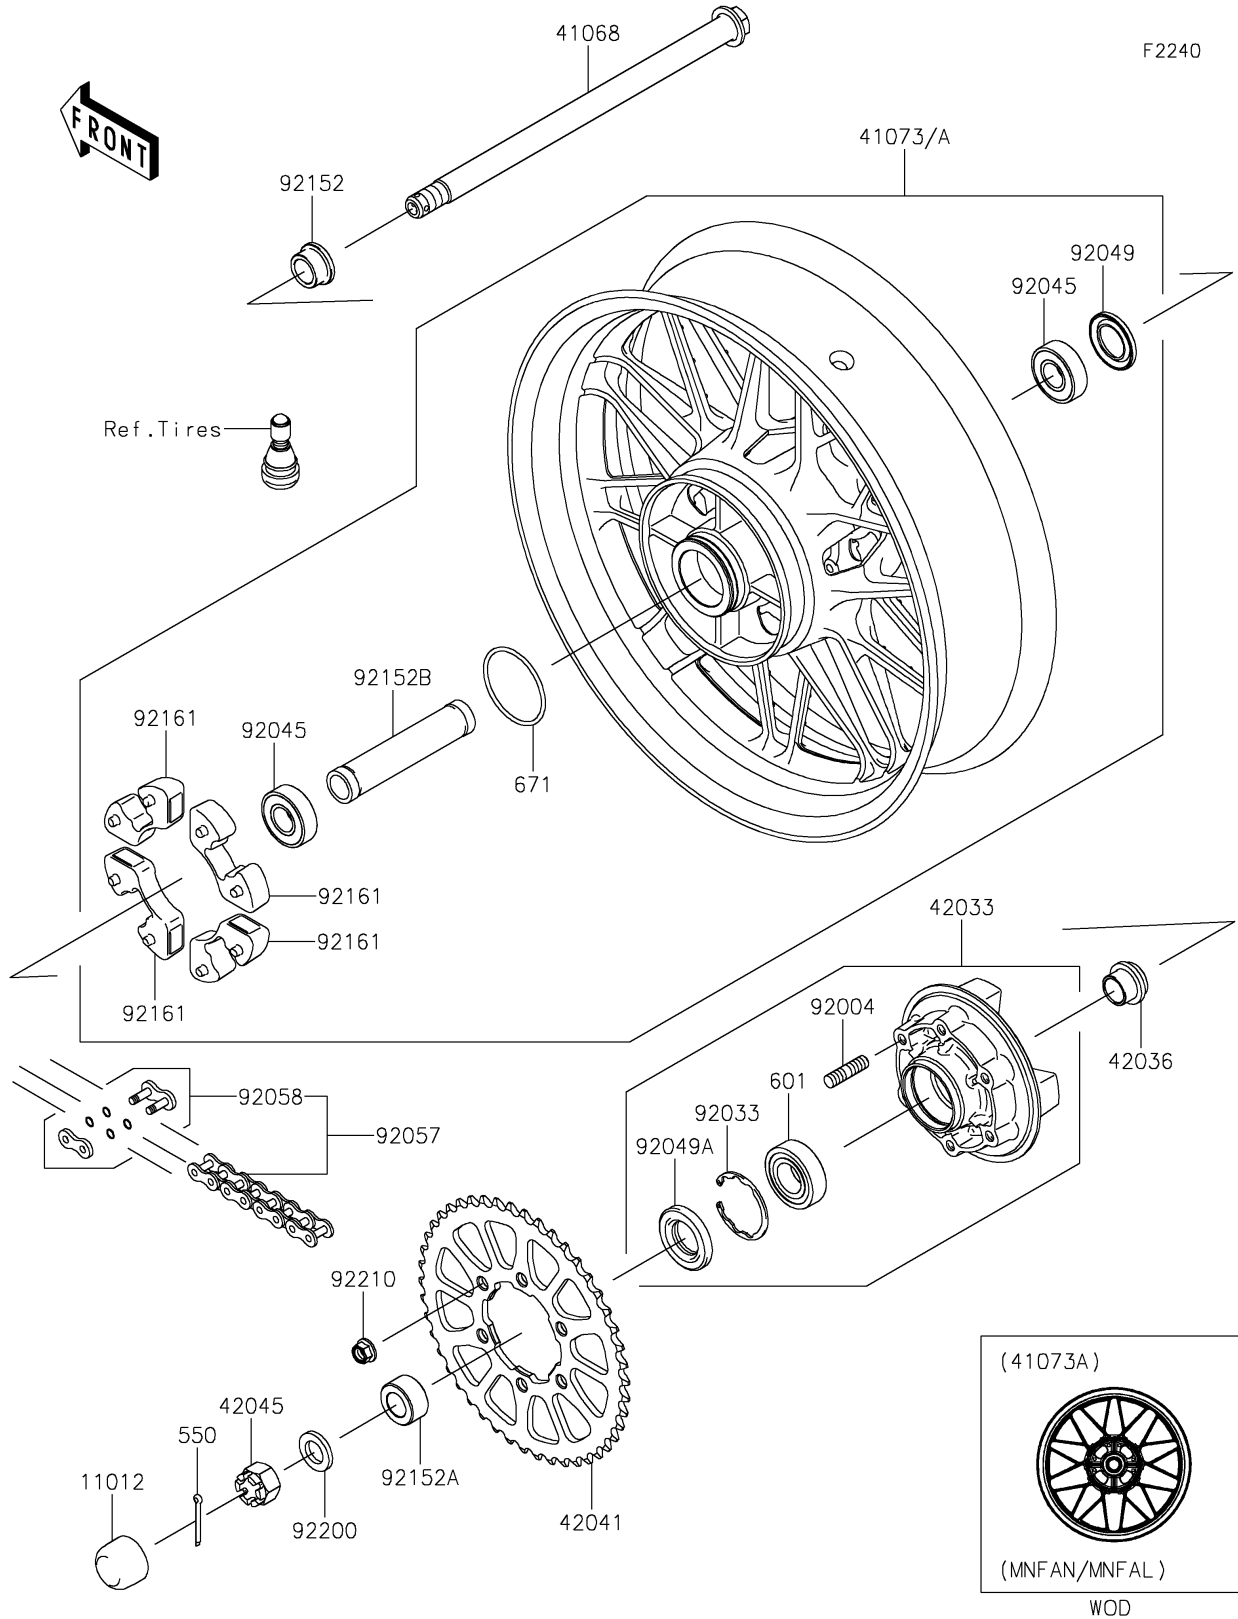

# 2022 Z650RS ABS PARTS DIAGRAM

Rear Wheel/Chain

## 2022 Z650RS ABS PARTS LIST

### Rear Wheel/Chain

ITEM NAME	PART NUMBER	QUANTITY
CAP,AXLE NUT (Ref # 11012)	11012-1590	1
AXLE,RR,20X339.9 (Ref # 41068)	41068-0617	1
WHEEL-ASSY,RR,GOLD (Ref # 41073)	41073-0798-63J	1
WHEEL-ASSY,RR,G.BLACK (Ref # 41073A)	41073-0798-QT	1
COUPLING-ASSY,RR HUB (Ref # 42033)	42033-0570	1
SLEEVE,RR HUB,L=23 (Ref # 42036)	42036-1251	1
SPROCKET-HUB,46T (Ref # 42041)	42041-0177	1
NUT,CASTLE,18MM (Ref # 42045)	42045-018	1
STUD,10X19 (Ref # 92004)	92004-0048	6
RING-SNAP,52MM (Ref # 92033)	92033-1043	1
BEARING-BALL,20X47X14 (Ref # 92045)	92045-0821	2
SEAL-OIL,28 47 5 (Ref # 92049)	92049-0140	1
SEAL-OIL (Ref # 92049A)	92049-1287	1
CHAIN,DRIVE,DID520VEX114L (Ref # 92057)	92057-0695	1
JOINT-CHAIN (Ref # 92058)	92058-0044	1
COLLAR,RR AXLE,RH,L=17 (Ref # 92152)	92152-0302	1
COLLAR,20X35X18 (Ref # 92152A)	92152-0751	1
COLLAR,20.2X27.2X133 (Ref # 92152B)	92152-2228	1
DAMPER,SHOCK,RR HUB (Ref # 92161)	92161-0303	4
WASHER,19X32X4 (Ref # 92200)	92200-1865	1
NUT,LOCK,FLANGED,10MM (Ref # 92210)	92210-0276	6
PIN-COTTER,4.0X35 (Ref # 550)	550AA4035	1
BEARING-BALL (Ref # 601)	601B6205UU	1
O RING,60MM (Ref # 671)	671B2560	1