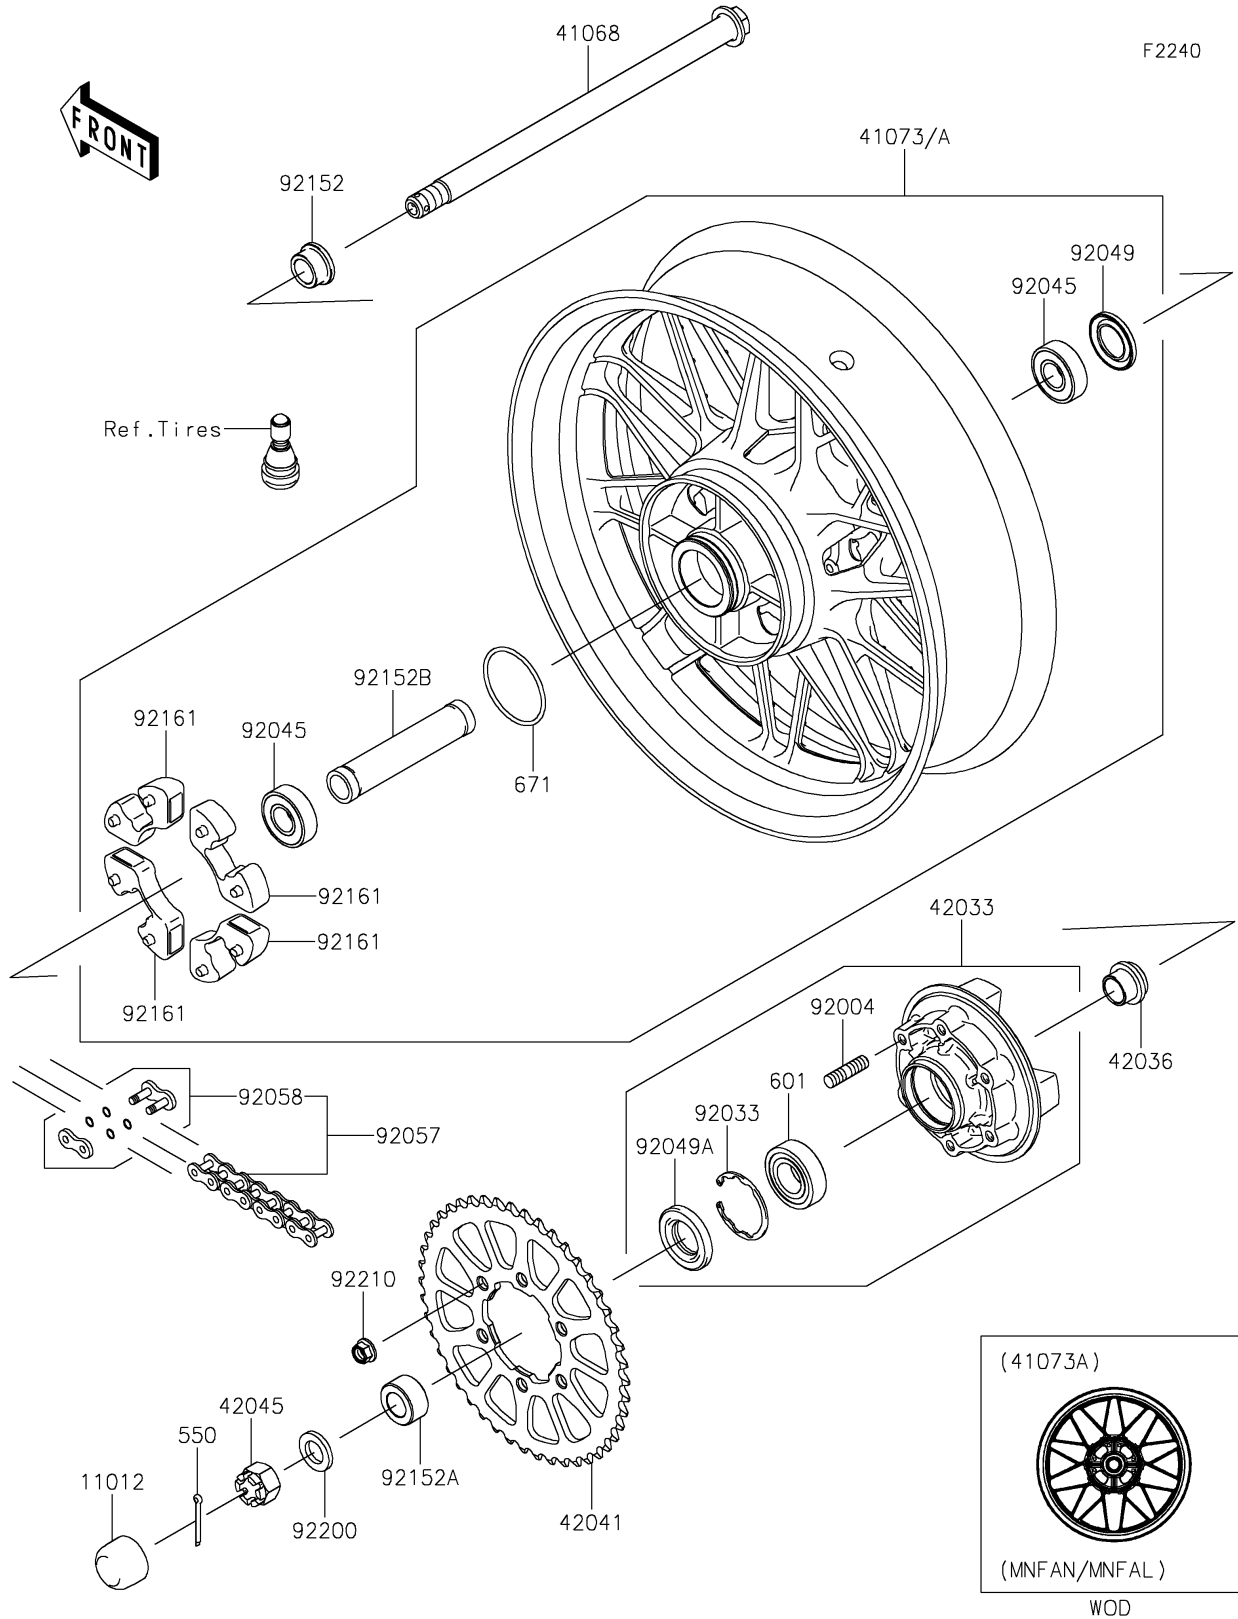

2022 Z650RS PARTS DIAGRAM

Rear Wheel/Chain

2022 Z650RS PARTS LIST

Rear Wheel/Chain

ITEM NAME	PART NUMBER	QUANTITY
CAP,AXLE NUT (Ref # 11012)	11012-1590	1
AXLE,RR,20X339.9 (Ref # 41068)	41068-0617	1
WHEEL-ASSY,RR,GOLD (Ref # 41073)	41073-0798-63J	1
WHEEL-ASSY,RR,G.BLACK (Ref # 41073A)	41073-0798-QT	1
COUPLING-ASSY,RR HUB (Ref # 42033)	42033-0570	1
SLEEVE,RR HUB,L=23 (Ref # 42036)	42036-1251	1
SPROCKET-HUB,46T (Ref # 42041)	42041-0177	1
NUT,CASTLE,18MM (Ref # 42045)	42045-018	1
STUD,10X19 (Ref # 92004)	92004-0048	6
RING-SNAP,52MM (Ref # 92033)	92033-1043	1
BEARING-BALL,20X47X14 (Ref # 92045)	92045-0821	2
SEAL-OIL,28 47 5 (Ref # 92049)	92049-0140	1
SEAL-OIL (Ref # 92049A)	92049-1287	1
CHAIN,DRIVE,DID520VEX114L (Ref # 92057)	92057-0695	1
JOINT-CHAIN (Ref # 92058)	92058-0044	1
COLLAR,RR AXLE,RH,L=17 (Ref # 92152)	92152-0302	1
COLLAR,20X35X18 (Ref # 92152A)	92152-0751	1
COLLAR,20.2X27.2X133 (Ref # 92152B)	92152-2228	1
DAMPER,SHOCK,RR HUB (Ref # 92161)	92161-0303	4
WASHER,19X32X4 (Ref # 92200)	92200-1865	1
NUT,LOCK,FLANGED,10MM (Ref # 92210)	92210-0276	6
PIN-COTTER,4.0X35 (Ref # 550)	550AA4035	1
BEARING-BALL (Ref # 601)	601B6205UU	1
O RING,60MM (Ref # 671)	671B2560	1