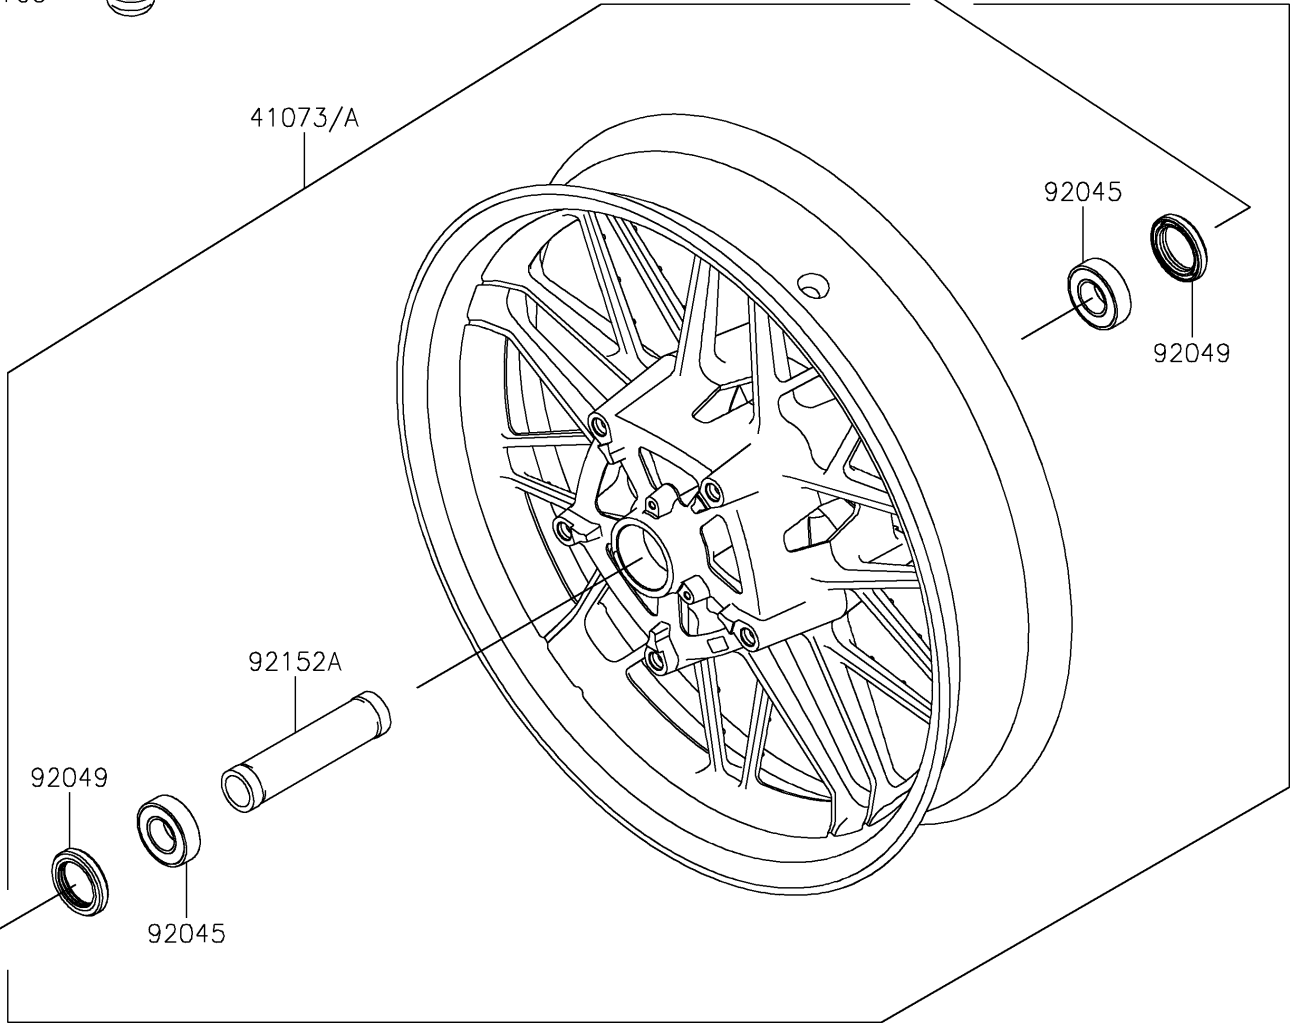

# 2022 Z650RS ABS PARTS DIAGRAM

Front Wheel

F2230

Ref. Tires

### Front Wheel

ITEM NAME	PART NUMBER	QUANTITY
AXLE,FR,20X209 (Ref # 41068)	41068-0616	1
WHEEL-ASSY,FR,GOLD (Ref # 41073)	41073-0797-63J	1
WHEEL-ASSY,FR,G.BLACK (Ref # 41073A)	41073-0797-QT	1
BEARING-BALL,20X42X12 (Ref # 92045)	92045-0820	2
SEAL-OIL,BJN30427 (Ref # 92049)	92049-0130	2
COLLAR,20X30X15.5 (Ref # 92152)	92152-0946	2
COLLAR,20.2X27.2X115 (Ref # 92152A)	92152-2227	1