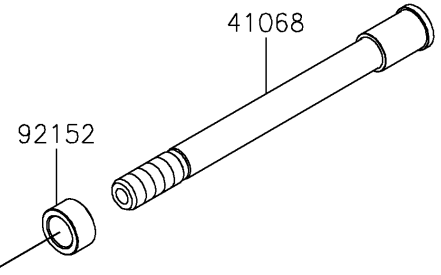

# 2022 Z650RS ABS PARTS DIAGRAM

Front Wheel

F2230

Ref. Tires

### Front Wheel

ITEM NAME	PART NUMBER	QUANTITY
AXLE,FR,20X209 (Ref # 41068)	41068-0616	1
WHEEL-ASSY,FR,GOLD (Ref # 41073)	41073-0797-63J	1
WHEEL-ASSY,FR,G.BLACK (Ref # 41073A)	41073-0797-QT	1
BEARING-BALL,20X42X12 (Ref # 92045)	92045-0820	2
SEAL-OIL,BJN30427 (Ref # 92049)	92049-0130	2
COLLAR,20X30X15.5 (Ref # 92152)	92152-0946	2
COLLAR,20.2X27.2X115 (Ref # 92152A)	92152-2227	1