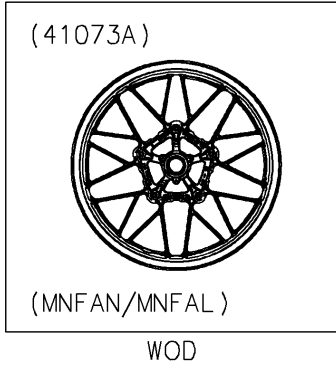

# 2022 Z650RS ABS PARTS DIAGRAM

Front Wheel

F2230

Ref. Tires

### Front Wheel

ITEM NAME	PART NUMBER	QUANTITY
AXLE,FR,20X209 (Ref # 41068)	41068-0616	1
WHEEL-ASSY,FR,GOLD (Ref # 41073)	41073-0797-63J	1
WHEEL-ASSY,FR,G.BLACK (Ref # 41073A)	41073-0797-QT	1
BEARING-BALL,20X42X12 (Ref # 92045)	92045-0820	2
SEAL-OIL,BJN30427 (Ref # 92049)	92049-0130	2
COLLAR,20X30X15.5 (Ref # 92152)	92152-0946	2
COLLAR,20.2X27.2X115 (Ref # 92152A)	92152-2227	1