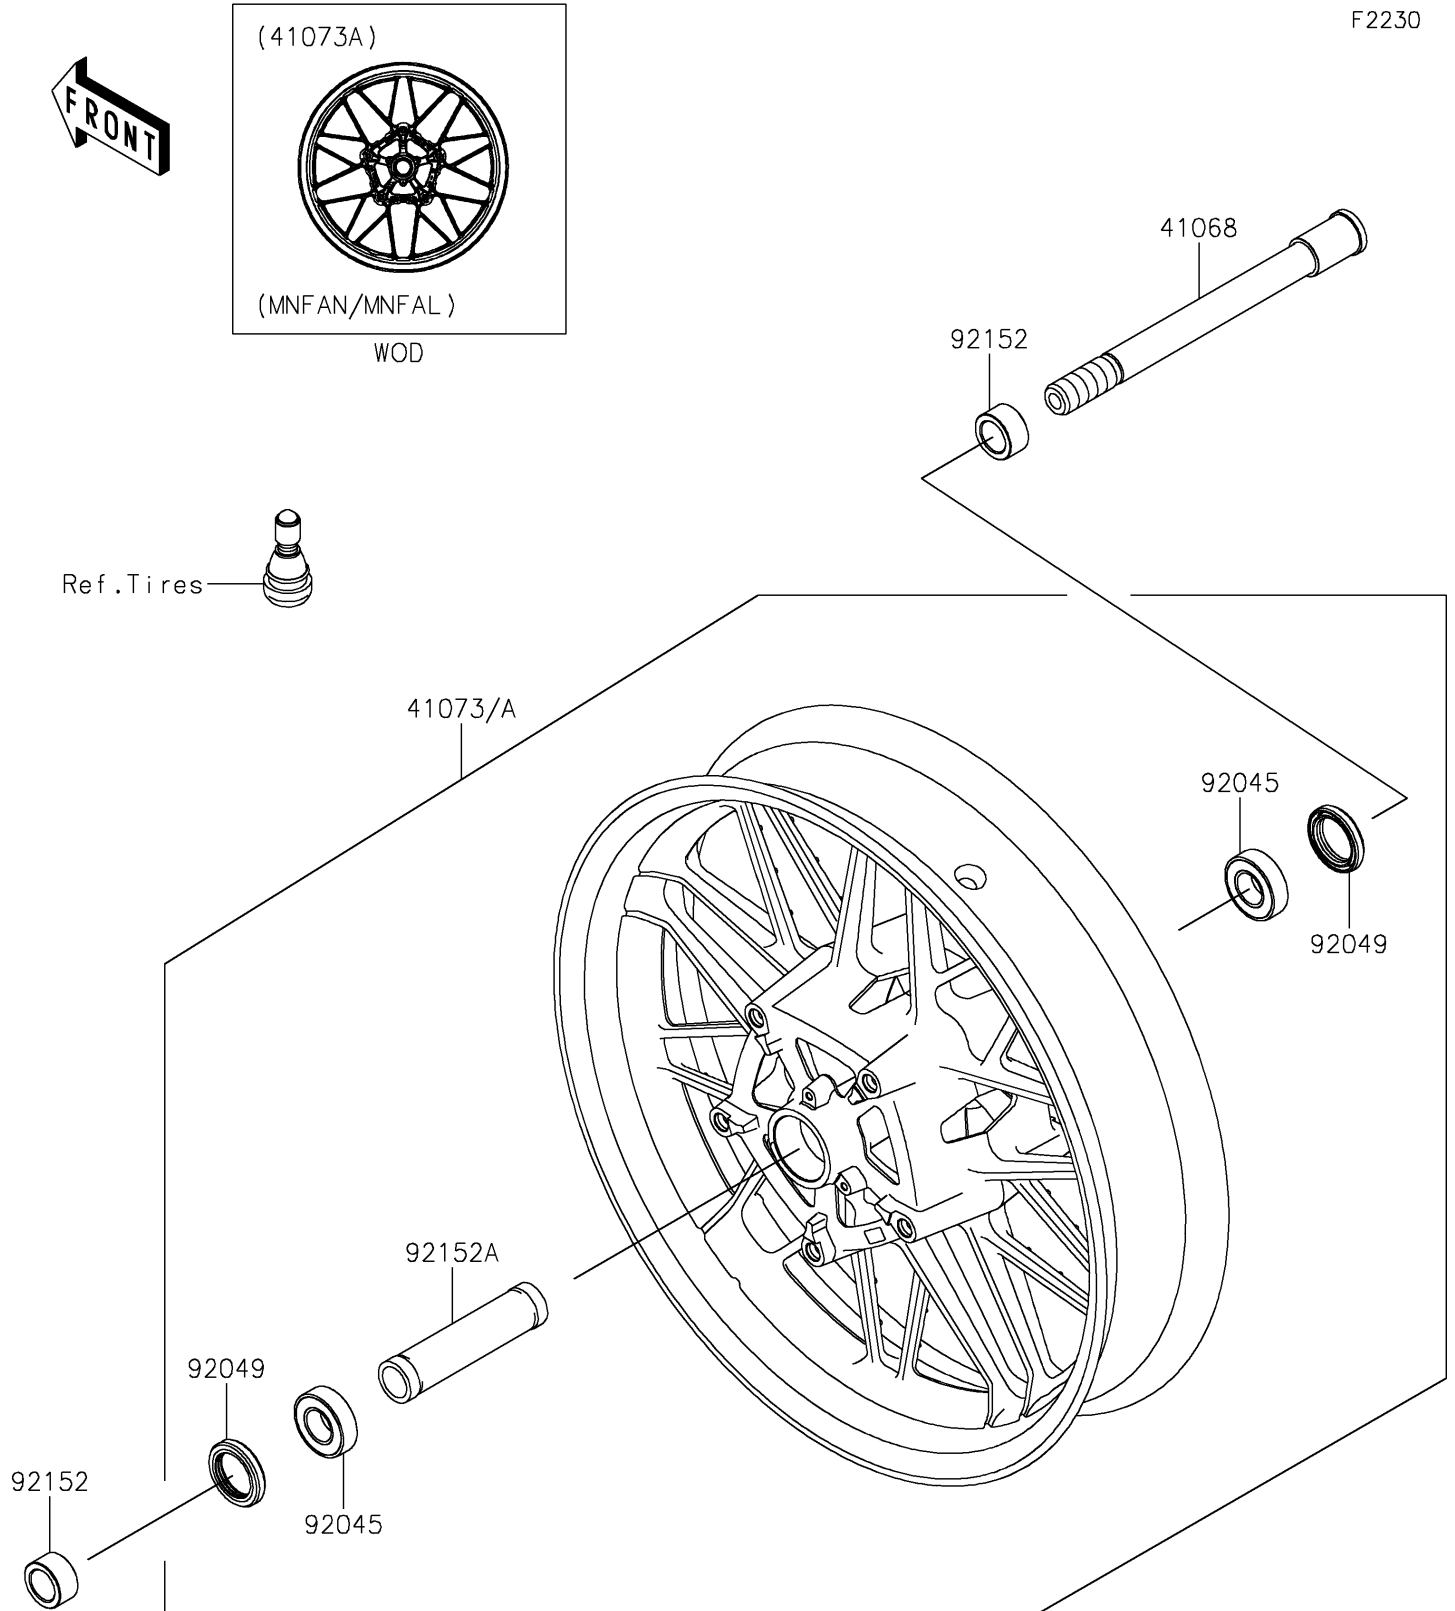

2022 Z650RS ABS

PARTS DIAGRAM

Front Wheel

F2230

2022 Z650RS ABS

PARTS LIST

Front Wheel

ITEM NAME	PART NUMBER	QUANTITY
AXLE,FR,20X209 (Ref # 41068)	41068-0616	1
WHEEL-ASSY,FR,GOLD (Ref # 41073)	41073-0797-63J	1
WHEEL-ASSY,FR,G.BLACK (Ref # 41073A)	41073-0797-QT	1
BEARING-BALL,20X42X12 (Ref # 92045)	92045-0820	2
SEAL-OIL,BJN30427 (Ref # 92049)	92049-0130	2
COLLAR,20X30X15.5 (Ref # 92152)	92152-0946	2
COLLAR,20.2X27.2X115 (Ref # 92152A)	92152-2227	1