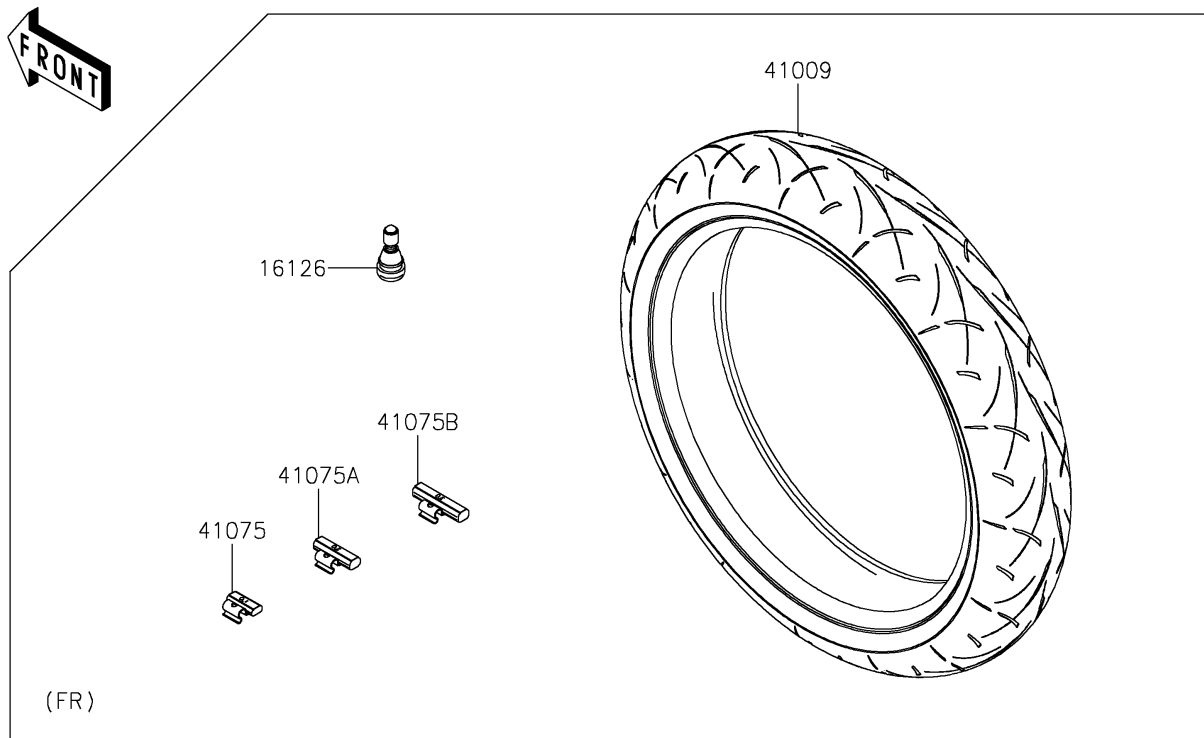

## PARTS DIAGRAM

### Tires

F2210

## PARTS LIST

### Tires

ITEM NAME	PART NUMBER	QUANTITY
VALVE,TIRE (Ref # 16126)	16126-1140	2
TIRE,FR,120/70ZR17(58W) (Ref # 41009)	41009-0832	1
TIRE,RR,160/60ZR17(69W) (Ref # 41009A)	41009-0833	1
BALANCER-WHEEL,10G,SILVER (Ref # 41075)	41075-0007	AR
BALANCER-WHEEL,20G,SILVER (Ref # 41075A)	41075-0008	AR
BALANCER-WHEEL,30G,SILVER (Ref # 41075B)	41075-0009	AR