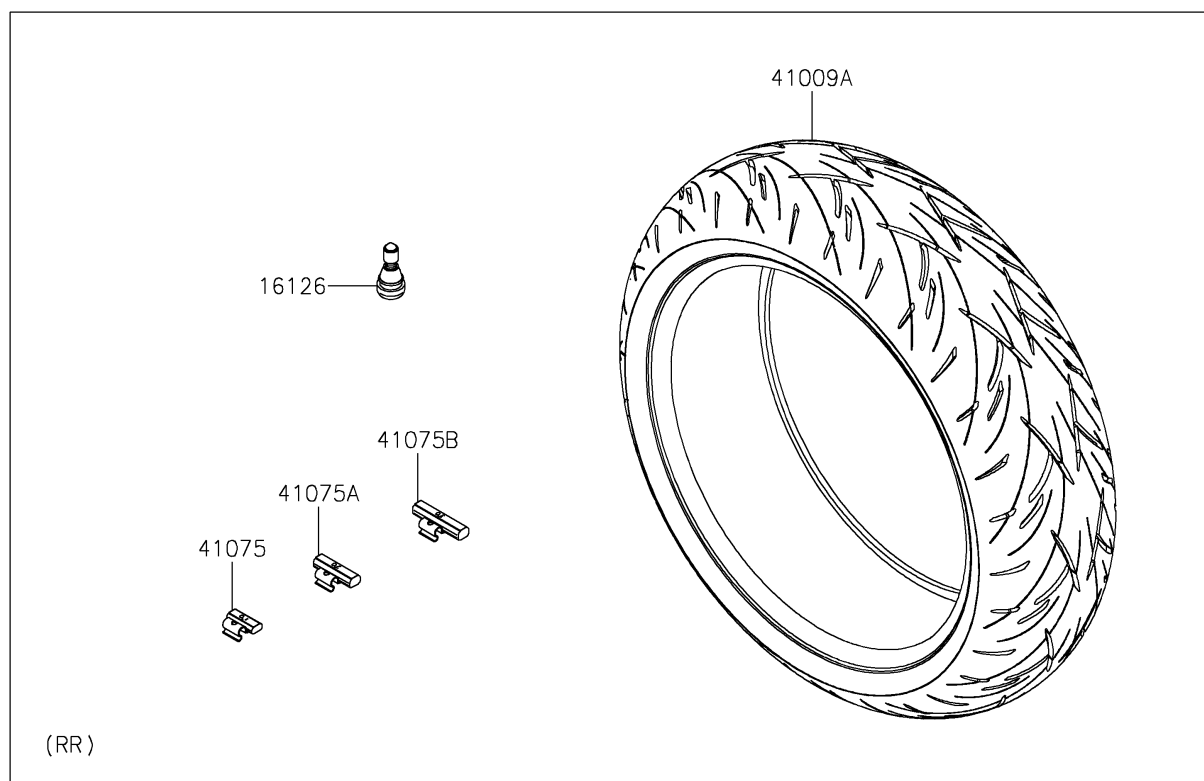

## PARTS DIAGRAM

### Tires

F2210

## PARTS LIST

### Tires

ITEM NAME	PART NUMBER	QUANTITY
VALVE,TIRE (Ref # 16126)	16126-1140	2
TIRE,FR,120/70ZR17(58W) (Ref # 41009)	41009-0832	1
TIRE,RR,160/60ZR17(69W) (Ref # 41009A)	41009-0833	1
BALANCER-WHEEL,10G,SILVER (Ref # 41075)	41075-0007	AR
BALANCER-WHEEL,20G,SILVER (Ref # 41075A)	41075-0008	AR
BALANCER-WHEEL,30G,SILVER (Ref # 41075B)	41075-0009	AR