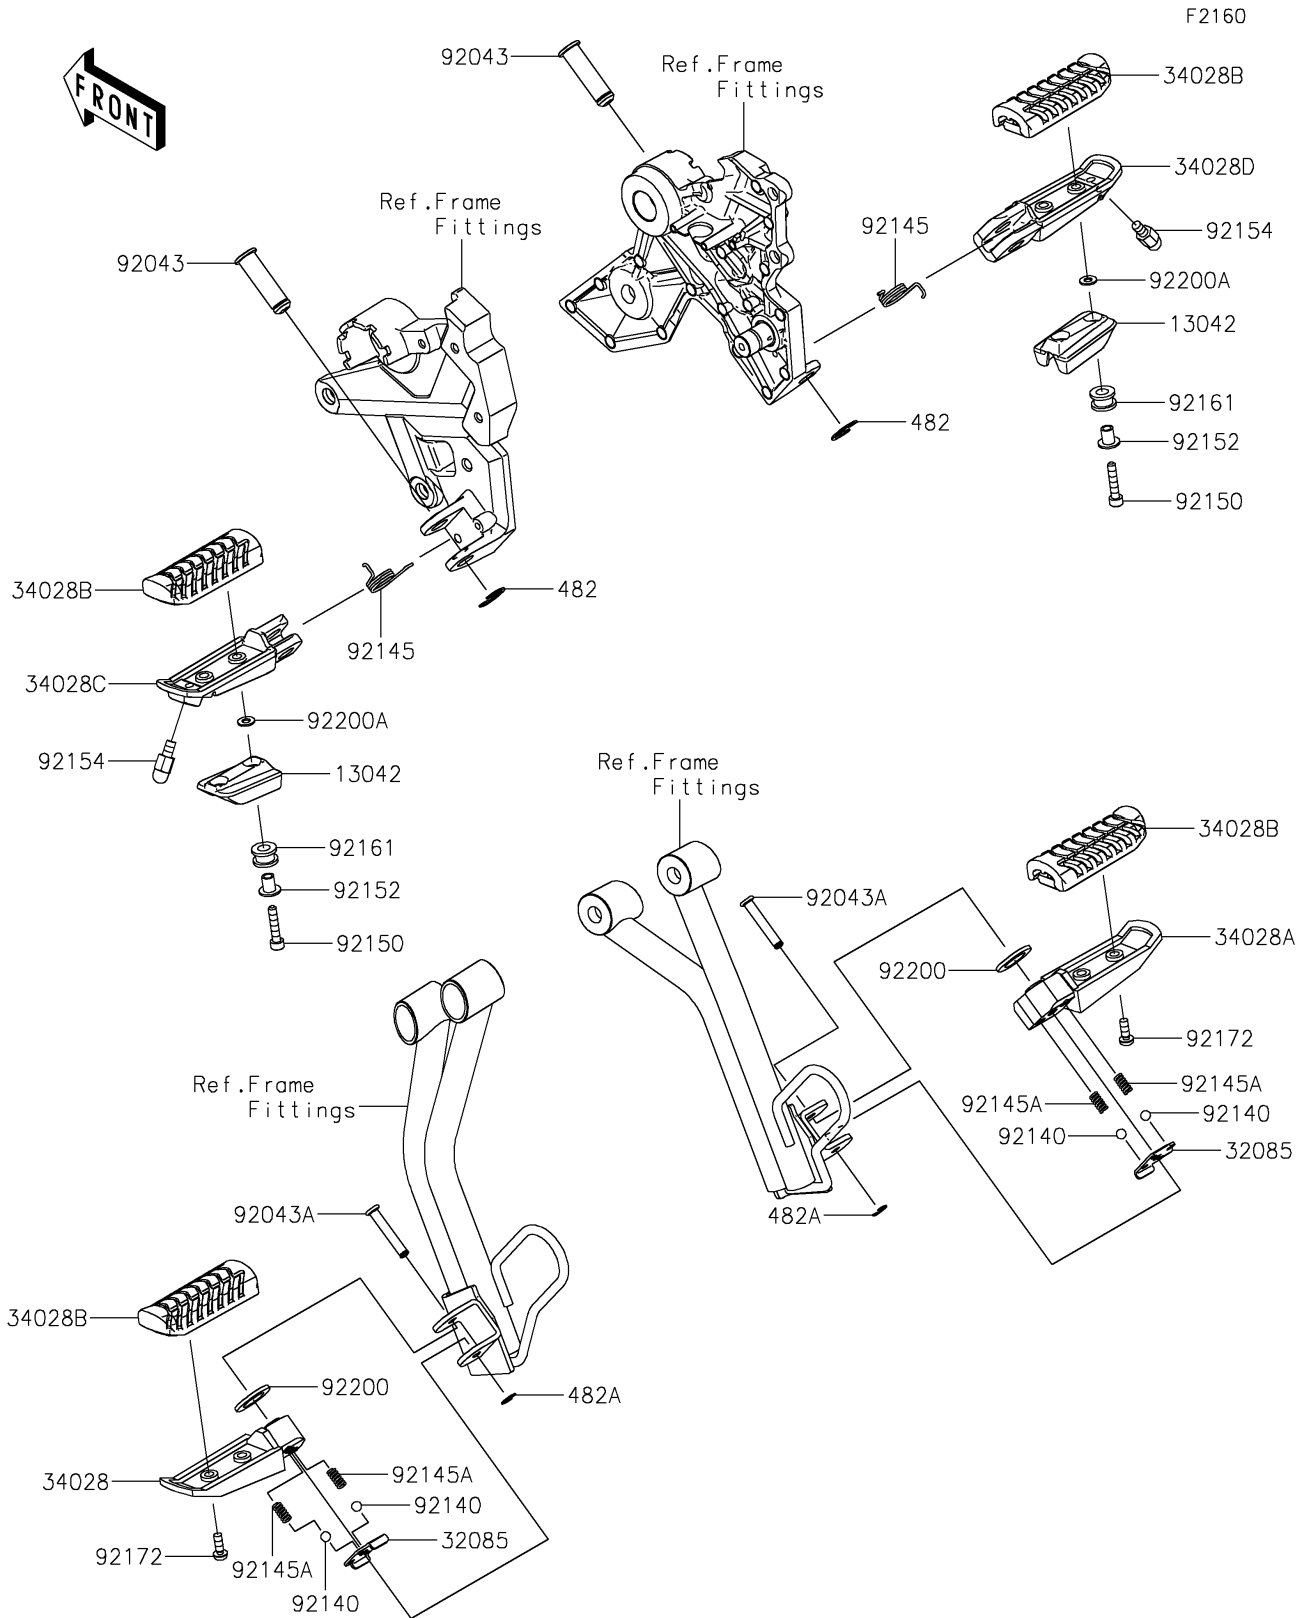

2022 Z650RS ABS PARTS DIAGRAM

Footrests

2022 Z650RS ABS PARTS LIST

Footrests

ITEM NAME	PART NUMBER	QUANTITY
WEIGHT,STEP (Ref # 13042)	13042-0759	2
STOPPER,REAR STEP (Ref # 32085)	32085-0047	2
STEP,RR,LH (Ref # 34028)	34028-0314	1
STEP,RR,RH (Ref # 34028A)	34028-0315	1
STEP,RUBBER (Ref # 34028B)	34028-0349	4
STEP,FR,LH (Ref # 34028C)	34028-0350	1
STEP,FR,RH (Ref # 34028D)	34028-0351	1
PIN,12X37.5 (Ref # 92043)	92043-0026	2
PIN,6X34 (Ref # 92043A)	92043-1271	2
BALL,6.35MM (Ref # 92140)	92140-0008	4
SPRING,STEP RETURN (Ref # 92145)	92145-0723	2
SPRING (Ref # 92145A)	92145-1319	4
BOLT,SOCKET,5X25 (Ref # 92150)	92150-1684	4
COLLAR (Ref # 92152)	92152-2596	4
BOLT,BANK SENSOR (Ref # 92154)	92154-0838	2
DAMPER,8X16X10 (Ref # 92161)	92161-1935	4
SCREW-PAN-WP-CROS,5X14 (Ref # 92172)	92172-0473	4
WASHER,16X26X2.3 (Ref # 92200)	92200-0772	2
WASHER,5.3X11X1 (Ref # 92200A)	92200-0973	4
CIRCLIP-TYPE-E,10MM (Ref # 482)	482EA0100	2
CIRCLIP-TYPE-E (Ref # 482A)	482EA5000	2