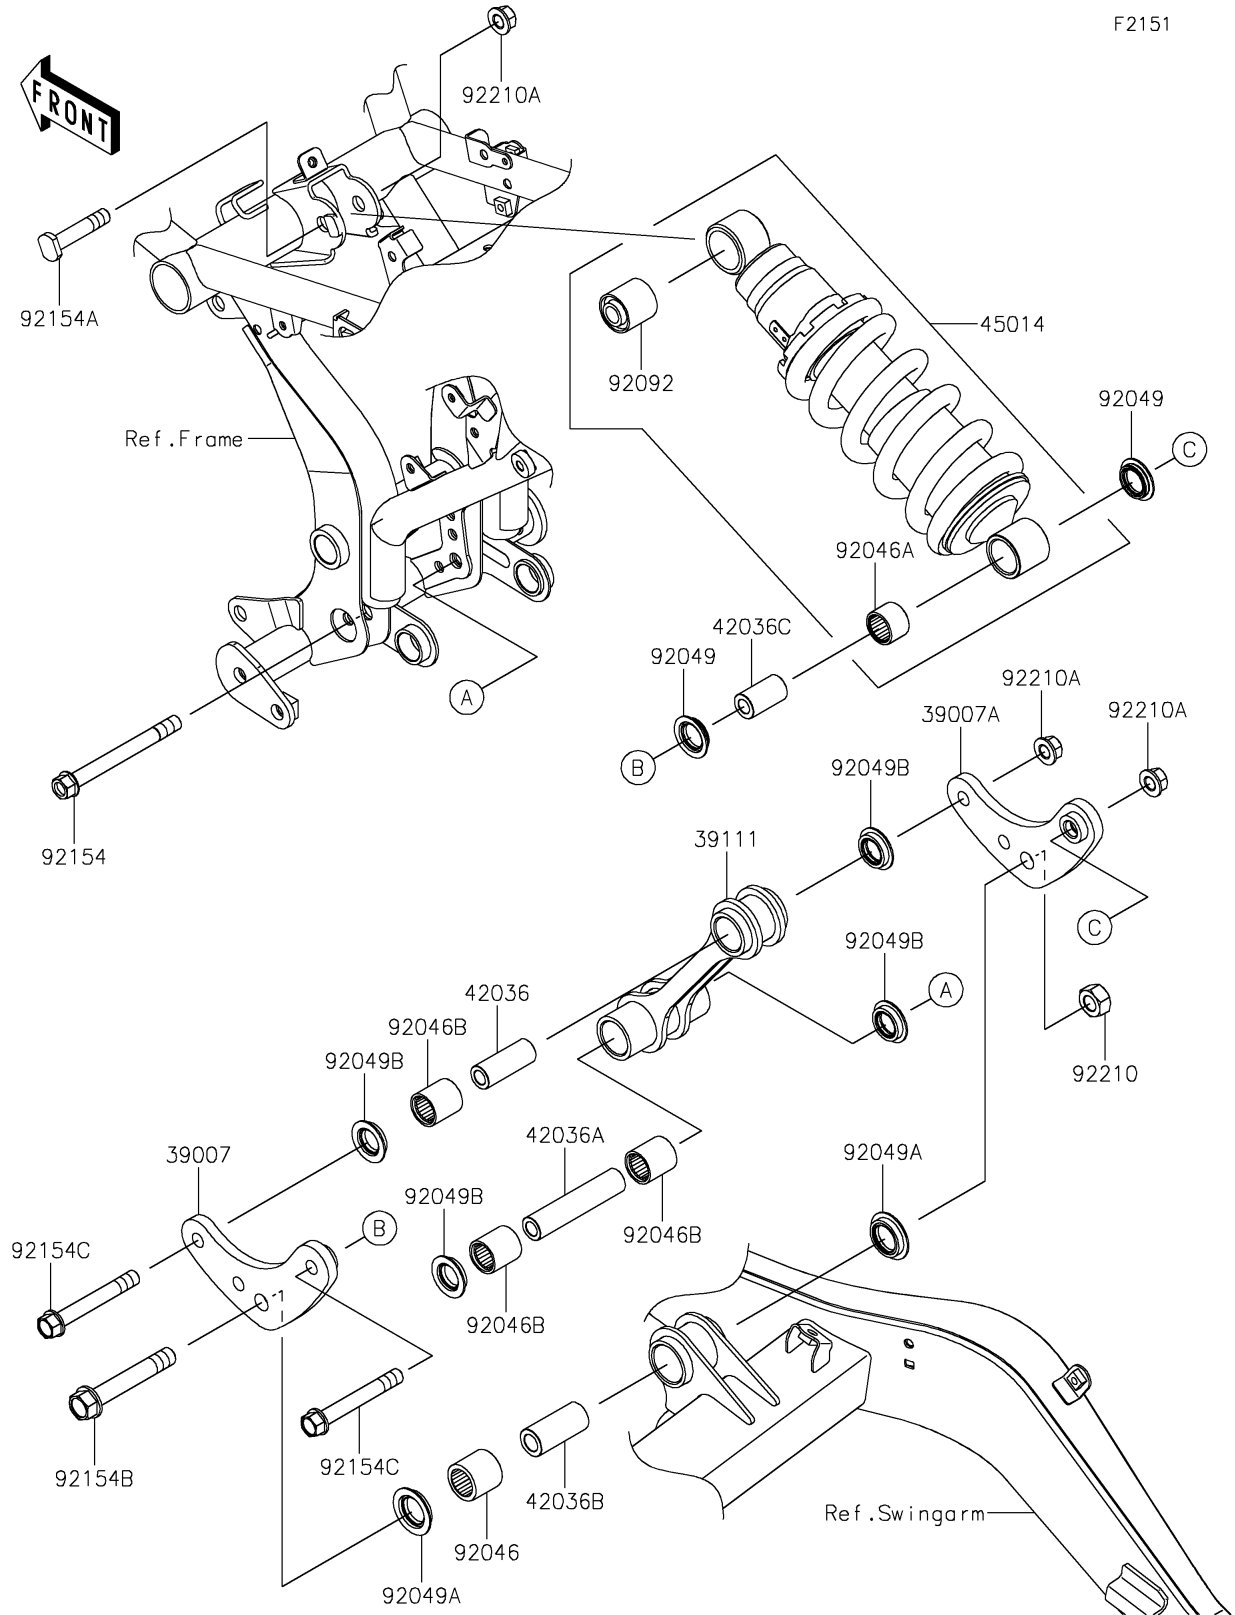

# 2022 Z650RS ABS PARTS DIAGRAM

Suspension/Shock Absorber

## 2022 Z650RS ABS PARTS LIST

### Suspension/Shock Absorber

ITEM NAME	PART NUMBER	QUANTITY
ARM-SUSP,LH (Ref # 39007)	39007-0401	1
ARM-SUSP,RH (Ref # 39007A)	39007-0402	1
ROD-TIE (Ref # 39111)	39111-0343	1
SLEEVE,10.1X17X44.5 (Ref # 42036)	42036-0718	1
SLEEVE,10.1X17X79.8 (Ref # 42036A)	42036-0787	1
SLEEVE,12.1X20X44.5 (Ref # 42036B)	42036-0788	1
SLEEVE,10.1X18X32 (Ref # 42036C)	42036-1344	1
SHOCKABSORBER,P.SILVER (Ref # 45014)	45014-0565-458	1
BEARING-NEEDLE,7E-HVS20X27X25 (Ref # 92046)	92046-1236	1
BEARING-NEEDLE,SFYZM182417 (Ref # 92046A)	92046-1272	1
BEARING-NEEDLE,SFYZM172425 (Ref # 92046B)	92046-1273	3
SEAL-OIL (Ref # 92049)	92049-0133	2
SEAL-OIL,ARM (Ref # 92049A)	92049-1109	2
SEAL-OIL,MHA17245.7F (Ref # 92049B)	92049-1223	4
BUSHING-RUBBER (Ref # 92092)	92092-1058	1
BOLT,FLANGED,10X100 (Ref # 92154)	92154-1257	1
BOLT,10X50 (Ref # 92154A)	92154-2165	1
BOLT,FLANGED,12X75 (Ref # 92154B)	92154-2166	1
BOLT,FLANGED,10X75 (Ref # 92154C)	92154-2226	2
NUT,LOCK,12MM (Ref # 92210)	92210-0274	1
NUT,LOCK,FLANGED,10MM (Ref # 92210A)	92210-1139	3