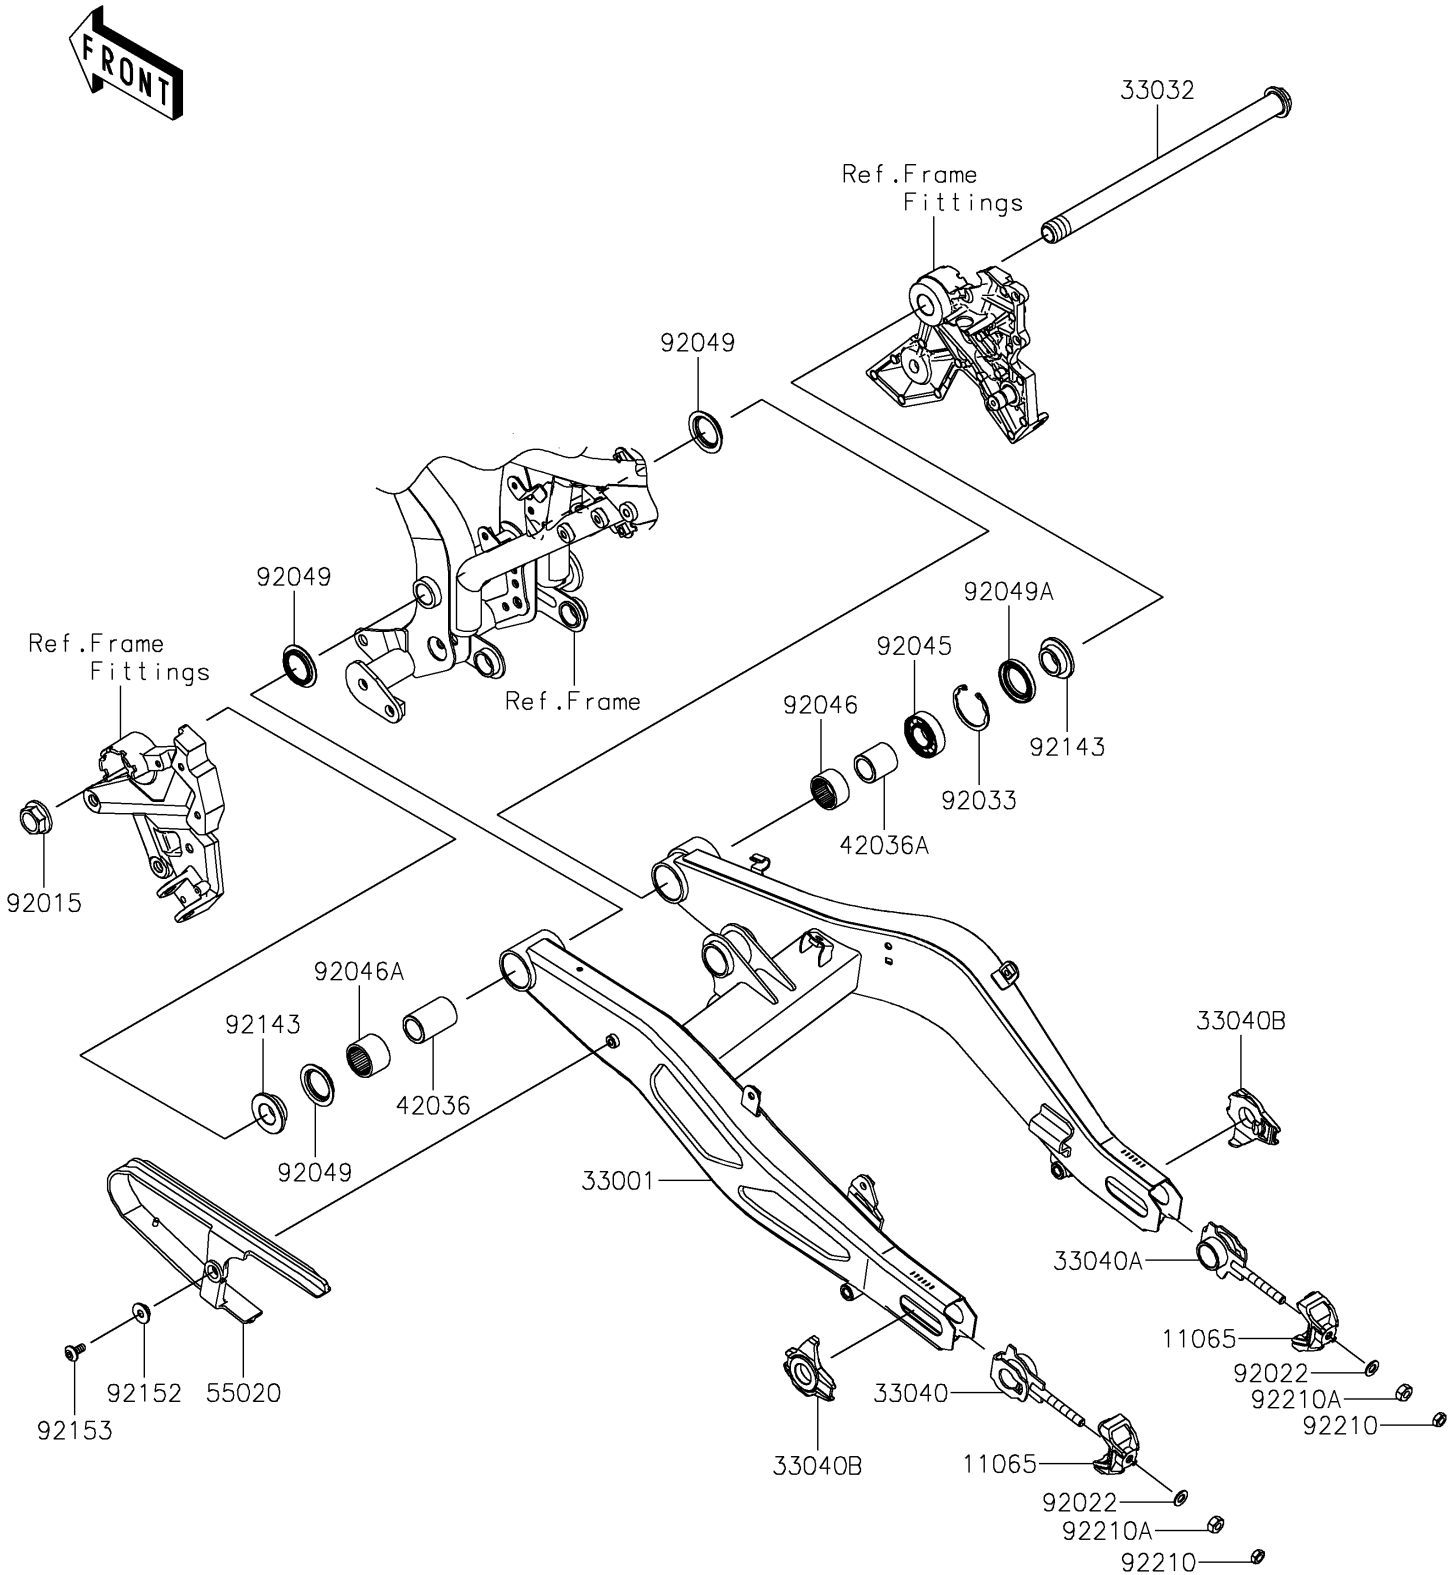

# 2022 Z650RS ABS PARTS DIAGRAM

Swingarm

F2141

## 2022 Z650RS ABS PARTS LIST

### Swingarm

ITEM NAME	PART NUMBER	QUANTITY
CAP,F.S.BLACK (Ref # 11065)	11065-0957-18R	2
ARM-COMP-SWING,F.S.BLACK (Ref # 33001)	33001-0663-18R	1
SHAFT-SWING ARM,20X298 (Ref # 33032)	33032-0050	1
ADJUSTER-CHAIN,IN,LH (Ref # 33040)	33040-0085	1
ADJUSTER-CHAIN,IN,RH (Ref # 33040A)	33040-0086	1
ADJUSTER-CHAIN,OUTER,F.S.BLACK (Ref # 33040B)	33040-0087-18R	2
SLEEVE,20.1X28X43.5 (Ref # 42036)	42036-0785	1
SLEEVE,20.1X28X29.5 (Ref # 42036A)	42036-0786	1
GUARD,CHAIN (Ref # 55020)	55020-2359	1
NUT,FLANGED,20MM (Ref # 92015)	92015-1724	1
WASHER,8.5X16X1.2 (Ref # 92022)	92022-1582	2
RING-SNAP,42MM (Ref # 92033)	92033-1041	1
BEARING-BALL,6004UL11 (Ref # 92045)	92045-0017	1
BEARING-NEEDLE,7E-HVS 28X34X17 (Ref # 92046)	92046-0008	1
BEARING-NEEDLE,BM2824 (Ref # 92046A)	92046-1202	1
SEAL-OIL (Ref # 92049)	92049-0132	3
SEAL-OIL (Ref # 92049A)	92049-0138	1
COLLAR,SWING ARM,RH,L=12.5 (Ref # 92143)	92143-1727	2
COLLAR (Ref # 92152)	92152-2786	1
BOLT,SOCKET,6X14 (Ref # 92153)	92153-1361	1
NUT,8MM (Ref # 92210)	92210-0116	2
NUT,8MM (Ref # 92210A)	92210-0117	2