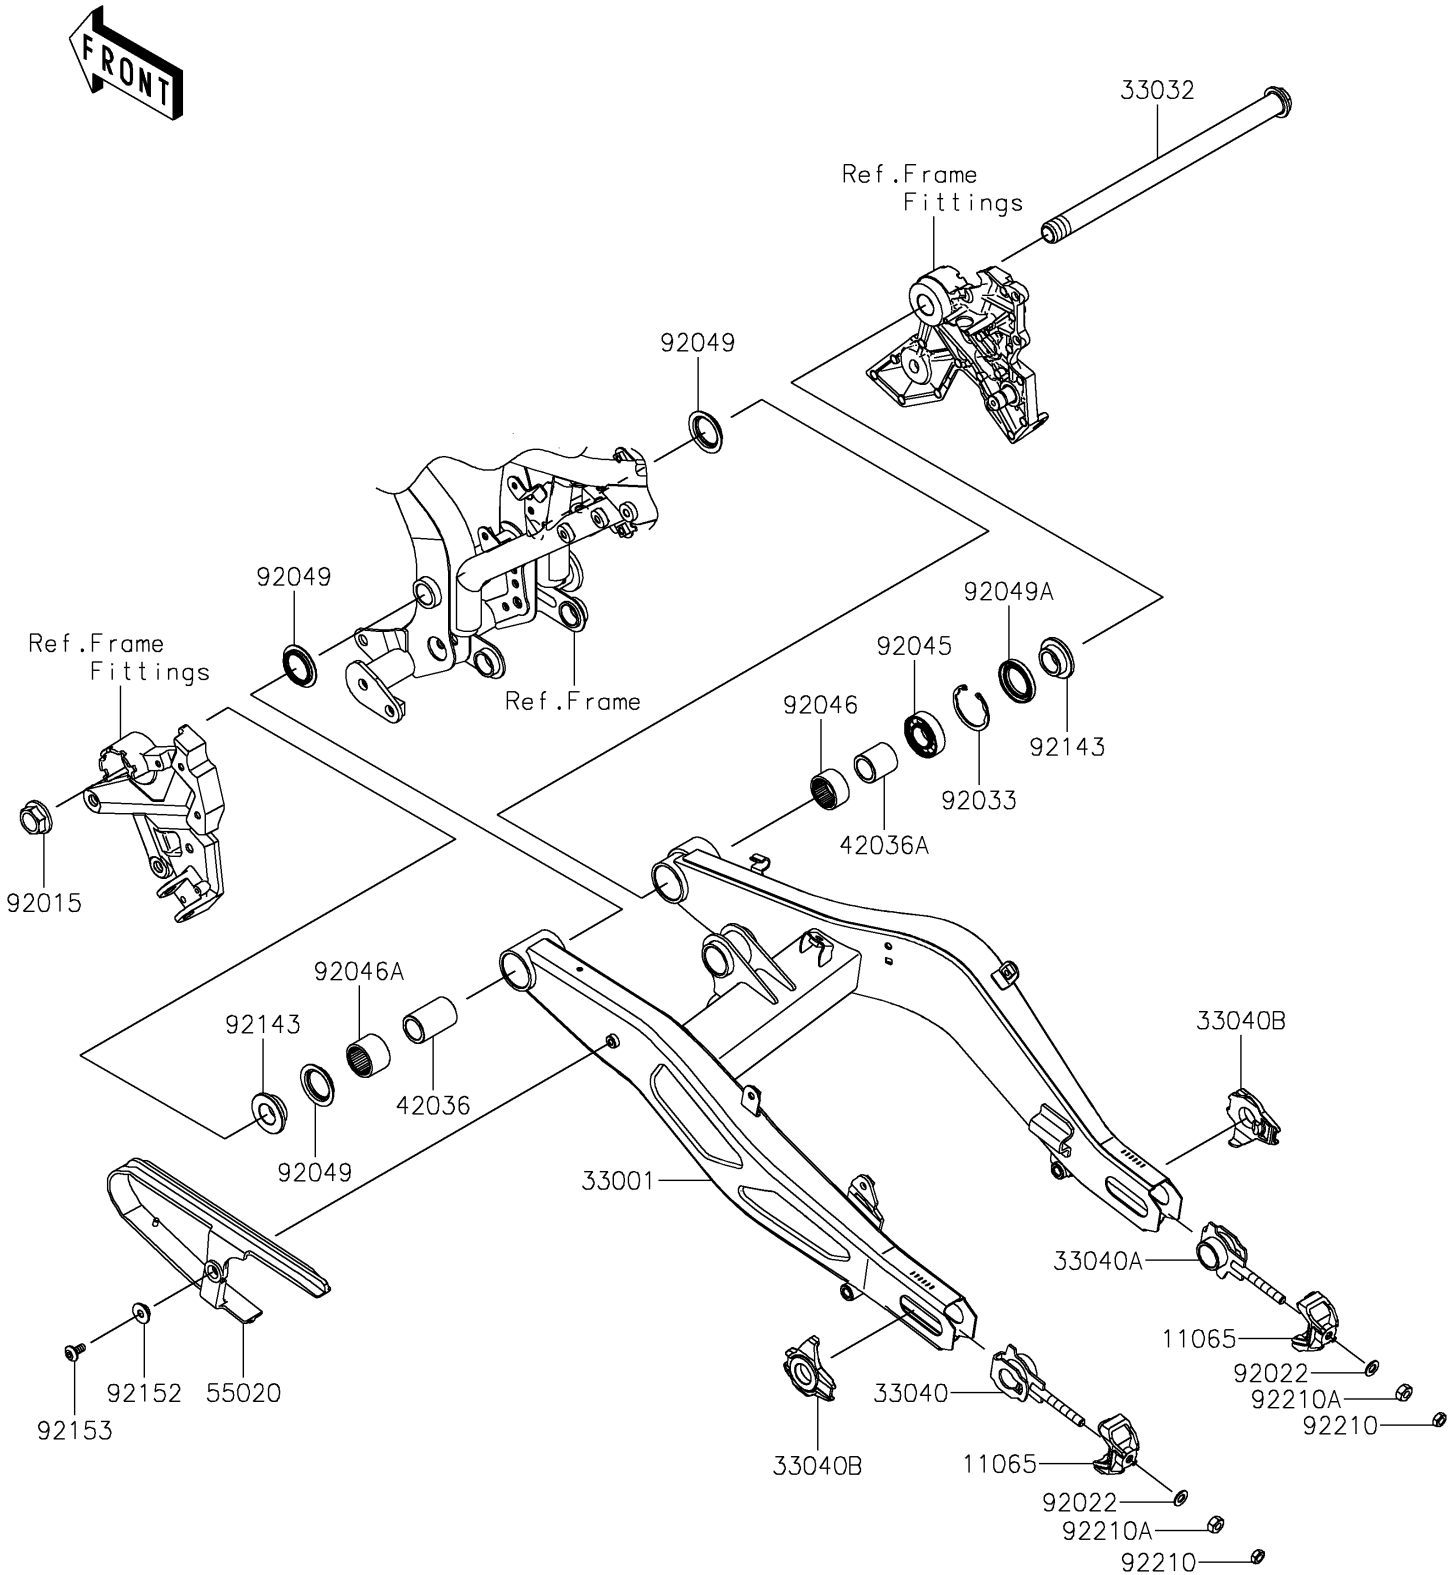

2022 Z650RS PARTS DIAGRAM

Swingarm

F2141

2022 Z650RS PARTS LIST

Swingarm

ITEM NAME	PART NUMBER	QUANTITY
CAP,F.S.BLACK (Ref # 11065)	11065-0957-18R	2
ARM-COMP-SWING,F.S.BLACK (Ref # 33001)	33001-0663-18R	1
SHAFT-SWING ARM,20X298 (Ref # 33032)	33032-0050	1
ADJUSTER-CHAIN,IN,LH (Ref # 33040)	33040-0085	1
ADJUSTER-CHAIN,IN,RH (Ref # 33040A)	33040-0086	1
ADJUSTER-CHAIN,OUTER,F.S.BLACK (Ref # 33040B)	33040-0087-18R	2
SLEEVE,20.1X28X43.5 (Ref # 42036)	42036-0785	1
SLEEVE,20.1X28X29.5 (Ref # 42036A)	42036-0786	1
GUARD,CHAIN (Ref # 55020)	55020-2359	1
NUT,FLANGED,20MM (Ref # 92015)	92015-1724	1
WASHER,8.5X16X1.2 (Ref # 92022)	92022-1582	2
RING-SNAP,42MM (Ref # 92033)	92033-1041	1
BEARING-BALL,6004UL11 (Ref # 92045)	92045-0017	1
BEARING-NEEDLE,7E-HVS 28X34X17 (Ref # 92046)	92046-0008	1
BEARING-NEEDLE,BM2824 (Ref # 92046A)	92046-1202	1
SEAL-OIL (Ref # 92049)	92049-0132	3
SEAL-OIL (Ref # 92049A)	92049-0138	1
COLLAR,SWING ARM,RH,L=12.5 (Ref # 92143)	92143-1727	2
COLLAR (Ref # 92152)	92152-2786	1
BOLT,SOCKET,6X14 (Ref # 92153)	92153-1361	1
NUT,8MM (Ref # 92210)	92210-0116	2
NUT,8MM (Ref # 92210A)	92210-0117	2